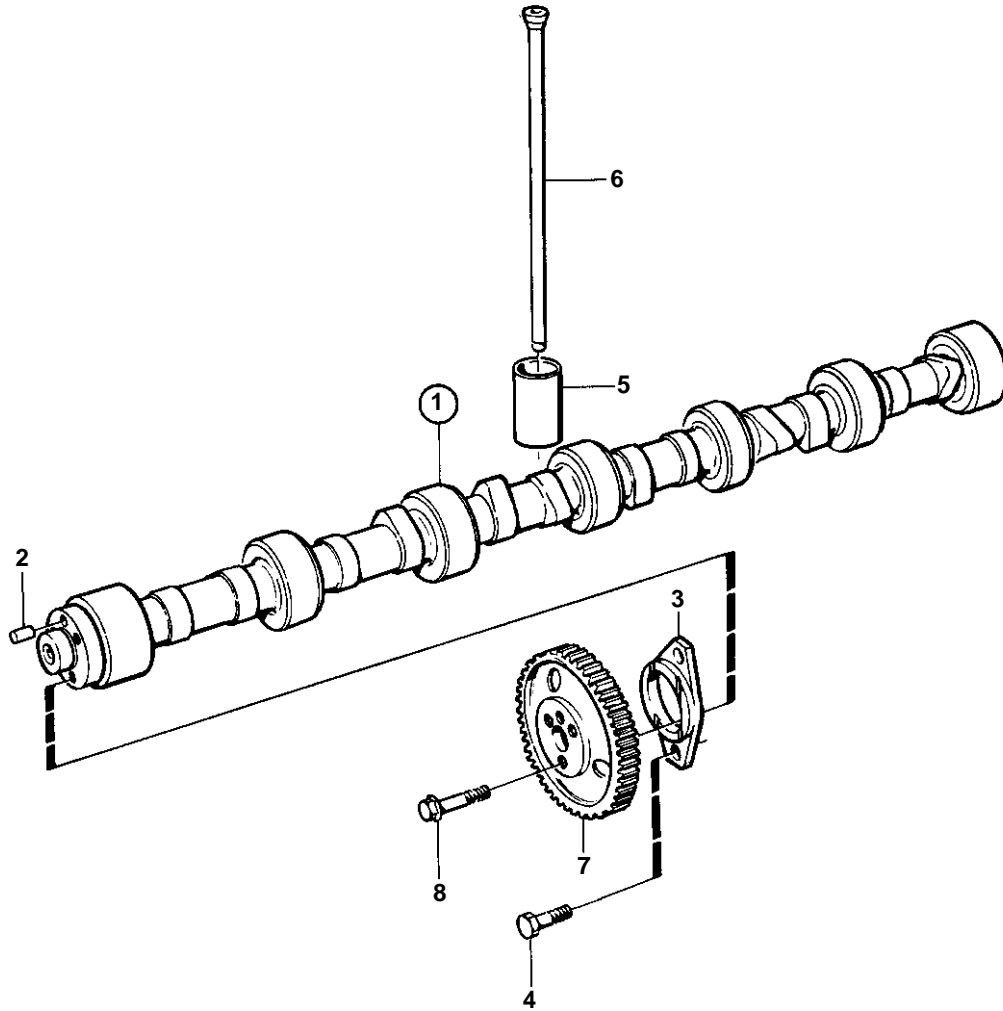

TD610G, TWD610G

15107

TD610G, TWD610G

REF	PART NO.	QTY	DESCRIPTION	SEE SEC.	NOTES
1	465787	1	Camshaft		
2	950588	1	· Pin		
3	465789	1	Flange		
4	471509	2	Screw		
5	421067	12	Lifter		NITRO
6	420021	12	Push rod		
7	478297	1	Gear		
			· Bulletin 45-01	45-01-EN	Timing Gears, 71, 100, 121
8	471555	3	Screw		