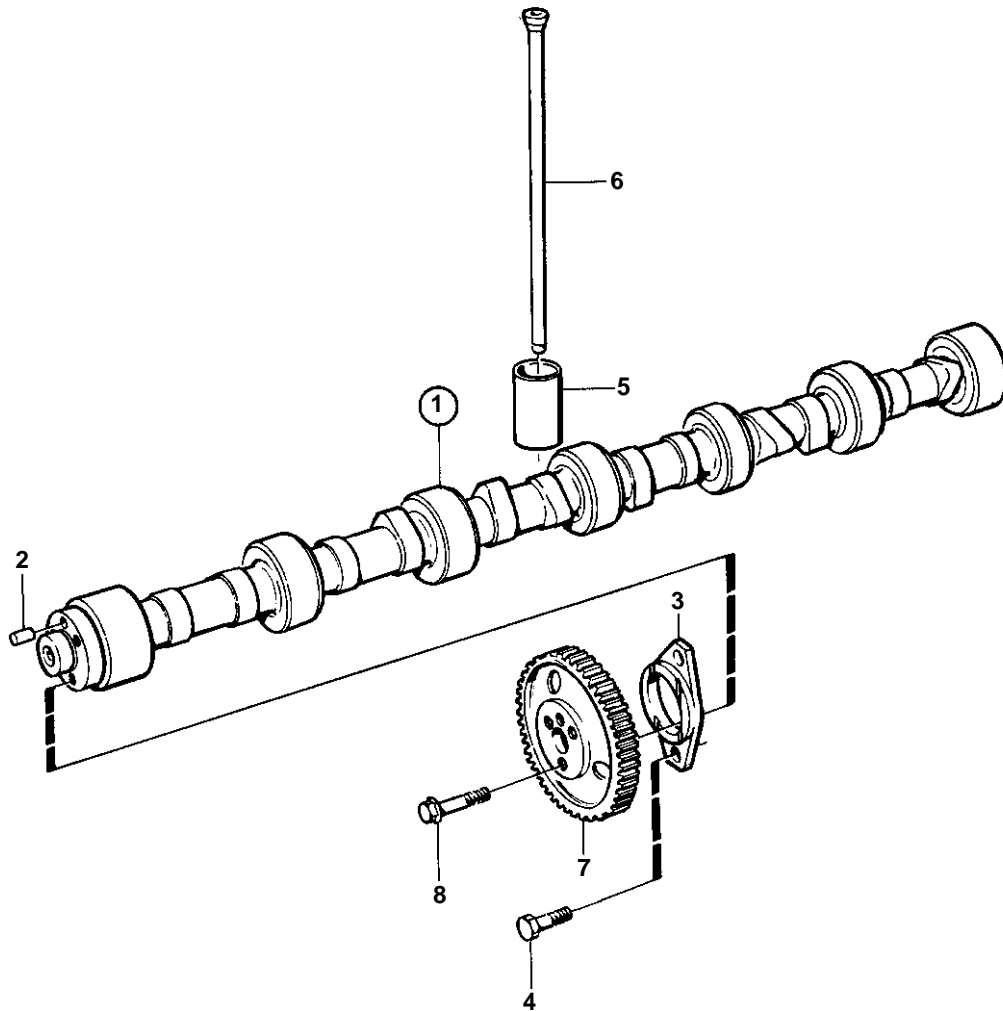

TD610G, TWD610G

15107

TD610G, TWD610G

REF	PART NO.	QTY	DESCRIPTION	SEE SEC.	NOTES
1	465787	1	Camshaft		
2	950588	1	· Pin		
3	465789	1	Flange		
4	471509	2	Screw		
5	421067	12	Lifter		NITRO
6	420021	12	Push rod		
7	478297	1	Gear		
			· Bulletin 45-01	45-01-EN	Timing Gears, 71, 100, 121
8	471555	3	Screw		