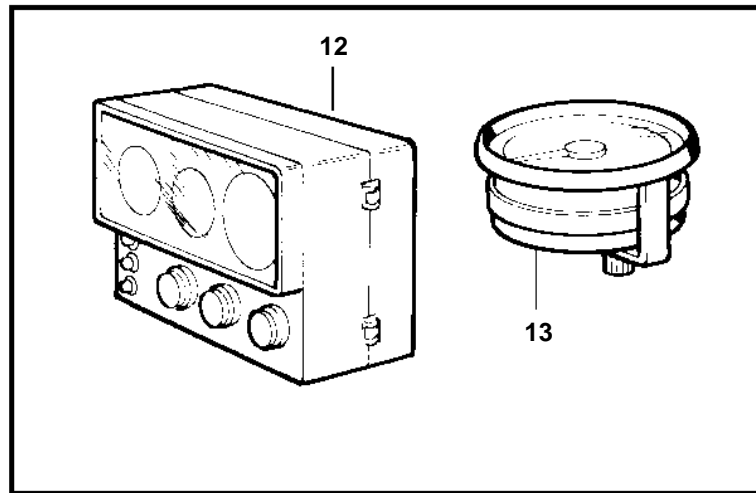

TWD740GE, TAD740GE, TAD741GE

TWD740GE, TAD740GE, TAD741GE

REF	PART NO.	QTY	DESCRIPTION	SEE SEC.	NOTES
2	863169	1	Pressure monitor, oil pressure		0,7bar
4	848829	1	Temperature sensor		103°C
	862250	1	Thermo monitor		97°C
5	862154	1	Temperature sensor, coolant water temp.		MAX 120°C
6	11998	1	Gasket		(947624)
7	862251	1	Tachometer sensor		ROUND TERMINAL
	1502028	1	Tachometer sensor		BLADE TERMINAL
8	3838299	1	Spacer		L=10,40mm
9	947624	1	Gasket		
10	949656	1	O-ring		
11	873777	1	Cable kit, starter element		(3827140)
	862672	1	Cable trunk, engine		
	863867	1	Cable trunk		L=2500mm
	846648	1	Extension cable		L=3000mm
	846649	1	Extension cable		L=5000mm
	846650	1	Extension cable		L=7000mm
	863868	1	Cable trunk		L=8000mm
12		1	Instrument		
				119	
				2073	
13		X	Tachometer	2912	
14		X	Electrical materials	1963	
15	873140	1	Race gard		
16	20374662	1	Relay, overspeed protection		(9518230)
17	809109	1	Elbow nipple		
18	421528	1	Reduction nipple		