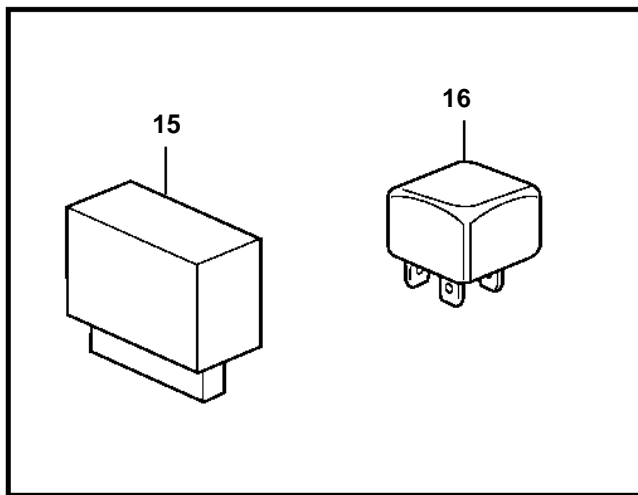

TWD740GE, TAD740GE, TAD741GE

TWD740GE, TAD740GE, TAD741GE

REF	PART NO.	QTY	DESCRIPTION	SEE SEC.	NOTES
2	863169	1	Pressure monitor, oil pressure		0,7bar
4	848829	1	Temperature sensor		103°C
	862250	1	Thermo monitor		97°C
5	862154	1	Temperature sensor, coolant water temp.		MAX 120°C
6	11998	1	Gasket		(947624)
7	862251	1	Tachometer sensor		ROUND TERMINAL
	1502028	1	Tachometer sensor		BLADE TERMINAL
8	3838299	1	Spacer		L=10,40mm
9	947624	1	Gasket		
10	949656	1	O-ring		
11	873777	1	Cable kit, starter element		(3827140)
	862672	1	Cable trunk, engine		
	863867	1	Cable trunk		L=2500mm
	846648	1	Extension cable		L=3000mm
	846649	1	Extension cable		L=5000mm
	846650	1	Extension cable		L=7000mm
	863868	1	Cable trunk		L=8000mm
12		1	Instrument		
				119	
				2073	
13		X	Tachometer	2912	
14		X	Electrical materials	1963	
15	873140	1	Race gard		
16	20374662	1	Relay, overspeed protection		(9518230)
17	809109	1	Elbow nipple		
18	421528	1	Reduction nipple		