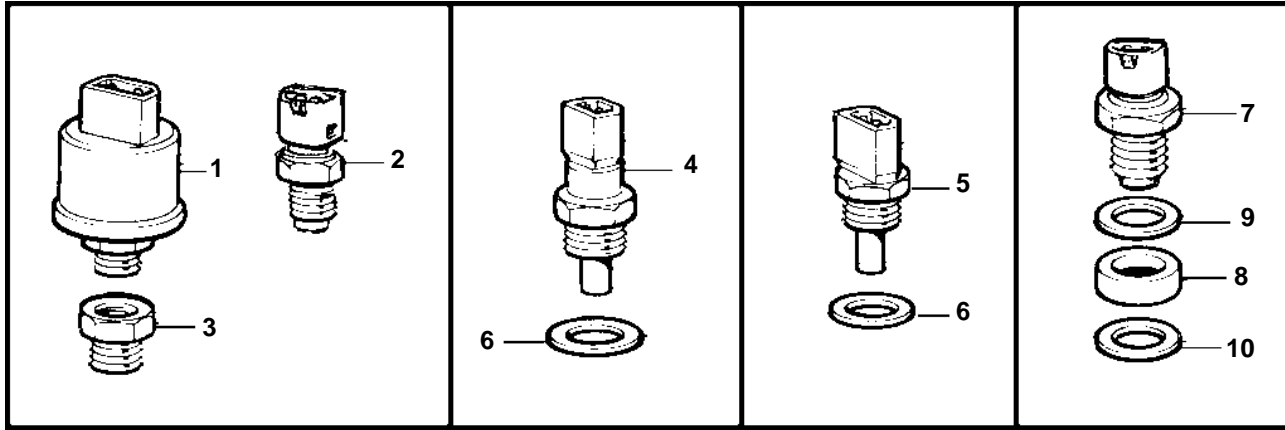

TWD740GE, TAD740GE, TAD741GE

TWD740GE, TAD740GE, TAD741GE

REF	PART NO.	QTY	DESCRIPTION	SEE SEC.	NOTES
2	863169	1	Pressure monitor, oil pressure		0,7bar
4	848829	1	Temperature sensor		103°C
	862250	1	Thermo monitor		97°C
5	862154	1	Temperature sensor, coolant water temp.		MAX 120°C
6	11998	1	Gasket		(947624)
7	862251	1	Tachometer sensor		ROUND TERMINAL
	1502028	1	Tachometer sensor		BLADE TERMINAL
8	3838299	1	Spacer		L=10,40mm
9	947624	1	Gasket		
10	949656	1	O-ring		
11	873777	1	Cable kit, starter element		(3827140)
	862672	1	Cable trunk, engine		
	863867	1	Cable trunk		L=2500mm
	846648	1	Extension cable		L=3000mm
	846649	1	Extension cable		L=5000mm
	846650	1	Extension cable		L=7000mm
	863868	1	Cable trunk		L=8000mm
12		1	Instrument		
				119	
				2073	
13		X	Tachometer	2912	
14		X	Electrical materials	1963	
15	873140	1	Race gard		
16	20374662	1	Relay, overspeed protection		(9518230)
17	809109	1	Elbow nipple		
18	421528	1	Reduction nipple		