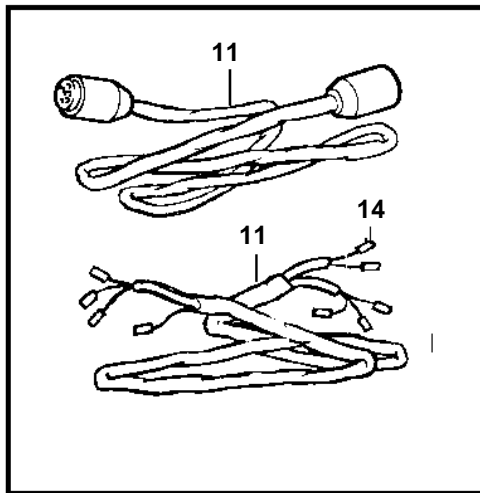

TWD740GE, TAD740GE, TAD741GE

TWD740GE, TAD740GE, TAD741GE

REF	PART NO.	QTY	DESCRIPTION	SEE SEC.	NOTES
2	863169	1	Pressure monitor, oil pressure		0,7bar
4	848829	1	Temperature sensor		103°C
	862250	1	Thermo monitor		97°C
5	862154	1	Temperature sensor, coolant water temp.		MAX 120°C
6	11998	1	Gasket		(947624)
7	862251	1	Tachometer sensor		ROUND TERMINAL
	1502028	1	Tachometer sensor		BLADE TERMINAL
8	3838299	1	Spacer		L=10,40mm
9	947624	1	Gasket		
10	949656	1	O-ring		
11	873777	1	Cable kit, starter element		(3827140)
	862672	1	Cable trunk, engine		
	863867	1	Cable trunk		L=2500mm
	846648	1	Extension cable		L=3000mm
	846649	1	Extension cable		L=5000mm
	846650	1	Extension cable		L=7000mm
	863868	1	Cable trunk		L=8000mm
12		1	Instrument		
				119	
				2073	
13		X	Tachometer	2912	
14		X	Electrical materials	1963	
15	873140	1	Race gard		
16	20374662	1	Relay, overspeed protection		(9518230)
17	809109	1	Elbow nipple		
18	421528	1	Reduction nipple		