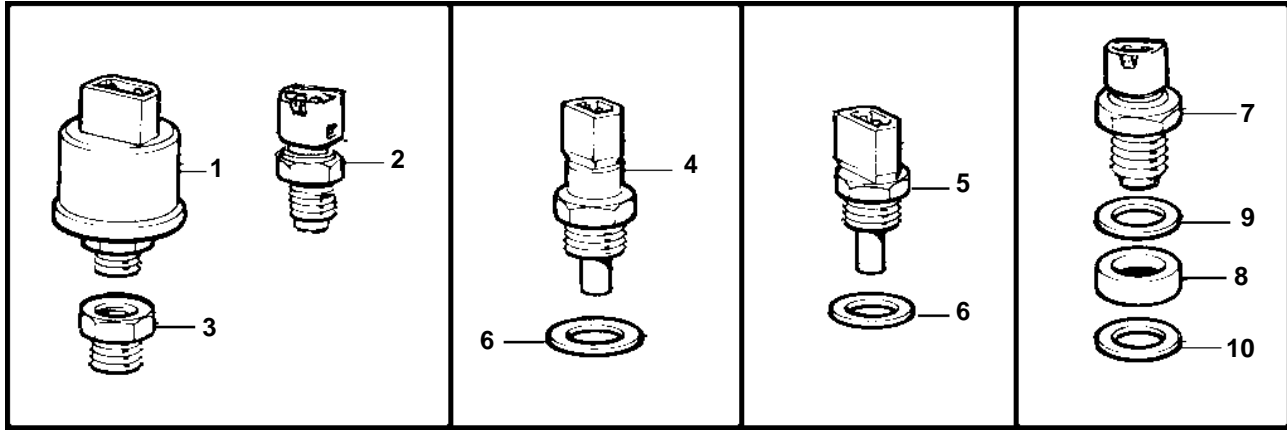

TD710G, TWD710G, TAD730G

TD710G, TWD710G, TAD730G

REF	PART NO.	QTY	DESCRIPTION	SEE SEC.	NOTES
1	866835	1	Pressure sensor, oil-engine · Bulletin P-38-6-1	P-38-6-1-EN	(862155), 0-10bar Vibration Damping Kit
2	863169	1	Pressure monitor, oil pressure		0,7bar
3	835980	1	Nipple		
4	848829	1	Temperature sensor		103°C
	862250	1	Thermo monitor		97°C
5	862154	1	Temperature sensor, coolant water temp.		MAX 120°C
6	11998	2	Gasket		(947624)
7	862251	1	Tachometer sensor		ROUND TERMINAL
	1502028	1	Tachometer sensor		BLADE TERMINAL
8	863413	1	Spacer sleeve		L=9,7mm
9	947624	1	Gasket		
10	949656	1	O-ring		
11	862672	1	Cable trunk, engine		
	863867	X	Cable trunk		L=2500mm
	846648	X	Extension cable		L=3000mm
	846649	X	Extension cable		L=5000mm
	846650	X	Extension cable		L=7000mm
	863868	X	Cable trunk		L=8000mm
12		1	Instrument		
				119	
				2073	
13		X	Tachometer	2912	
14		X	Electrical materials	1963	
15	873140	1	Race gard		
16	20374662	1	Relay, overspeed protection		(9518230)
17	809109	1	Elbow nipple		
18	421528	1	Reduction nipple		