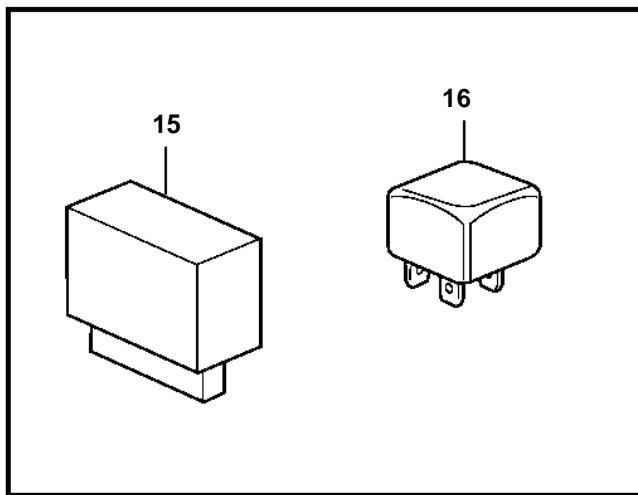

TD710G, TWD710G, TAD730G

TD710G, TWD710G, TAD730G

REF	PART NO.	QTY	DESCRIPTION	SEE SEC.	NOTES
1	866835	1	Pressure sensor, oil-engine · Bulletin P-38-6-1	P-38-6-1-EN	(862155), 0-10bar Vibration Damping Kit
2	863169	1	Pressure monitor, oil pressure		0,7bar
3	835980	1	Nipple		
4	848829	1	Temperature sensor		103°C
	862250	1	Thermo monitor		97°C
5	862154	1	Temperature sensor, coolant water temp.		MAX 120°C
6	11998	2	Gasket		(947624)
7	862251	1	Tachometer sensor		ROUND TERMINAL
	1502028	1	Tachometer sensor		BLADE TERMINAL
8	863413	1	Spacer sleeve		L=9,7mm
9	947624	1	Gasket		
10	949656	1	O-ring		
11	862672	1	Cable trunk, engine		
	863867	X	Cable trunk		L=2500mm
	846648	X	Extension cable		L=3000mm
	846649	X	Extension cable		L=5000mm
	846650	X	Extension cable		L=7000mm
	863868	X	Cable trunk		L=8000mm
12		1	Instrument		
				119	
				2073	
13		X	Tachometer	2912	
14		X	Electrical materials	1963	
15	873140	1	Race gard		
16	20374662	1	Relay, overspeed protection		(9518230)
17	809109	1	Elbow nipple		
18	421528	1	Reduction nipple		