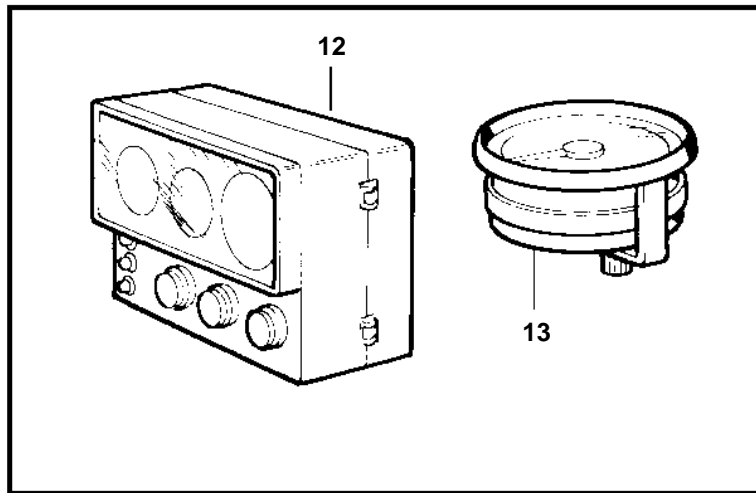

TD710G, TWD710G, TAD730G

TD710G, TWD710G, TAD730G

REF	PART NO.	QTY	DESCRIPTION	SEE SEC.	NOTES
1	866835	1	Pressure sensor, oil-engine · Bulletin P-38-6-1	P-38-6-1-EN	(862155), 0-10bar Vibration Damping Kit
2	863169	1	Pressure monitor, oil pressure		0,7bar
3	835980	1	Nipple		
4	848829	1	Temperature sensor		103°C
	862250	1	Thermo monitor		97°C
5	862154	1	Temperature sensor, coolant water temp.		MAX 120°C
6	11998	2	Gasket		(947624)
7	862251	1	Tachometer sensor		ROUND TERMINAL
	1502028	1	Tachometer sensor		BLADE TERMINAL
8	863413	1	Spacer sleeve		L=9,7mm
9	947624	1	Gasket		
10	949656	1	O-ring		
11	862672	1	Cable trunk, engine		
	863867	X	Cable trunk		L=2500mm
	846648	X	Extension cable		L=3000mm
	846649	X	Extension cable		L=5000mm
	846650	X	Extension cable		L=7000mm
	863868	X	Cable trunk		L=8000mm
12		1	Instrument		
				119	
				2073	
13		X	Tachometer	2912	
14		X	Electrical materials	1963	
15	873140	1	Race gard		
16	20374662	1	Relay, overspeed protection		(9518230)
17	809109	1	Elbow nipple		
18	421528	1	Reduction nipple		