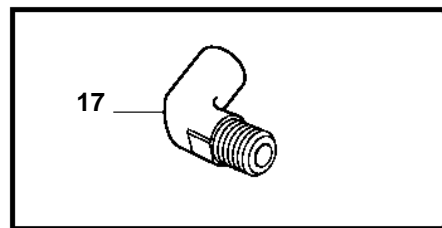

TD710G, TWD710G, TAD730G

TD710G, TWD710G, TAD730G

REF	PART NO.	QTY	DESCRIPTION	SEE SEC.	NOTES
1	866835	1	Pressure sensor, oil-engine · Bulletin P-38-6-1	P-38-6-1-EN	(862155), 0-10bar Vibration Damping Kit
2	863169	1	Pressure monitor, oil pressure		0,7bar
3	835980	1	Nipple		
4	848829	1	Temperature sensor		103°C
	862250	1	Thermo monitor		97°C
5	862154	1	Temperature sensor, coolant water temp.		MAX 120°C
6	11998	2	Gasket		(947624)
7	862251	1	Tachometer sensor		ROUND TERMINAL
	1502028	1	Tachometer sensor		BLADE TERMINAL
8	863413	1	Spacer sleeve		L=9,7mm
9	947624	1	Gasket		
10	949656	1	O-ring		
11	862672	1	Cable trunk, engine		
	863867	X	Cable trunk		L=2500mm
	846648	X	Extension cable		L=3000mm
	846649	X	Extension cable		L=5000mm
	846650	X	Extension cable		L=7000mm
	863868	X	Cable trunk		L=8000mm
12		1	Instrument		
				119	
				2073	
13		X	Tachometer	2912	
14		X	Electrical materials	1963	
15	873140	1	Race gard		
16	20374662	1	Relay, overspeed protection		(9518230)
17	809109	1	Elbow nipple		
18	421528	1	Reduction nipple		