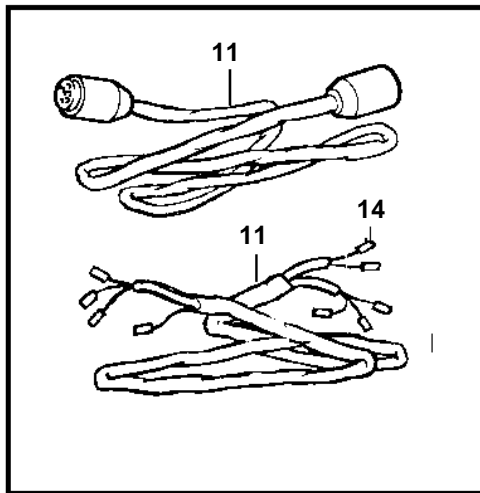

TD710G, TWD710G, TAD730G

TD710G, TWD710G, TAD730G

REF	PART NO.	QTY	DESCRIPTION	SEE SEC.	NOTES
1	866835	1	Pressure sensor, oil-engine · Bulletin P-38-6-1	P-38-6-1-EN	(862155), 0-10bar Vibration Damping Kit
2	863169	1	Pressure monitor, oil pressure		0,7bar
3	835980	1	Nipple		
4	848829	1	Temperature sensor		103°C
	862250	1	Thermo monitor		97°C
5	862154	1	Temperature sensor, coolant water temp.		MAX 120°C
6	11998	2	Gasket		(947624)
7	862251	1	Tachometer sensor		ROUND TERMINAL
	1502028	1	Tachometer sensor		BLADE TERMINAL
8	863413	1	Spacer sleeve		L=9,7mm
9	947624	1	Gasket		
10	949656	1	O-ring		
11	862672	1	Cable trunk, engine		
	863867	X	Cable trunk		L=2500mm
	846648	X	Extension cable		L=3000mm
	846649	X	Extension cable		L=5000mm
	846650	X	Extension cable		L=7000mm
	863868	X	Cable trunk		L=8000mm
12		1	Instrument		
				119	
				2073	
13		X	Tachometer	2912	
14		X	Electrical materials	1963	
15	873140	1	Race gard		
16	20374662	1	Relay, overspeed protection		(9518230)
17	809109	1	Elbow nipple		
18	421528	1	Reduction nipple		