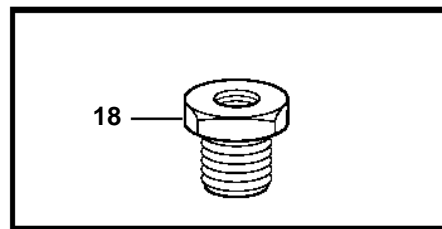

TD710G, TWD710G, TAD730G

TD710G, TWD710G, TAD730G

REF	PART NO.	QTY	DESCRIPTION	SEE SEC.	NOTES
1	866835	1	Pressure sensor, oil-engine · Bulletin P-38-6-1	P-38-6-1-EN	(862155), 0-10bar Vibration Damping Kit
2	863169	1	Pressure monitor, oil pressure		0,7bar
3	835980	1	Nipple		
4	848829	1	Temperature sensor		103°C
	862250	1	Thermo monitor		97°C
5	862154	1	Temperature sensor, coolant water temp.		MAX 120°C
6	11998	2	Gasket		(947624)
7	862251	1	Tachometer sensor		ROUND TERMINAL
	1502028	1	Tachometer sensor		BLADE TERMINAL
8	863413	1	Spacer sleeve		L=9,7mm
9	947624	1	Gasket		
10	949656	1	O-ring		
11	862672	1	Cable trunk, engine		
	863867	X	Cable trunk		L=2500mm
	846648	X	Extension cable		L=3000mm
	846649	X	Extension cable		L=5000mm
	846650	X	Extension cable		L=7000mm
	863868	X	Cable trunk		L=8000mm
12		1	Instrument		
				119	
				2073	
13		X	Tachometer	2912	
14		X	Electrical materials	1963	
15	873140	1	Race gard		
16	20374662	1	Relay, overspeed protection		(9518230)
17	809109	1	Elbow nipple		
18	421528	1	Reduction nipple		