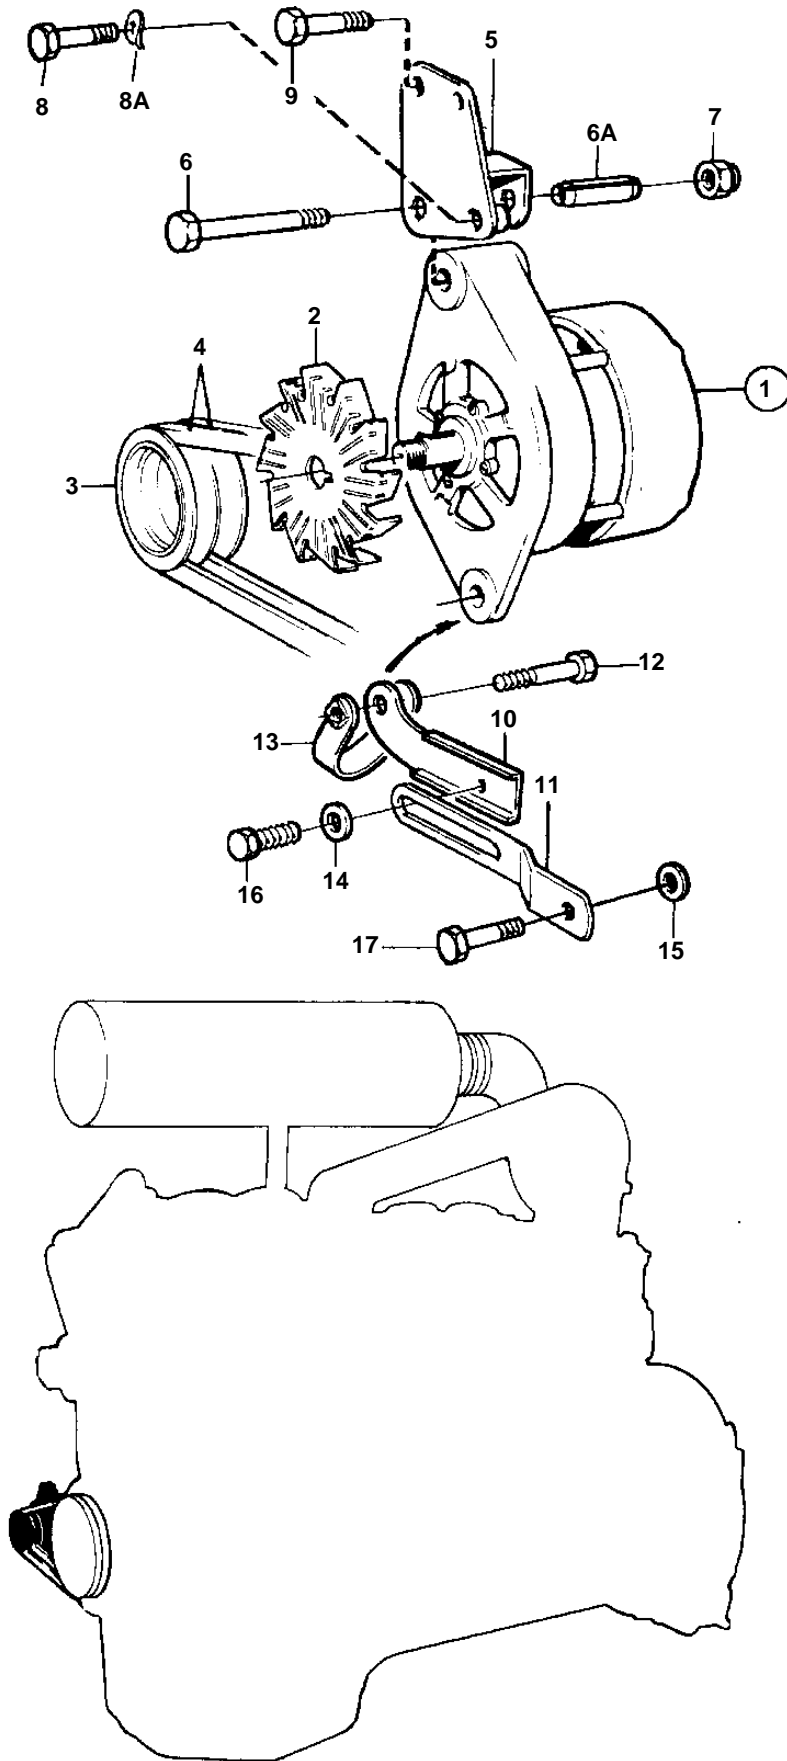

TWD740GE

10473

TWD740GE

REF	PART NO.	QTY	DESCRIPTION	SEE SEC.	NOTES
1				3838	
	873757	1	Alternator		Replaced by 873771.
				3838	
	873771	1	Alternator		
	3803443	1	Alternator,exch, exch		
				3838	
2		1	Fan	3838	Included in alternator.
3	866220	1	Pulley		
4	9146899	1	Drive belt, multi-V		
5	849354	1	Bracket		
6	955555	1	Screw		
6A	1610144	1	Pin		
7	950355	1	Nut		
8	970954	1	Screw		L=60mm
8A	941908	1	Spring washer		
9	946470	1	Flange screw		L=35mm
	965180	1	Flange screw		L=60mm
10	847956	1	Tensioner		
11	849295	1	Tensioner		
12	947760	1	Flange screw		
13	466734	1	Tensioning eyelet		
14	191172	1	Washer		
15	976944	2	Washer		(960141), (966674)
16	946173	1	Flange screw		
17	965183	1	Flange screw		