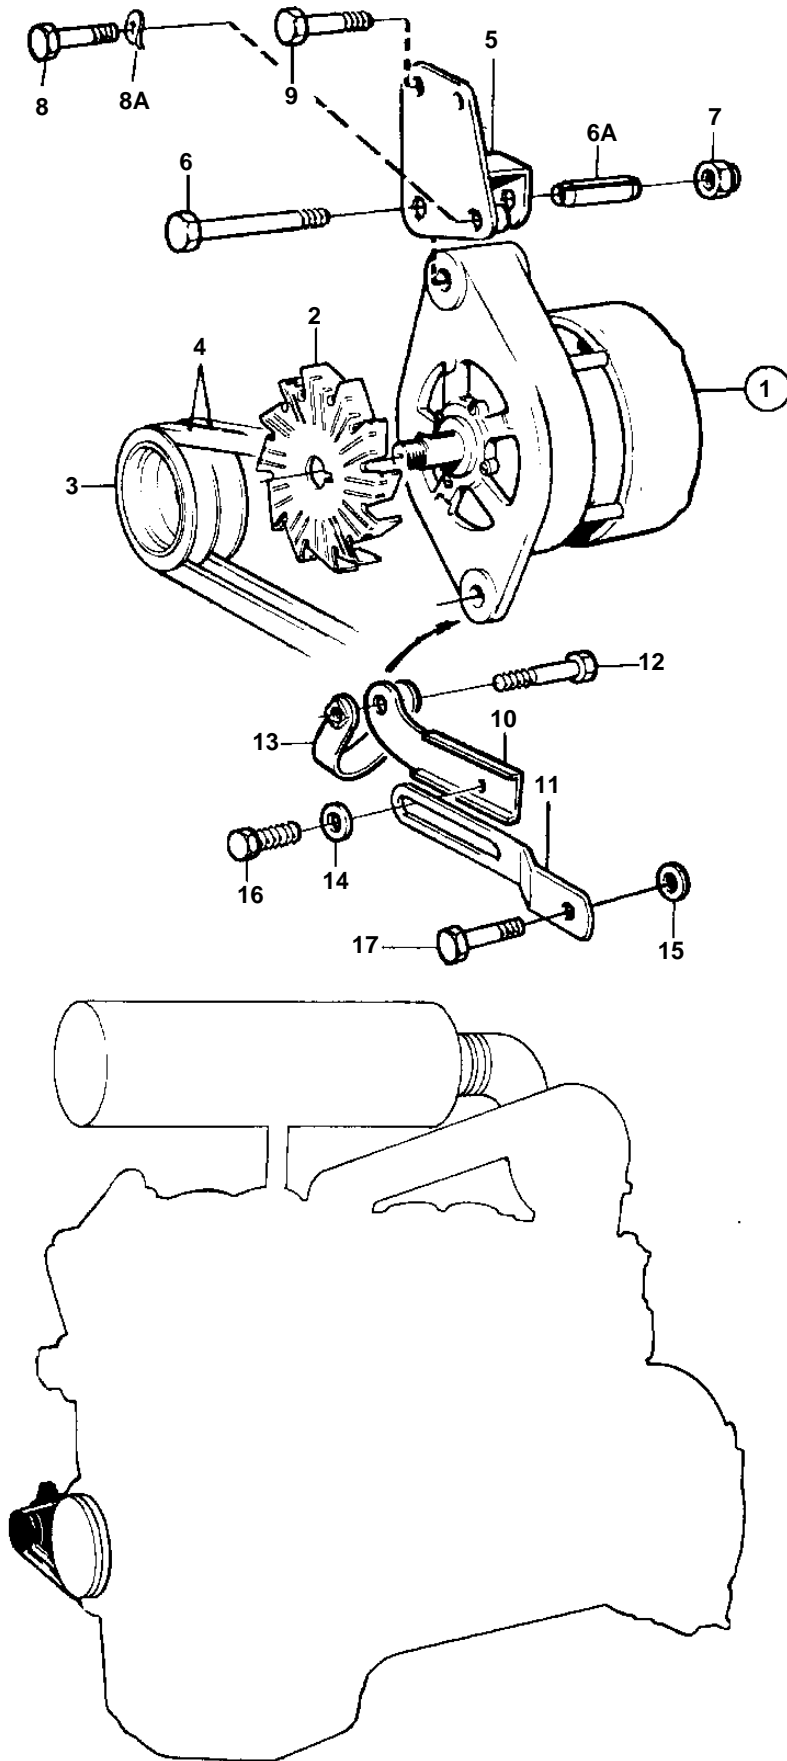

TAD740GE, TAD741GE

10473

TAD740GE, TAD741GE

REF	PART NO.	QTY	DESCRIPTION	SEE SEC.	NOTES
1				3838	
	873757	1	Alternator		Replaced by 873771.
				3838	
	873771	1	Alternator		
	3803443	1	Alternator,exch, exch		
				3838	
2		1	Fan	3838	Included in alternator.
3	866220	1	Pulley		
4	9146844	1	Drive belt, multi-V		
5	849354	1	Bracket		
6	955555	1	Screw		
6A	1610144	1	Pin		
7	950355	1	Nut		
8	970954	1	Screw		L=60mm
8A	941908	1	Spring washer		
9	946470	1	Flange screw		L=35mm
	965180	1	Flange screw		L=60mm
10	847956	1	Tensioner		
11	849295	1	Tensioner		
12	947760	1	Flange screw		
13	466734	1	Tensioning eyelet		
14	191172	1	Washer		
15	976944	2	Washer		(960141), (966674)
16	946173	1	Flange screw		
17	965183	1	Flange screw		