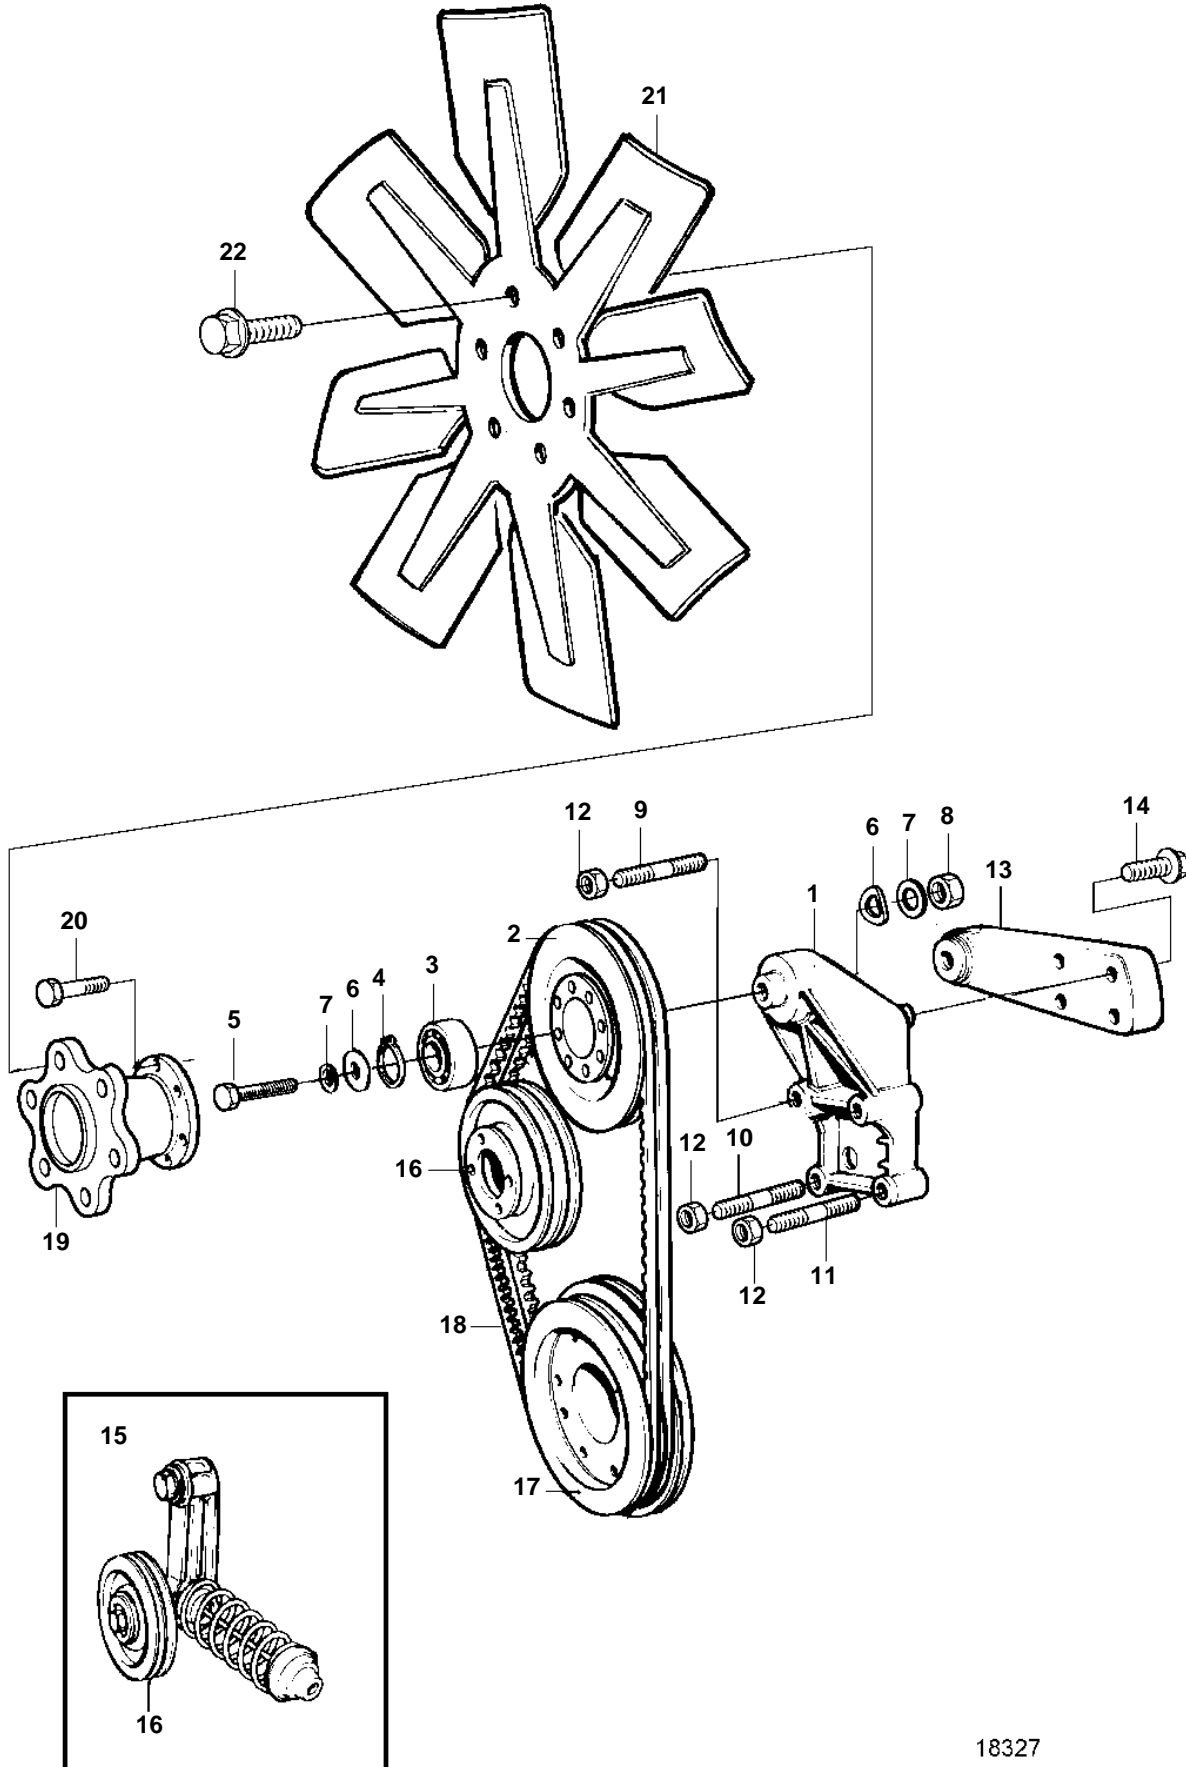

TWD740GE, TAD740GE, TAD741GE

18327

TWD740GE, TAD740GE, TAD741GE

REF	PART NO.	QTY	DESCRIPTION	SEE SEC.	NOTES
1	11030668	1	Bracket		
2	11032857	1	Pulley		
3	1660115	1	Ball bearing		
4	914532	1	Snap ring		
5	970959	1	Screw		
6	4772122	2	Washer		
7	947541	2	Washer		
8	971071	1	Nut		
9	17378	2	Stud		L=170mm
10	479973	1	Stud		L=80mm
	479972	2	Stud		L=45mm
11	479973	1	Stud		L=80mm
12	971095	4	Nut		
13	4772116	1	Anchorage		
14	965216	4	Screw		
15		1	Belt tensioner	1413	
16		1	Pulley	1413	
17		1	Pulley		SEE GROUP 21
18	966846	1	V-belt kit		
19	3826978	1	Fan hub		
20	945444	8	Flange screw		L=25mm
21	843869	1	Fan		METAL
22	946472	6	Screw		