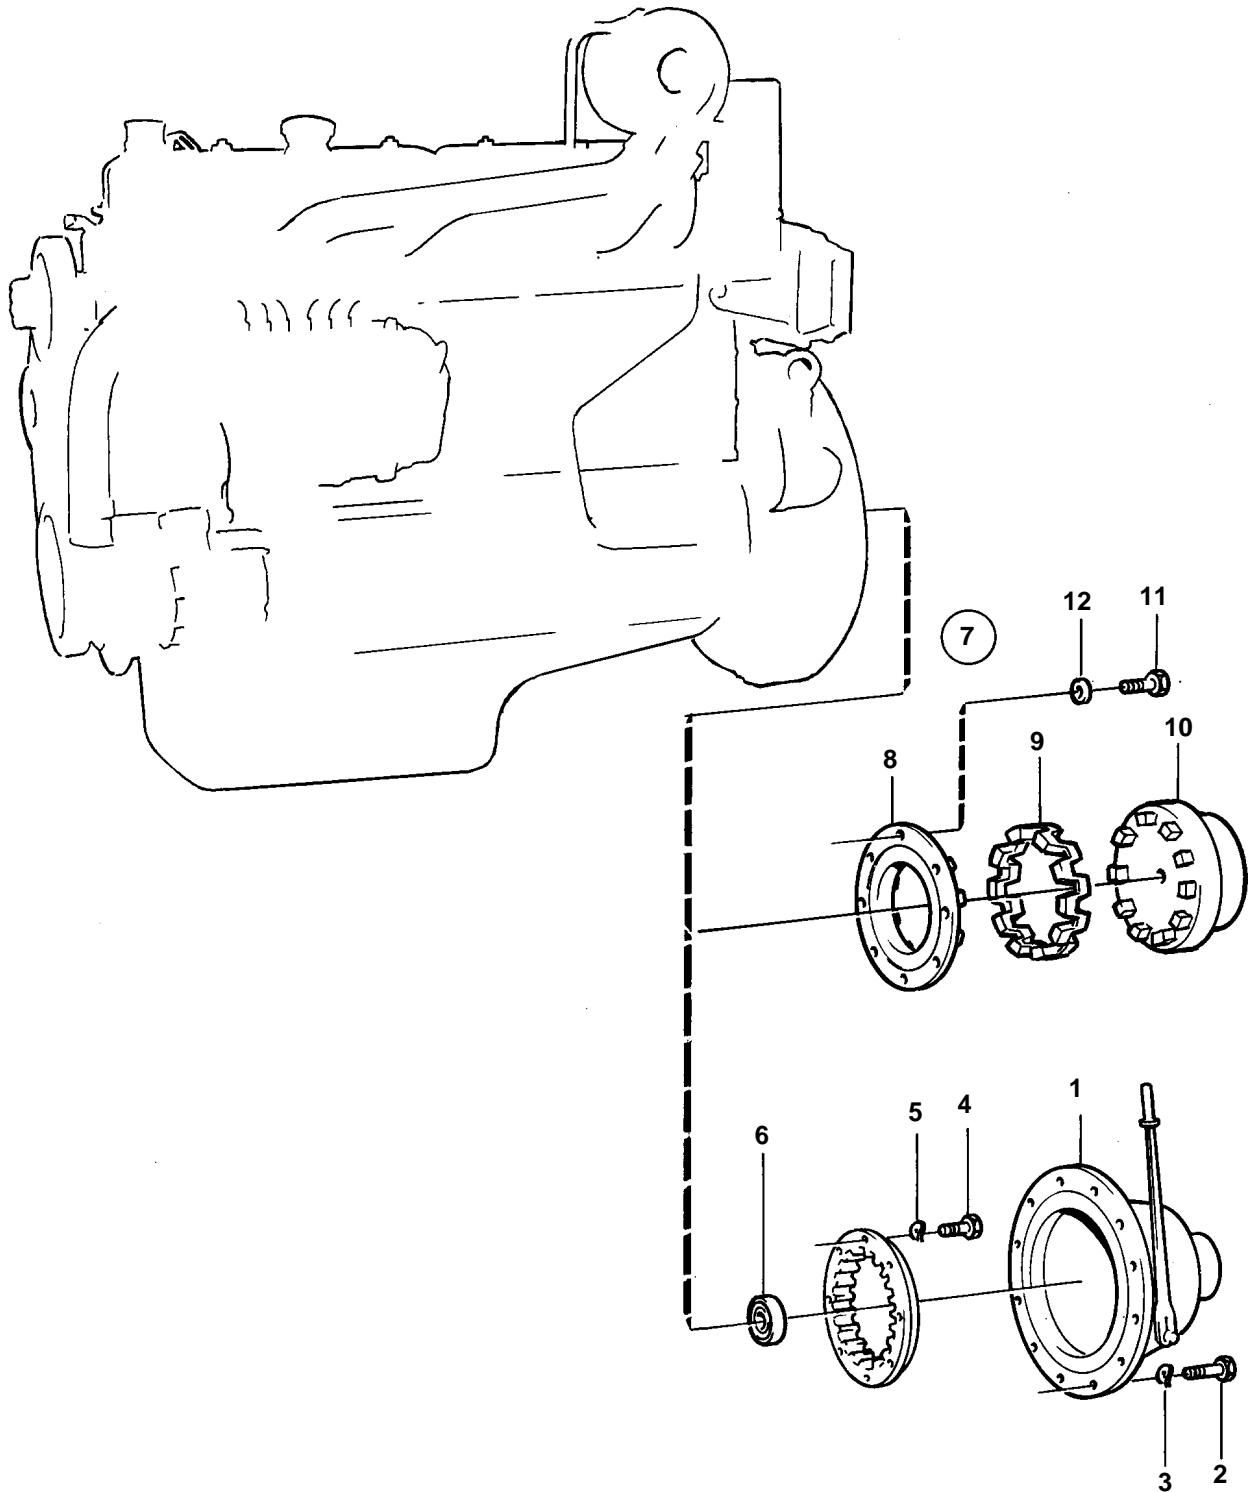

TD60D,TD60D-83,TID60D

TD60D,TD60D-83,TID60D

REF	PART NO.	QTY	DESCRIPTION	SEE SEC.	NOTES
1	813694	1	Power take-off		ROCKFORD PTA-21119
				04D-0200	
	842518	1	Clutch		ALT. 111/2" - BORG AND BECK THD SER.62076.
				04D-0225	
2	940115	12	Screw		
3	942336	12	Spring washer		
4	940162	8	Screw		
5	942336	8	Spring washer		
6	847323	1	Ball bearing		
7	845615	1	Clutch flange		
8	845614	1	· Clutch flange		
9	845613	1	· Rubber element		
10	845612	1	Clutch half		
11	960691	8	Screw		
12	840210	8	Washer		