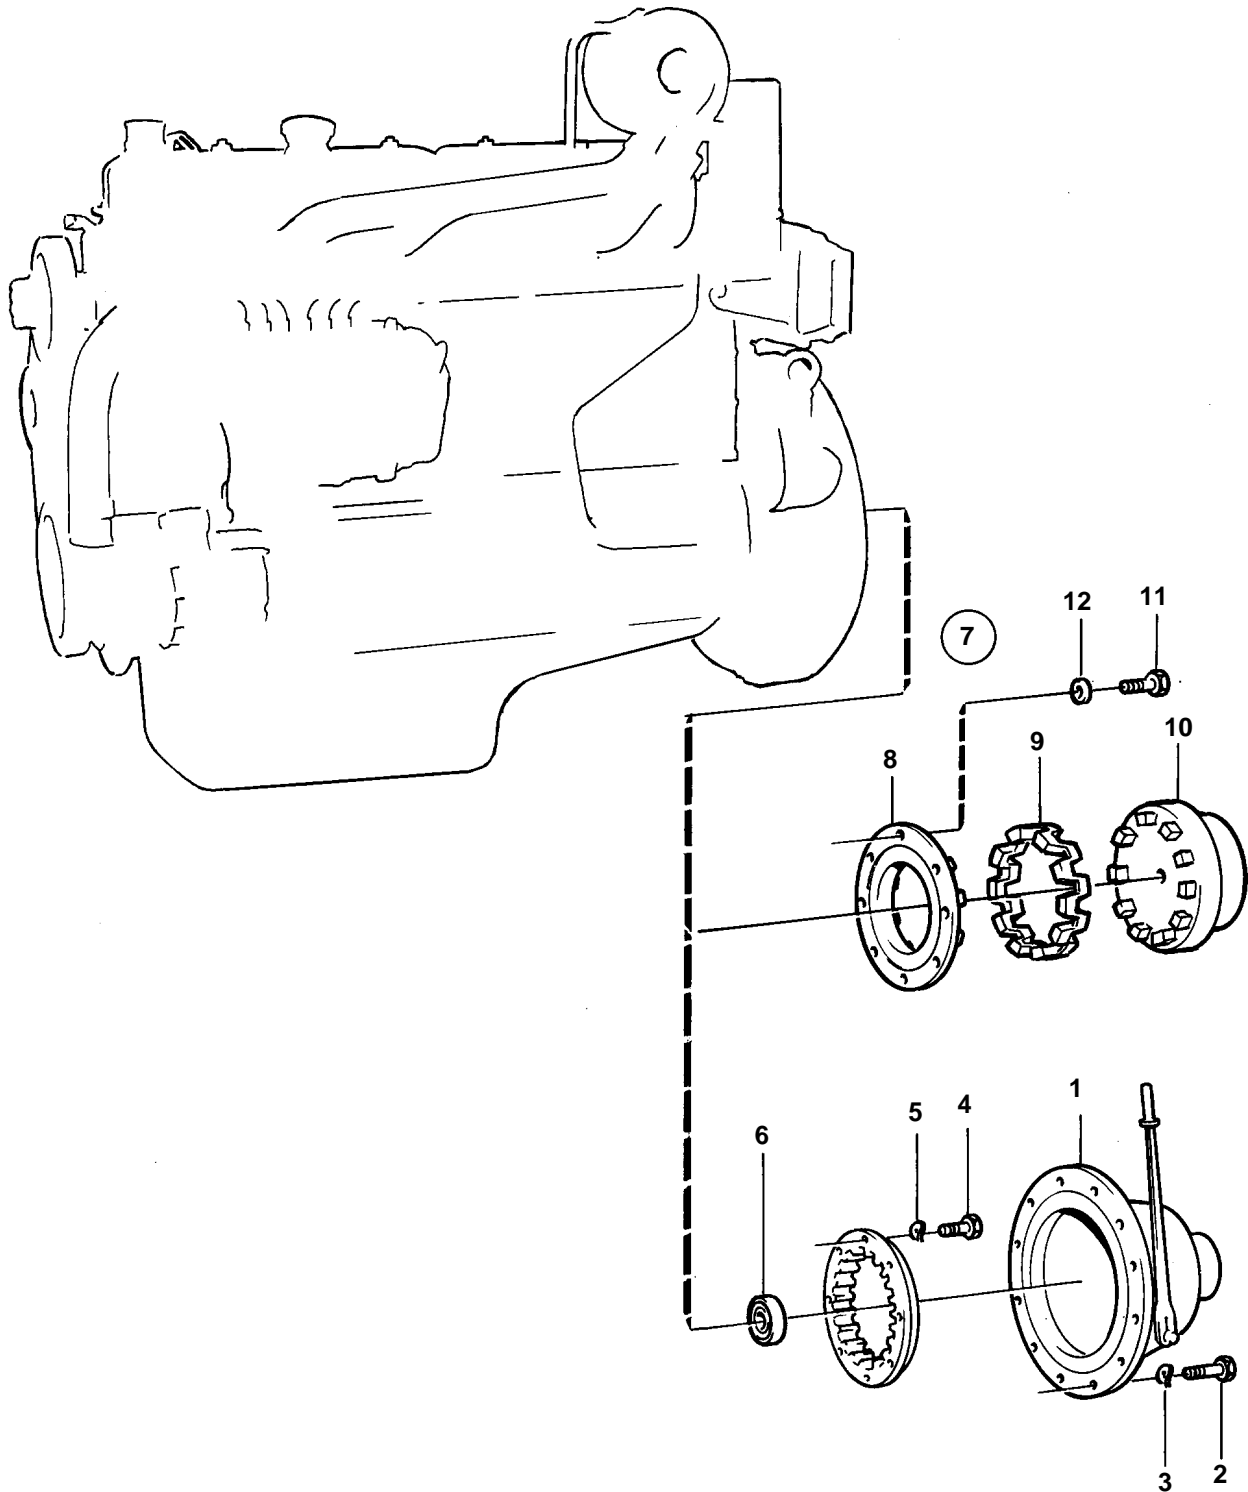

TID60DG

TID60DG

REF	PART NO.	QTY	DESCRIPTION	SEE SEC.	NOTES
1	813694	1	Power take-off		
				04D-0200	
	842518	1	Clutch		ALT. 111/2" - BORG AND BECK THD SER.62076.
				04D-0225	
2	940115	12	Screw		
3	942336	12	Spring washer		
4	940162	8	Screw		
5	942336	8	Spring washer		
6	847323	1	Ball bearing		
7	845619	1			
8	845618	1	· Flange		
9	845617	1	· Rubber element		
10	845616	1	Clutch half		
11	960691	8	Screw		
12	840210	8	Washer		