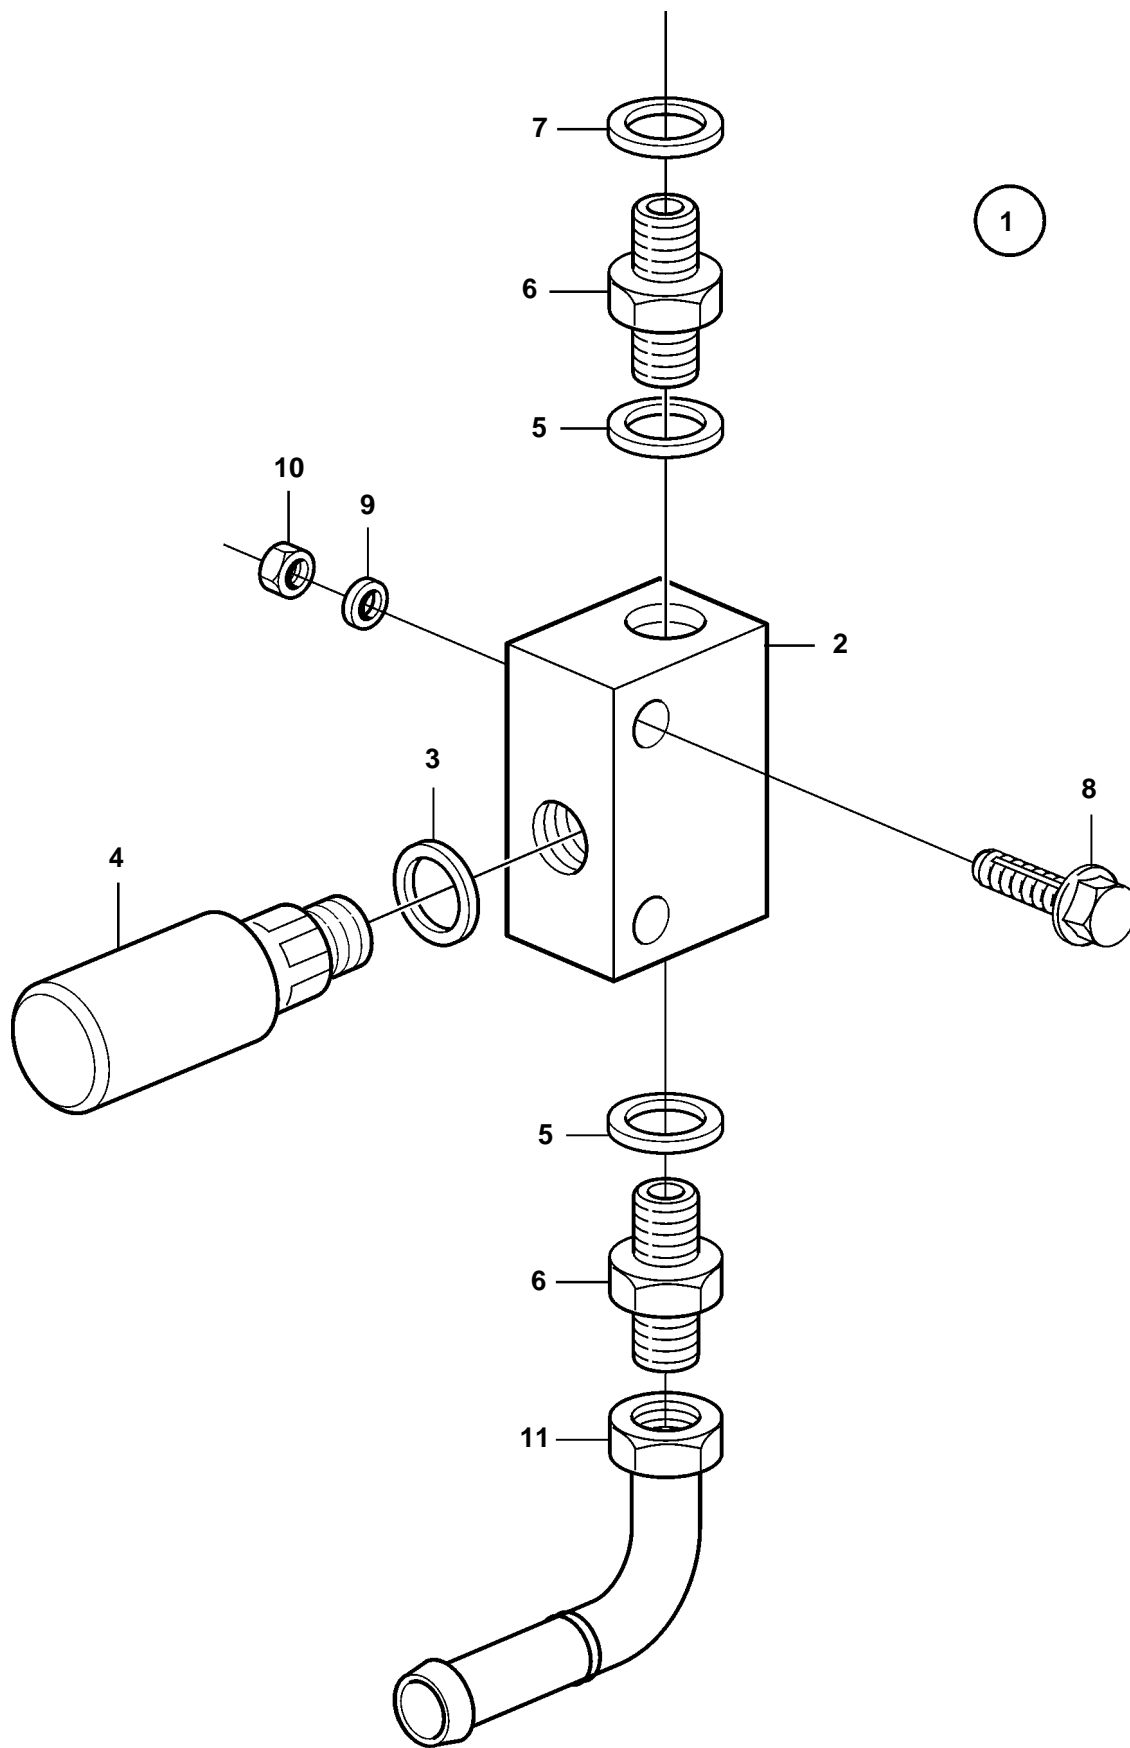

TD520VE, TD720VE

TD520VE, TD720VE

REF	PART NO.	QTY	DESCRIPTION	NOTES
1	20450901	1	Hand pump	
2		1	· Valve housing	
3	947622	1	· Gasket	
4	20412750	1	· Hand pump	
5	11998	2	· Gasket	
6	888727	2	· Nipple	
7	957181	1	Gasket	
8		2	Screw	Mount on bracket for Instrument Panel
9	973494	4	Washer	
10	955781	2	Nut	
11		1	Connector	