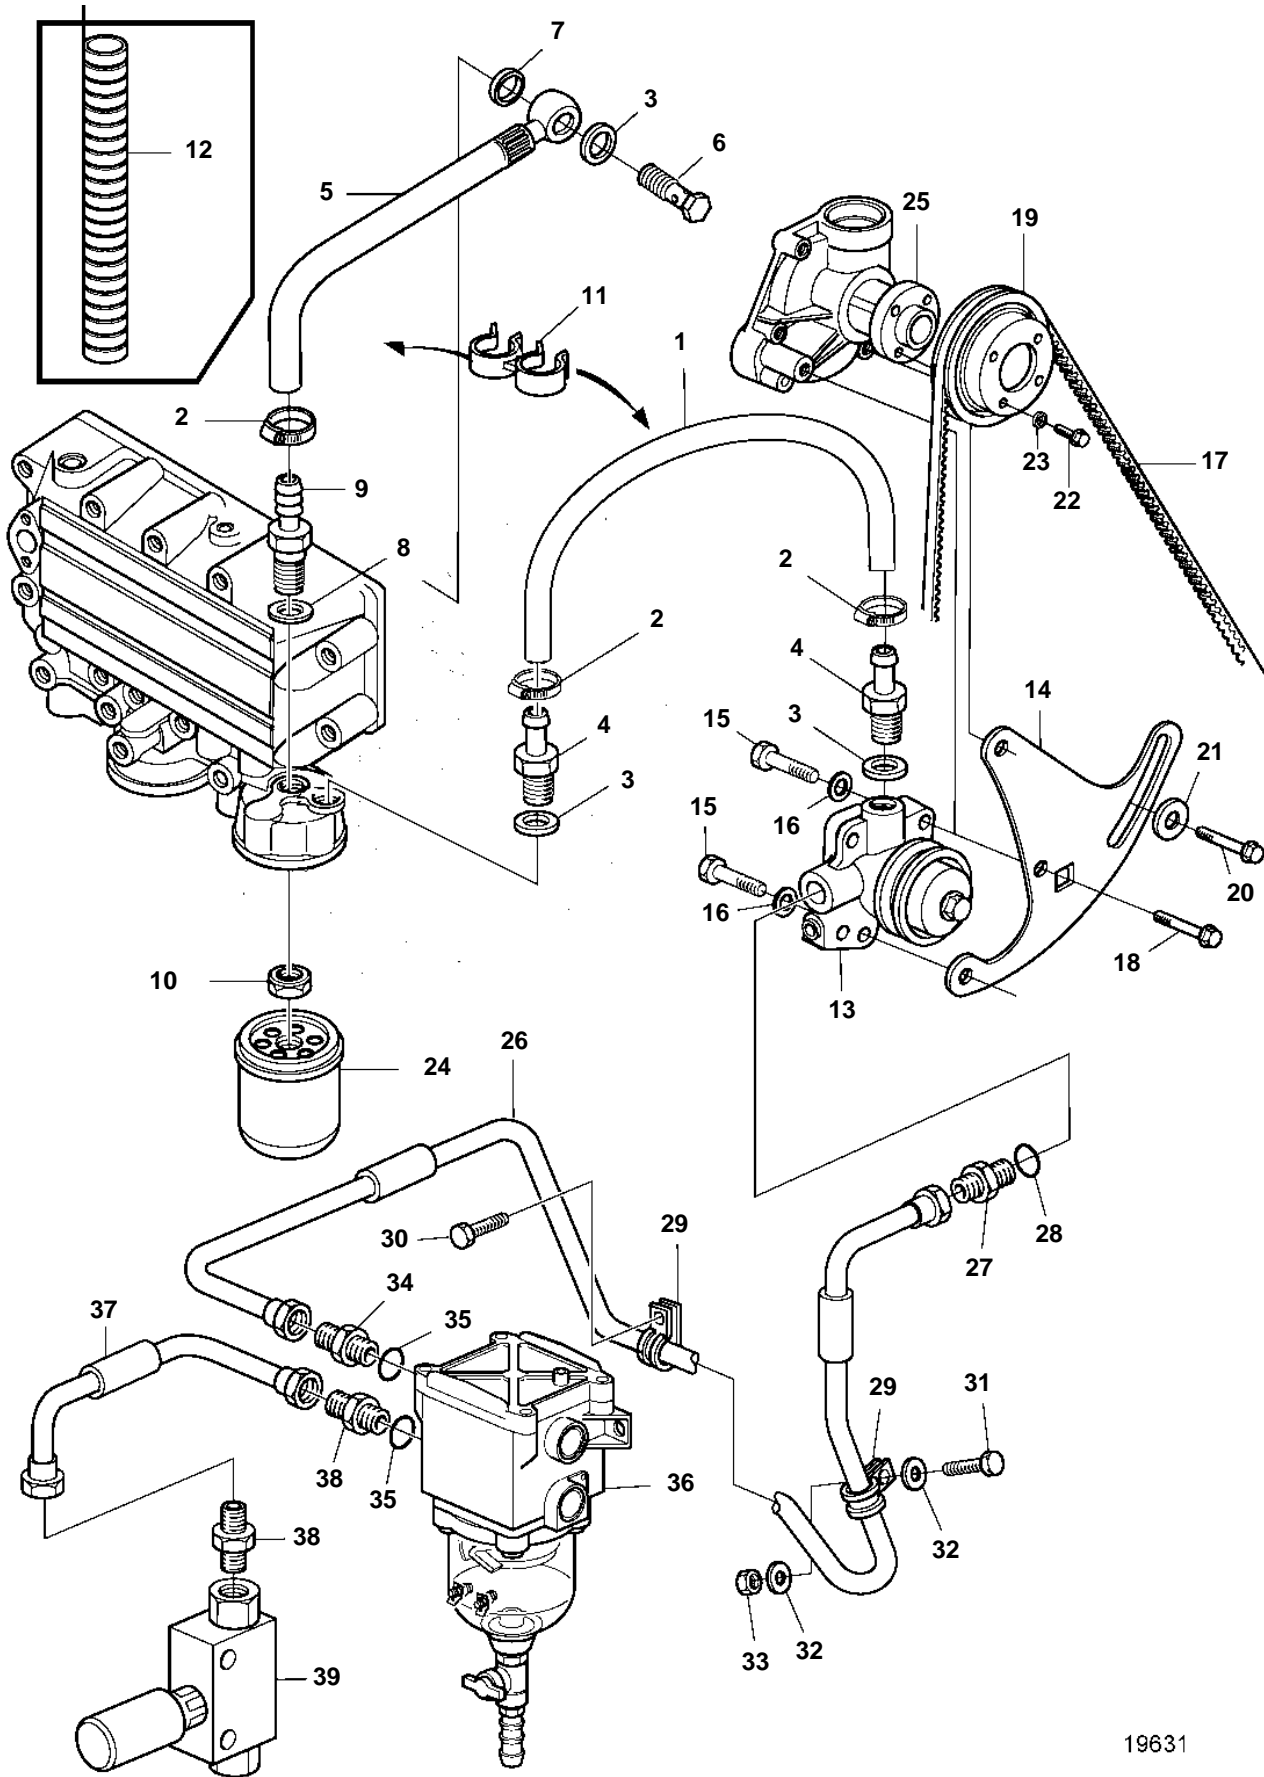

TD520VE

19631

TD520VE

REF	PART NO.	QTY	DESCRIPTION	SEE SEC.	NOTES
1	20405766	1	Fuel hose		
2	20405568	3	Clamp		
3	969011	3	Gasket		
4	20405767	2	Hose nipple		
5	20412579	1	Fuel hose		
	20542732	1	Fuel pipe		ALT
6	20405562	1	Hollow screw		
7	20405769	1	Sealing ring		
8	947622	1	Gasket		
9	20405770	1	Hose nipple		
	20492602	1	Nipple		ALT
10	20441521	1	Nut		
11	20405764	1	Hose attachment		
12	20405763	1	Tube		
13	20497044	1	Fuel pump		
14	20405708	1	Bracket		
15	20450912	2	Screw		
16	20460063	2	Spring washer		
17	978750	1	V-belt		
18	20498595	2	Screw		L=20mm
19	20405705	1	V-belt pulley		
20	20405898	4	Screw		L=12mm
21	20405734	1	Washer		
22	20405792	4	Screw		
23	20502510	4	Washer		
24	3825133	1	Fuel filter		
25		1	Circulation pump	6200	
26		1	Fuel pipe		
27		1	Adapter		
28	20513670	1	Sealing ring		
29	20405532	3	Clamp		
30	20405792	2	Screw		
31	20481759	1	Screw		
32	20460127	2	Washer		
33	20501349	1	Lock nut		
34	20460249	1	Connector		
35	20460248	1	Sealing ring		
36		1	Fuel filter		
				6182	
37		1	Fuel pipe		
38	20542739	2	Nipple		
39	20450901	1	Hand pump	6253	