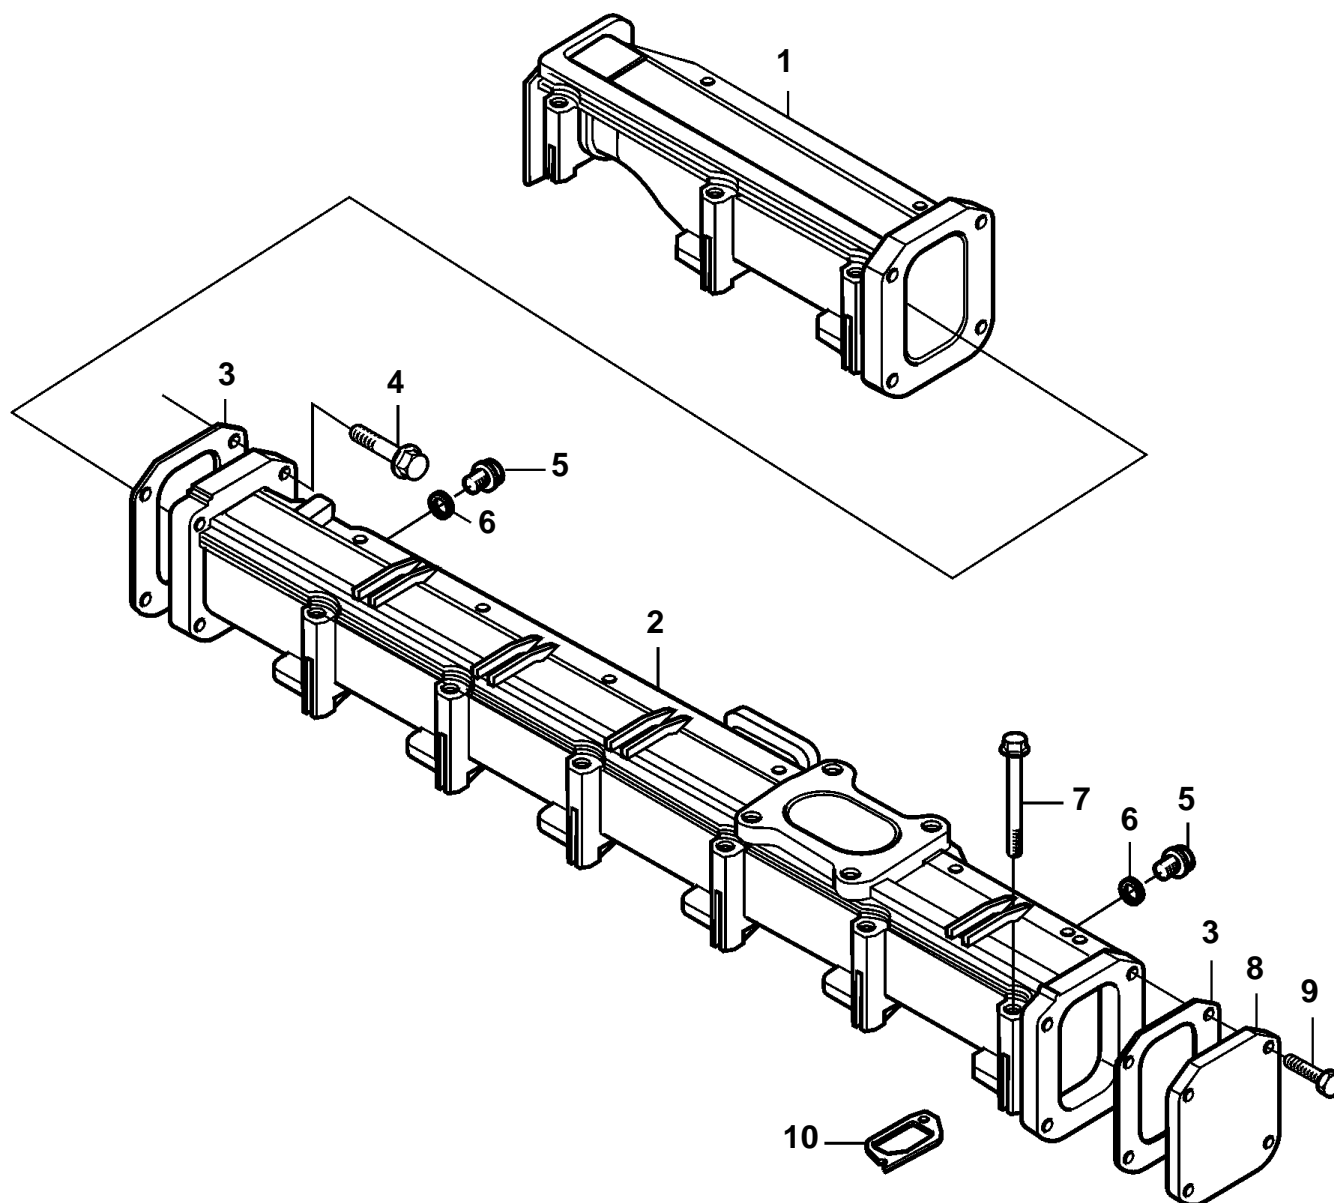

TD720VE

19567

**TD720VE**

REF	PART NO.	QTY	DESCRIPTION	NOTES
1	20405941	1	Inlet pipe	
2	20405940	1	Inlet pipe	
3	20451010	1	Gasket	REPL BY 20405613
	20405613	1	Gasket	
4	20412340	4	Screw	
5	888774	1	Plug	
6	947281	1	Gasket	
7	20412601	12	Screw	
8	20405614	1	Cover	
9	965215	4	Screw	
10	20591706	6	Gasket	