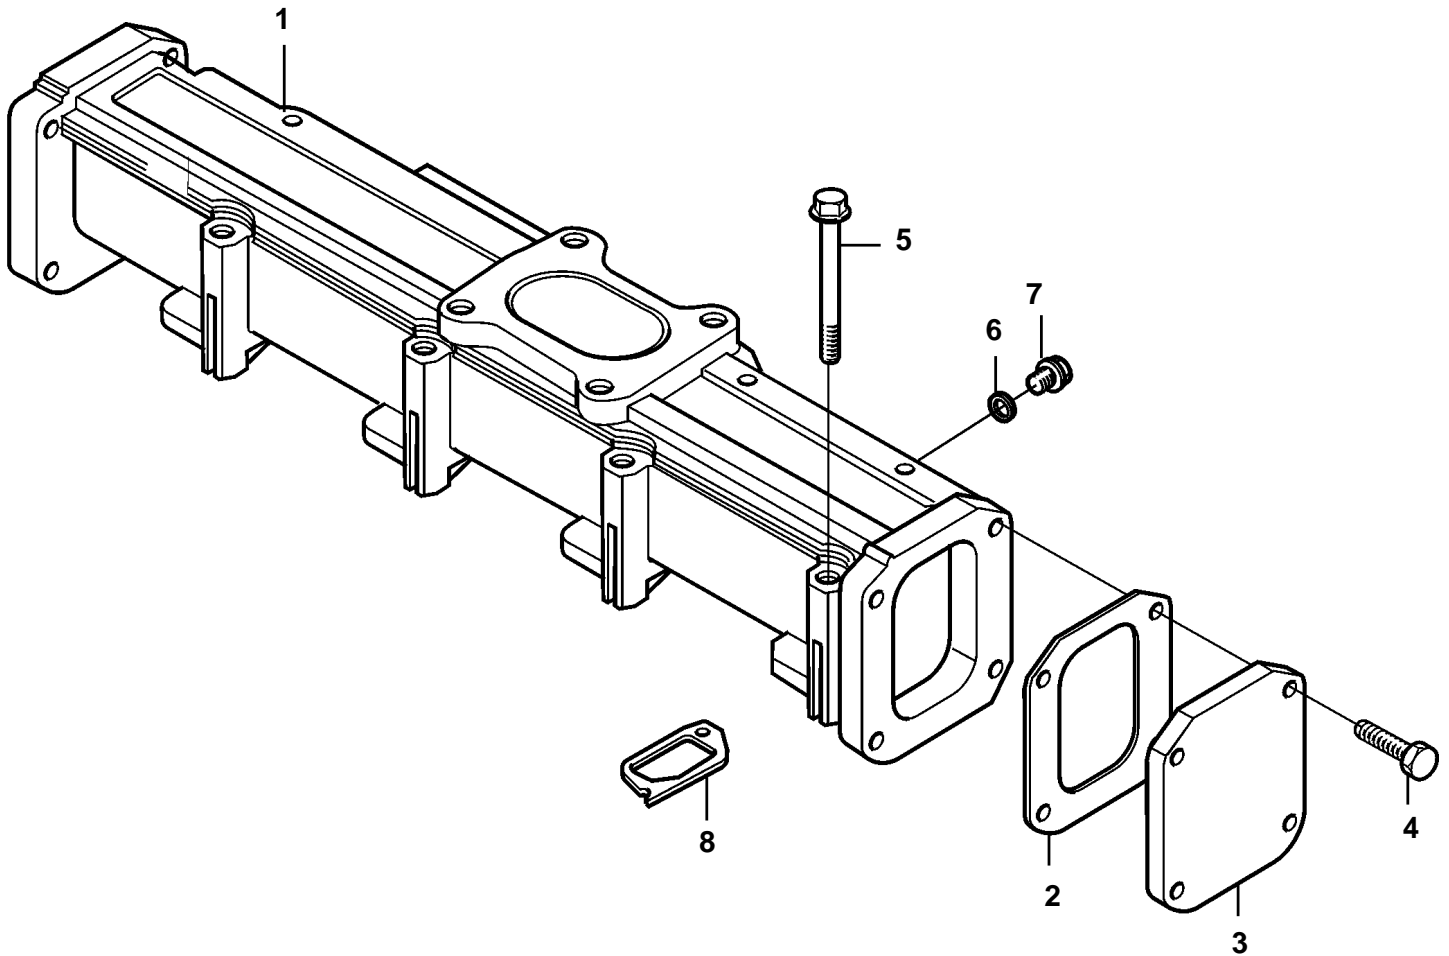

TD520VE

19565

TD520VE

REF	PART NO.	QTY	DESCRIPTION
1	20586818	1	Inlet pipe
2	20451009	1	Gasket
3	20405614	1	Cover
4	965215	4	Screw
5	20412601	8	Screw
6	969011	1	Gasket
7	960630	1	Plug
8	20405619	4	Gasket