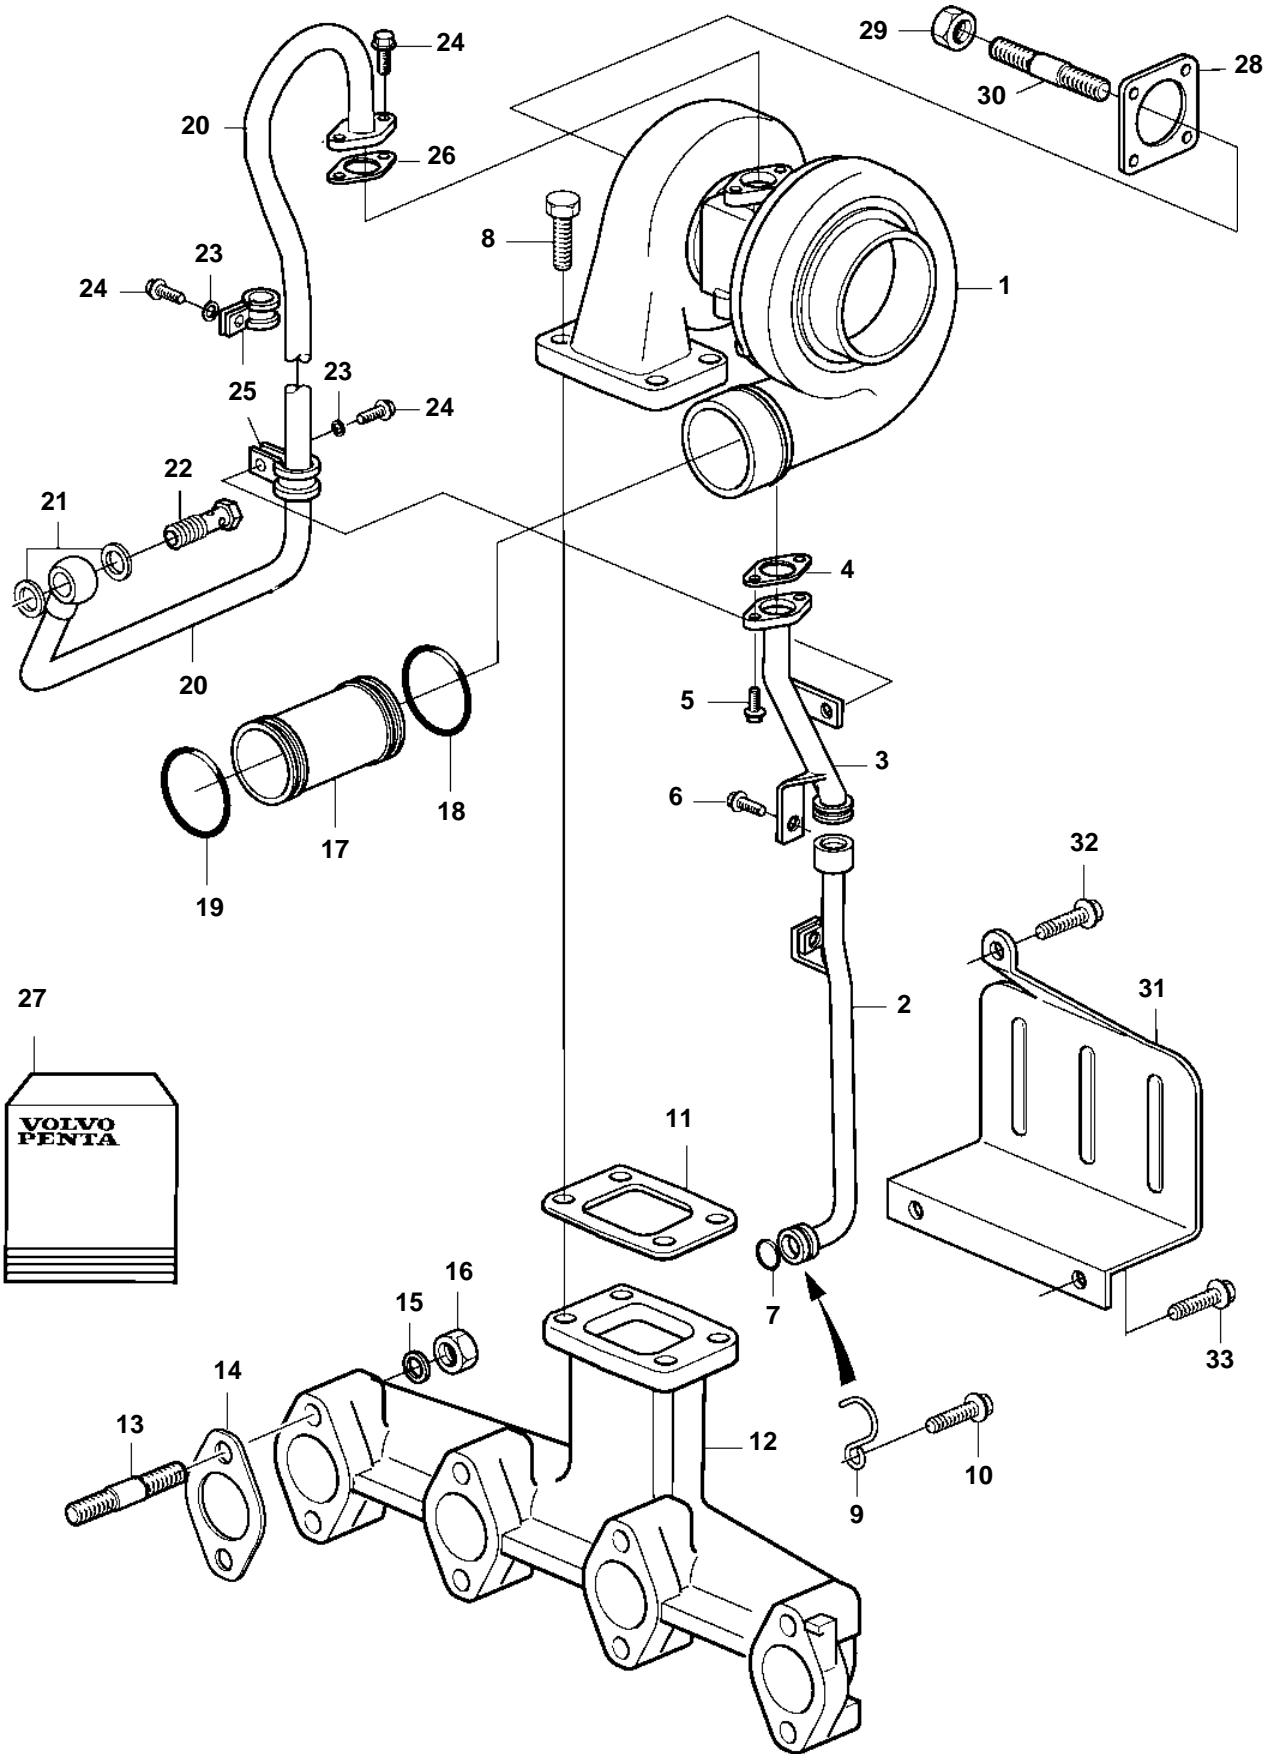

TD520VE

19569

TD520VE

REF	PART NO.	QTY	DESCRIPTION	SEE SEC.	NOTES
1	20405604	1	Turbo		
	3802130	1	Turbocharger, exch, exch		
	3802130	1	Turbocharger, exch		
2	20420227	1	Return pipe		
3	20460228	1	Return pipe		
4	20405790	1	Gasket		
5	946173	2	Flange screw		M8x20mm
6	20405898	1	Screw		
7	20405822	2	O-ring		
8	20405609	4	Screw		
9	20405789	1	Retainer		
10	20405792	1	Screw		
11	20405970	1	Gasket		
12	20524206	1	Exhaust pipe		(20505953)
13	20405587	8	Stud		
14	20557208	4	Gasket		
15	20405588	8	Washer		
16	20505959	8	Nut		
17		1	Plug		
18	20405536	1	Sealing ring		
19	20405535	1	Sealing ring		
20	20460225	1	Oil pipe		
21	969011	2	Gasket		
22	25167	1	Hollow screw		
23	20460226	1	Washer		
24	946173	2	Flange screw		
25	20450987	1	Clamp		
26	20405595	1	Gasket		
27		1	Repair kit	6752	
28	20405608	1	Gasket		
29	20517048	4	Nut		
30	20459235	4	Stud		
31		1	Bracket		
32	20405792	2	Screw		
33	20405504	3	Screw		