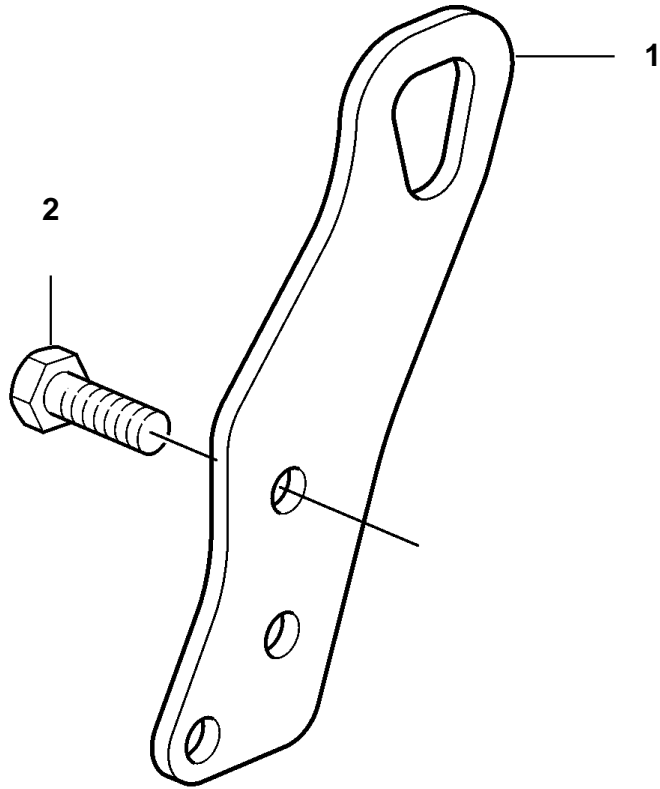

TD520VE, TD720VE

19368

TD520VE, TD720VE

REF	PART NO.	QTY	DESCRIPTION
1		1	Lifting eye
2	20450856	3	Screw
3		1	Lifting eye
4	970947	3	Screw