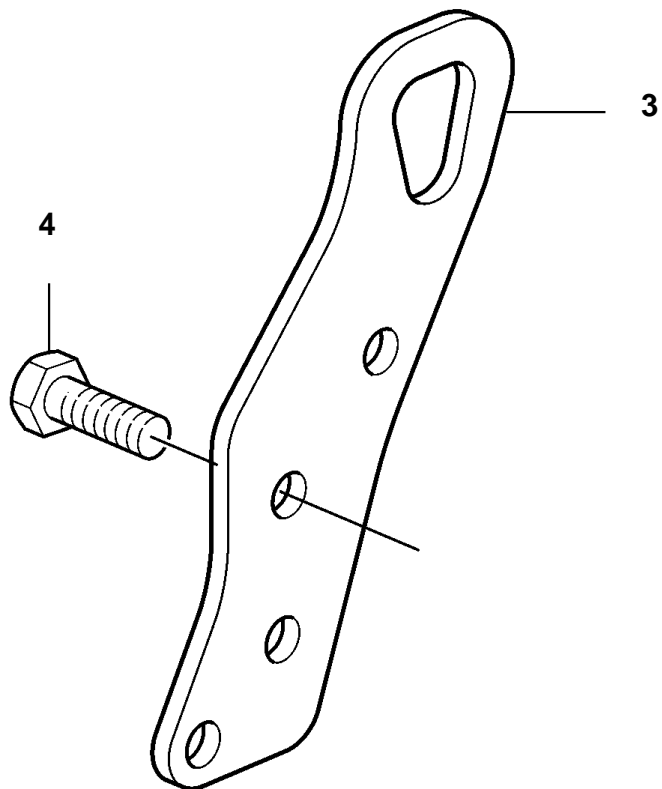

TD520VE, TD720VE

19368

TD520VE, TD720VE

REF	PART NO.	QTY	DESCRIPTION
1		1	Lifting eye
2	20450856	3	Screw
3		1	Lifting eye
4	970947	3	Screw