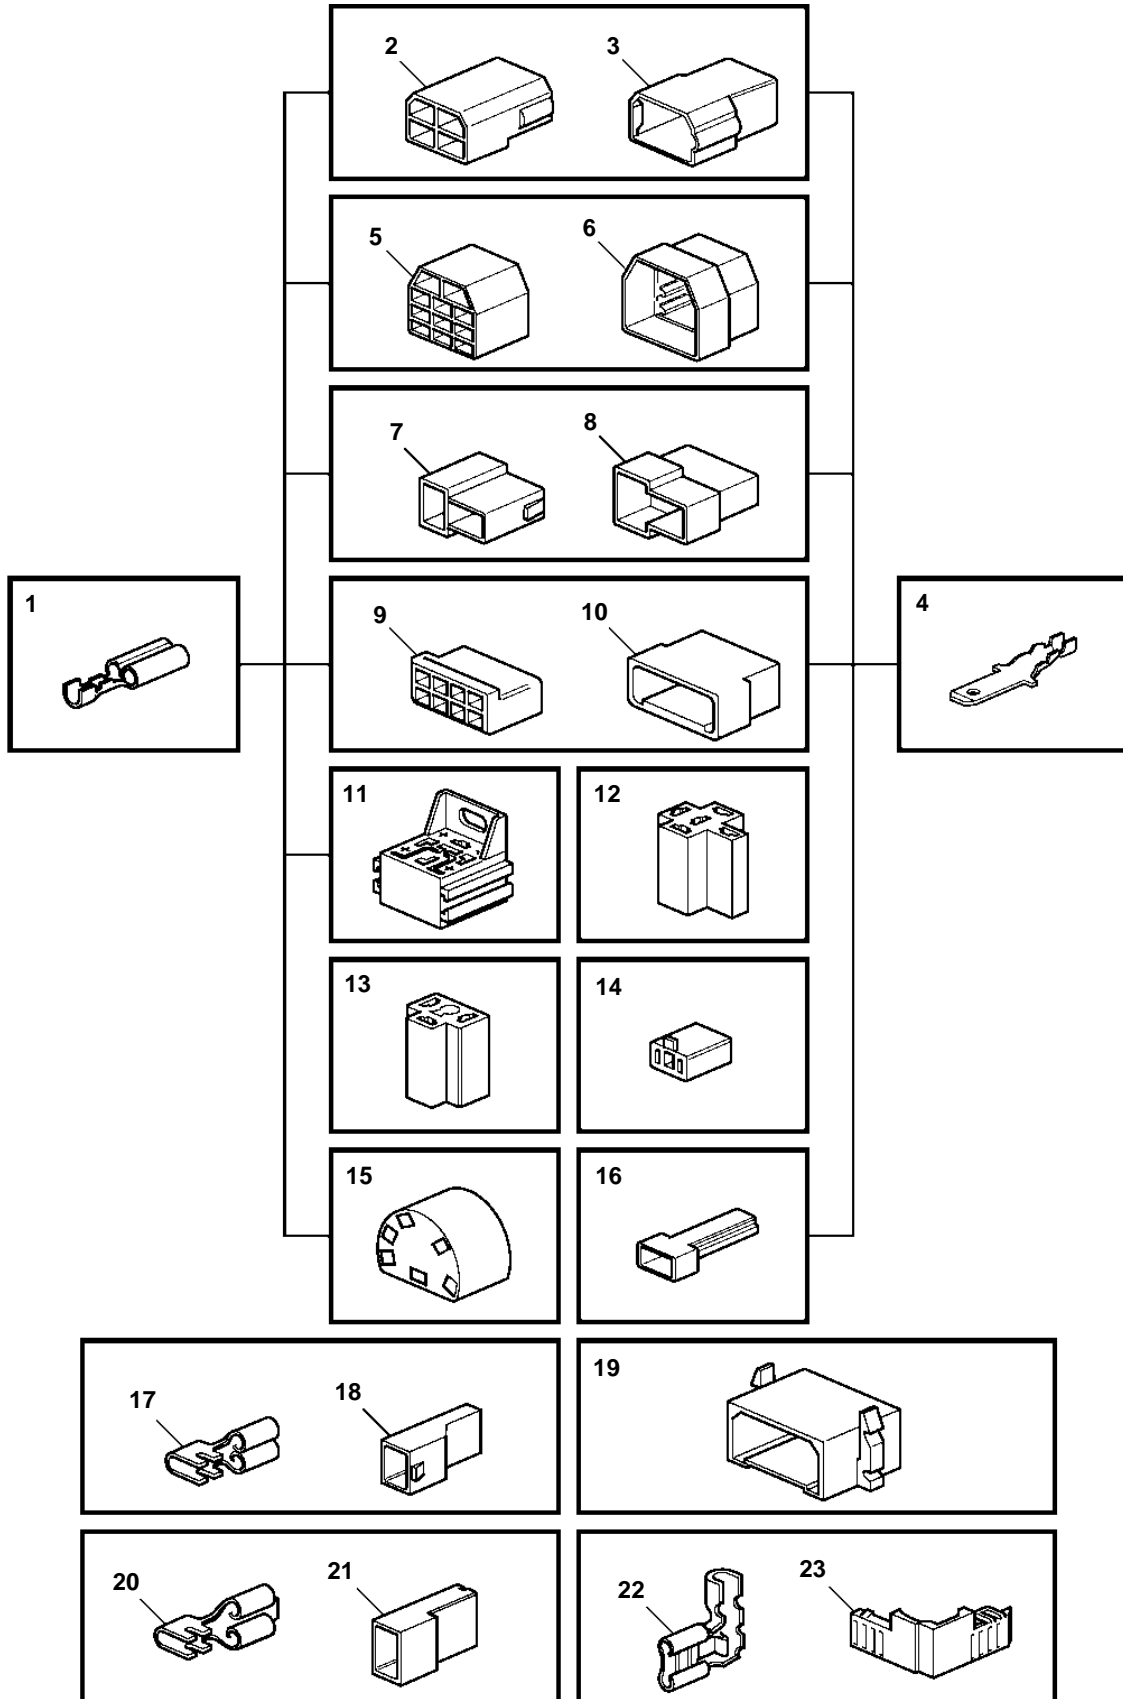

TD520VE, TD720VE

TD520VE, TD720VE

REF	PART NO.	DESCRIPTION	NOTES
1	973150	Cable terminal	6,3x0,8x1,1-2,5sq.mm
	949206	Cable terminal	6,3x0,8x4,0-6,0sq.mm
2	948856	Receptacle housing	6,3x4 NATURAL
3	948855	Tab housing	6,3x4 NATURAL
4	973117	Cable terminal	6,3x0,8x0,5-1,0mm ²
	881487	Cable terminal	6,3x0,8x0,75-2,5sq.mm
	881488	Cable terminal	6,3x0,8x4,0-6,0sq.mm
5	945830	Receptacle housing	6,3x11 NATURAL
6	945831	Tab housing	6,3x11 NATURAL
7	958210	Receptacle housing	6,3x2 BLACK
8	958209	Tab housing	6,3x2 BLACK
9	944076	Receptacle housing	6,3x8 NATURAL
10	948857	Tab housing	6,3x8 NATURAL
11	977184	Tab housing	6,3x5x4,8/2,8x4
12	1214948	Receptacle housing	6,3x5 BLACK
13	945469	Receptacle housing	6,3x3 BLACK
14	1578937	Receptacle housing	6,3x2 NATURAL
15	828624	Receptacle housing	6,3x6
16	958207	Tab housing	6,3x1 BLACK
17	949405	Cable terminal	4,8x1,1-2,5sq.mm
18	947848	Receptacle housing	4,8x1 NATURAL
19	944077	Housing	6,3x8 NATURAL
20	881483	Cable terminal	6,3x0,8x1,1-2,5sq.mm
	881484	Cable terminal	6,3x0,8x4,0-6,0sq.mm
21	949597	Housing	6,3x1 NATURAL
	943511	Receptacle housing	6,3x1 NATURAL
22	881489	Cable terminal	6,3x0,8x1,1-2,5
23	944221	Receptacle housing	6,3x1 NATURAL