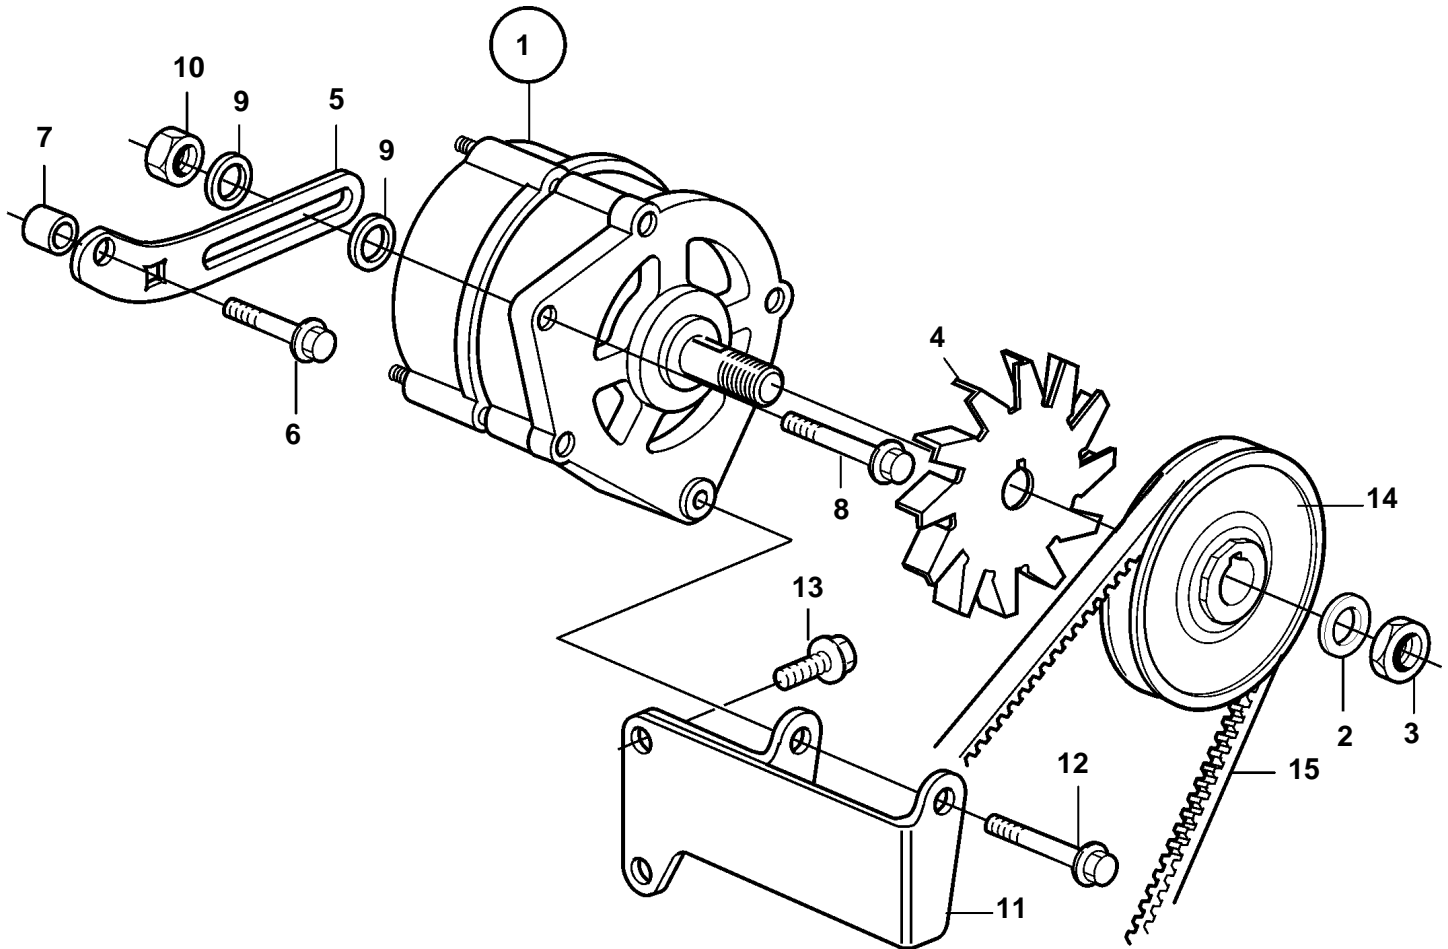

TD520VE, TD720VE

19216

TD520VE, TD720VE

REF	PART NO.	QTY	DESCRIPTION	SEE SEC.	NOTES
1	20405794	1	Alternator · Comps. not spec.	6212	12V
2	20412484	1	Fan		
3	20405796	2	Pulley		
4	20441521	1	Nut		
5	941912	1	Spring washer		
6	20481759	2	Screw		
7	20464460	1	Screw		
8	20464460	1	Screw		
9	20405804	1	Tensioner		
10	955306	1	Screw		
11	20405802	2	Washer		
12	20501349	1	Lock nut		
13	20405803	1	Spacer sleeve		
14	20506122	1	Bracket		
15	978515	1	V-belt		