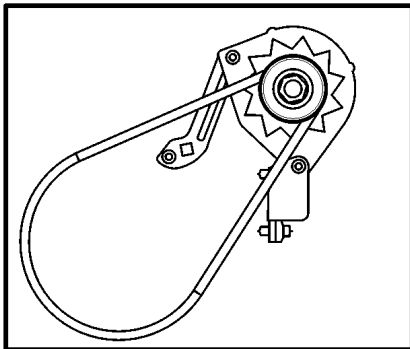

TD520VE, TD720VE

19216

TD520VE, TD720VE

REF	PART NO.	QTY	DESCRIPTION	SEE SEC.	NOTES
1	20405794	1	Alternator · Comps. not spec.	6212	12V
2	20412484	1	Fan		
3	20405796	2	Pulley		
4	20441521	1	Nut		
5	941912	1	Spring washer		
6	20481759	2	Screw		
7	20464460	1	Screw		
8	20464460	1	Screw		
9	20405804	1	Tensioner		
10	955306	1	Screw		
11	20405802	2	Washer		
12	20501349	1	Lock nut		
13	20405803	1	Spacer sleeve		
14	20506122	1	Bracket		
15	978515	1	V-belt		