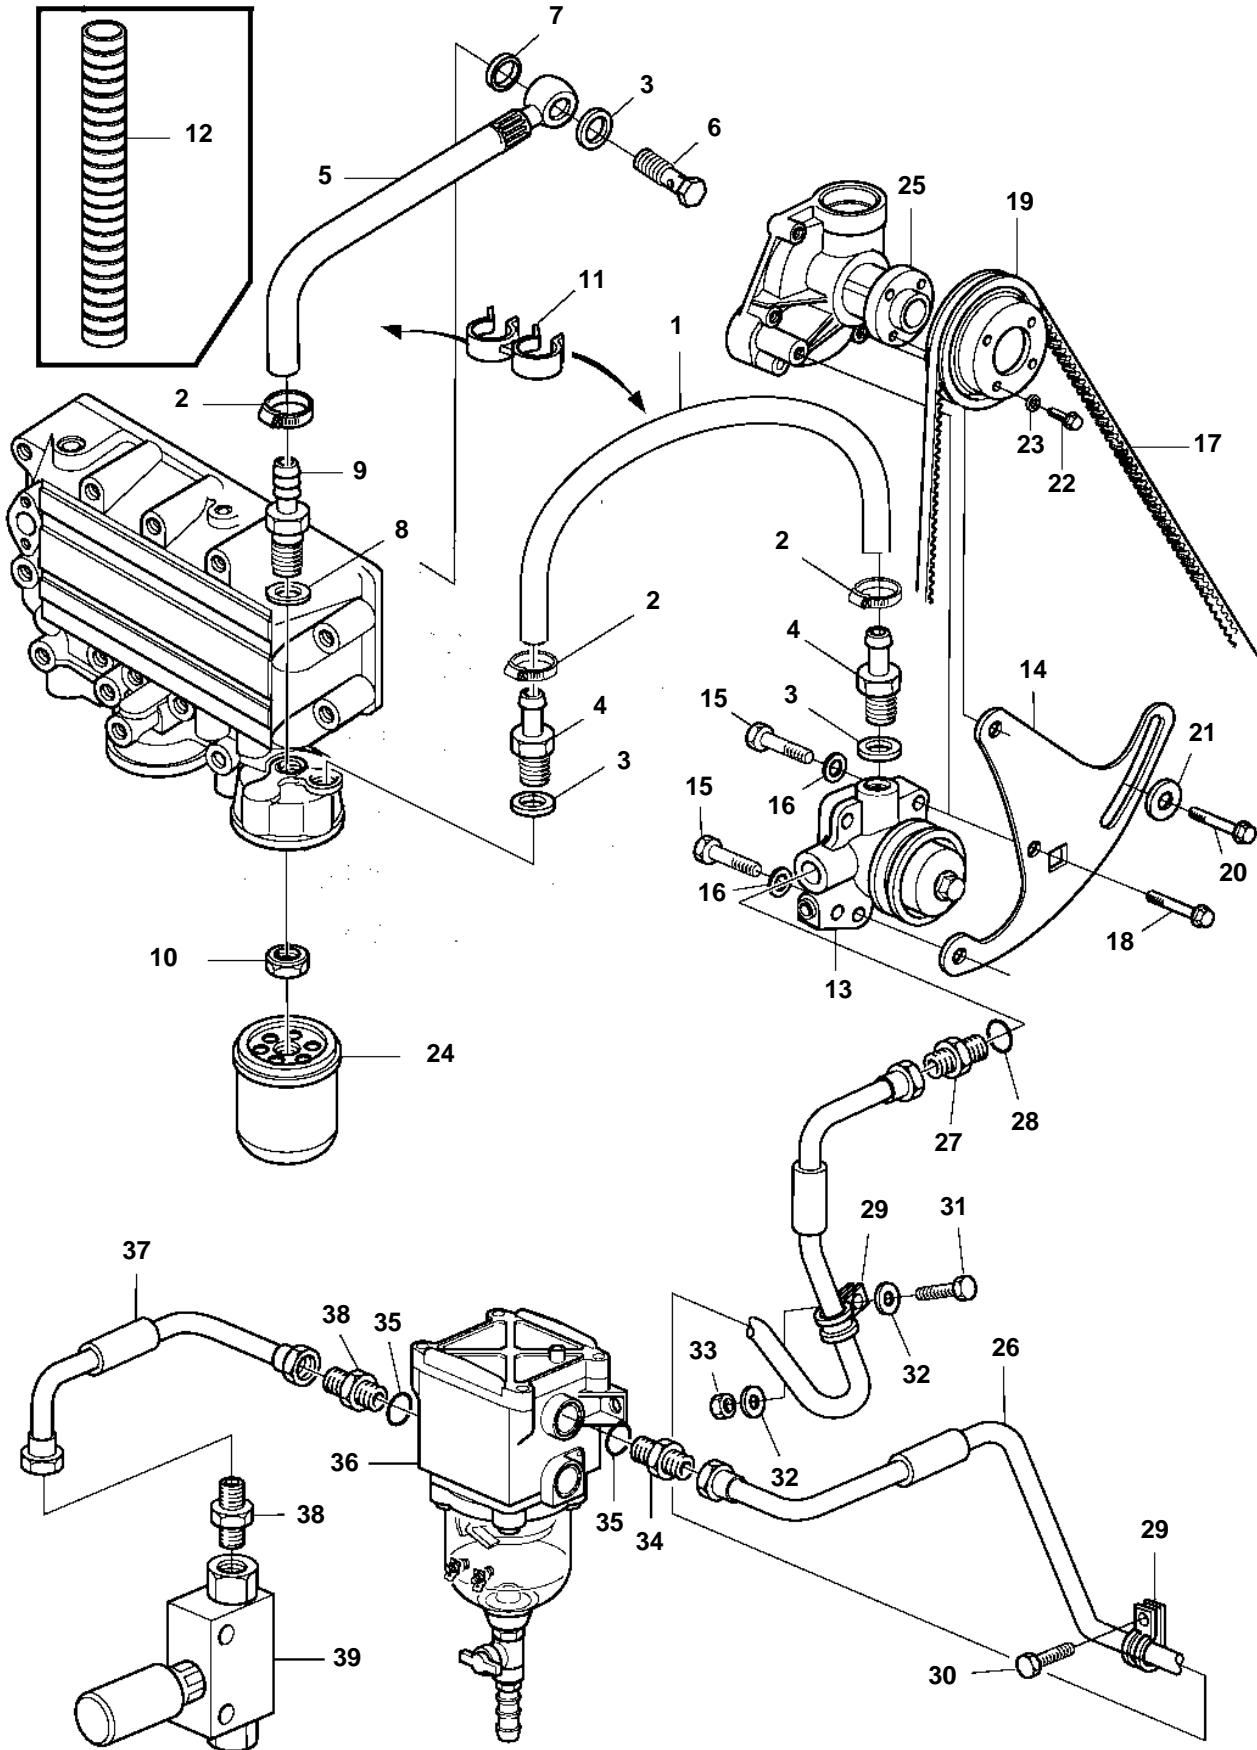

TD720VE

19558

TD720VE

REF	PART NO.	QTY	DESCRIPTION	SEE SEC.	NOTES
1	20405766	1	Fuel hose		
2	20405568	3	Clamp		
3	969011	3	Gasket		
4	20405767	2	Hose nipple		
5	20412579	1	Fuel hose		
	20542732	1	Fuel pipe		ALT
6	20405562	1	Hollow screw		
7	20405769	1	Sealing ring		
8	947622	1	Gasket		
9	20405770	1	Hose nipple		
	20492602	1	Nipple		ALT
10	20441521	1	Nut		
11	20405764	1	Hose attachment		
12	20405763	1	Tube		
13	20497044	1	Fuel pump		
14	20405708	1	Bracket		
15	20450912	2	Screw		
16	20460063	2	Spring washer		
17	978750	1	V-belt		
18	20498595	2	Screw		L=20mm
19	20405705	1	V-belt pulley		
20	20405898	4	Screw		L=12mm
21	20405734	1	Washer		
22	20405792	4	Screw		
23	20502510	4	Washer		
24	3825133	1	Fuel filter		
25		1	Circulation pump	6200	
26		1	Fuel pipe		
27		1	Adapter		
28	20513670	1	Sealing ring		
29	20405532	2	Clamp		
30	20405792	1	Screw		
31	20481759	1	Screw		
32	20460127	2	Washer		
33	20501349	1	Lock nut		
34	20460249	1	Connector		
35	20460248	1	Sealing ring		
36		1	Fuel filter		
				6183	
37		1	Fuel pipe		
38	20542739	2	Nipple		
39	20450901	1	Hand pump	6294	