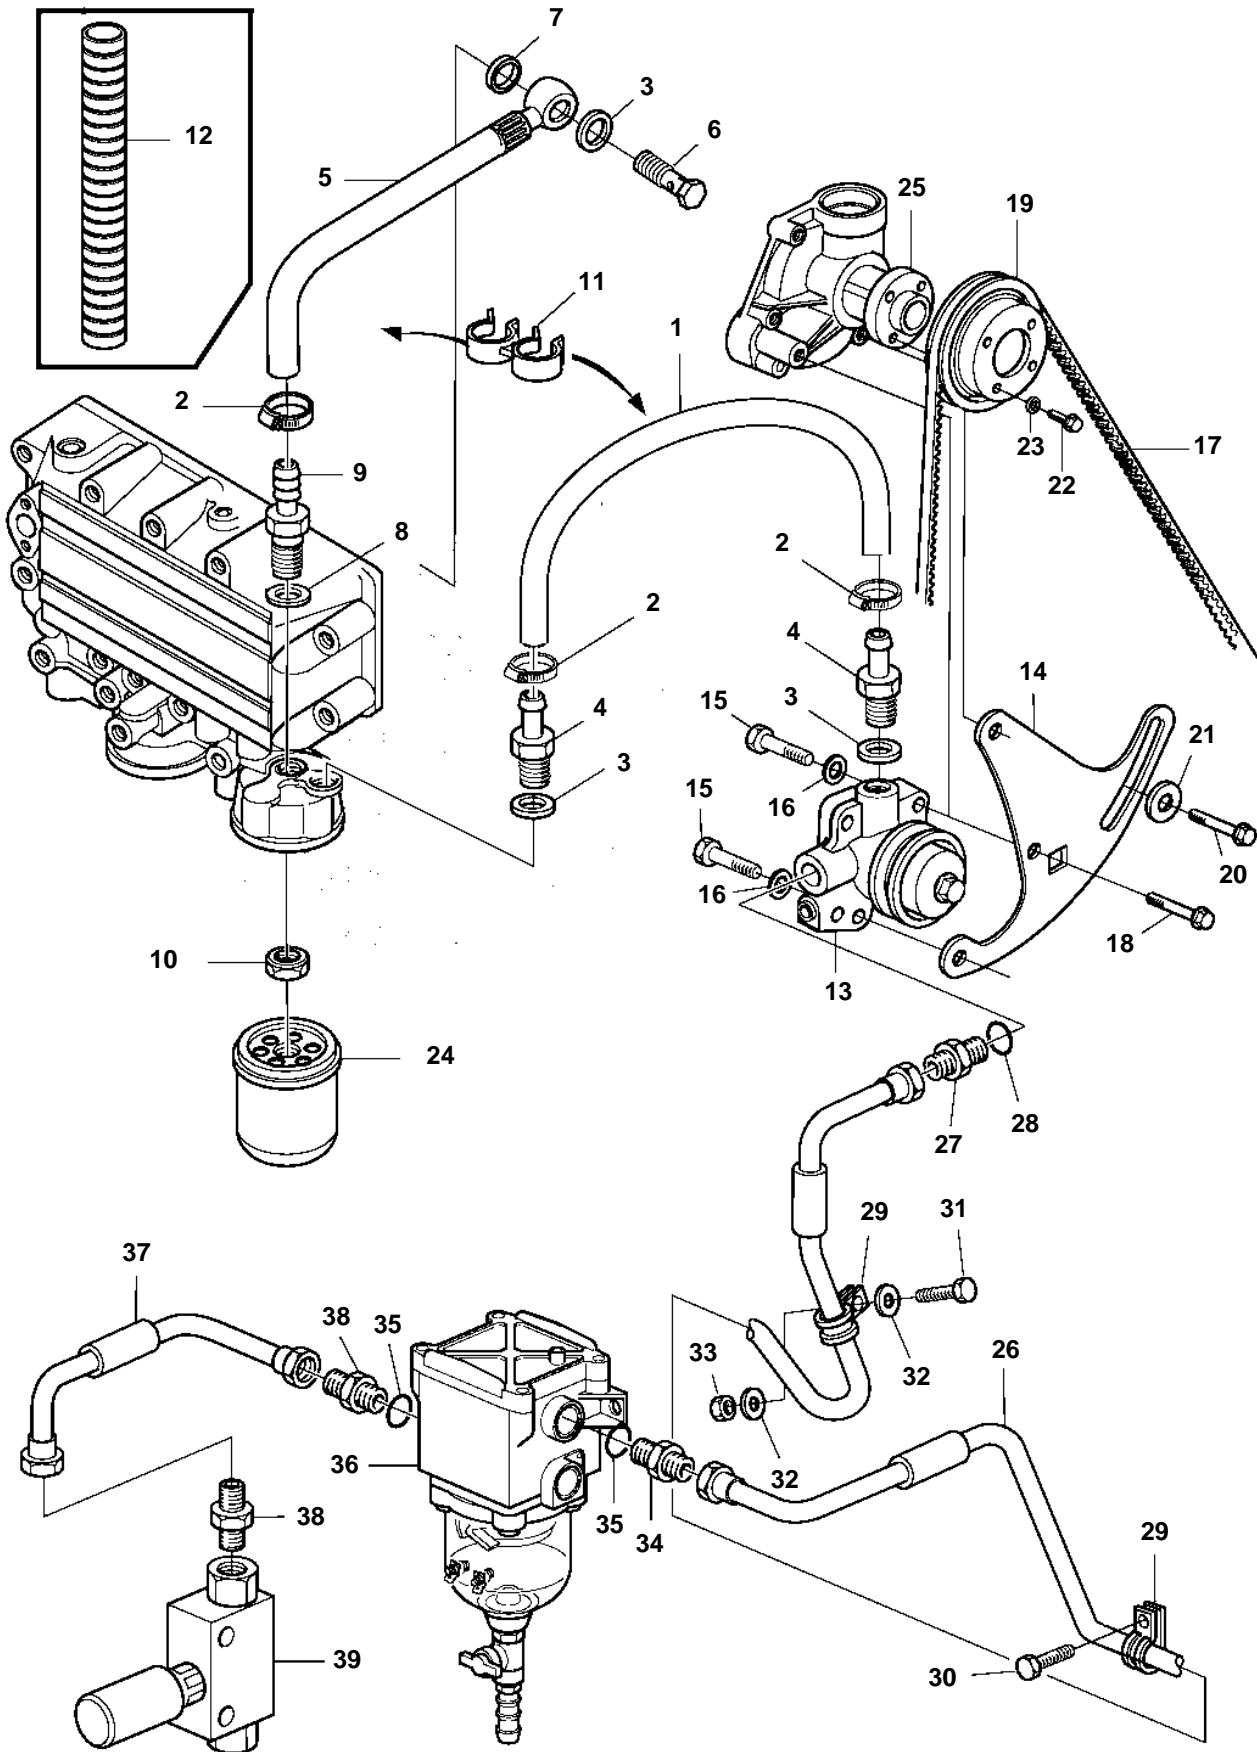

TD720VE

19558

TD720VE

REF	PART NO.	QTY	DESCRIPTION	SEE SEC.	NOTES
1	20405766	1	Fuel hose		
2	20405568	3	Clamp		
3	969011	3	Gasket		
4	20405767	2	Hose nipple		
5	20412579	1	Fuel hose		
	20542732	1	Fuel pipe		ALT
6	20405562	1	Hollow screw		
7	20405769	1	Sealing ring		
8	947622	1	Gasket		
9	20405770	1	Hose nipple		
	20492602	1	Nipple		ALT
10	20441521	1	Nut		
11	20405764	1	Hose attachment		
12	20405763	1	Tube		
13	20497044	1	Fuel pump		
14	20405708	1	Bracket		
15	20450912	2	Screw		
16	20460063	2	Spring washer		
17	978750	1	V-belt		
18	20498595	2	Screw		L=20mm
19	20405705	1	V-belt pulley		
20	20405898	4	Screw		L=12mm
21	20405734	1	Washer		
22	20405792	4	Screw		
23	20502510	4	Washer		
24	3825133	1	Fuel filter		
25		1	Circulation pump	6200	
26		1	Fuel pipe		
27		1	Adapter		
28	20513670	1	Sealing ring		
29	20405532	2	Clamp		
30	20405792	1	Screw		
31	20481759	1	Screw		
32	20460127	2	Washer		
33	20501349	1	Lock nut		
34	20460249	1	Connector		
35	20460248	1	Sealing ring		
36		1	Fuel filter		
				6183	
37		1	Fuel pipe		
38	20542739	2	Nipple		
39	20450901	1	Hand pump	6294	