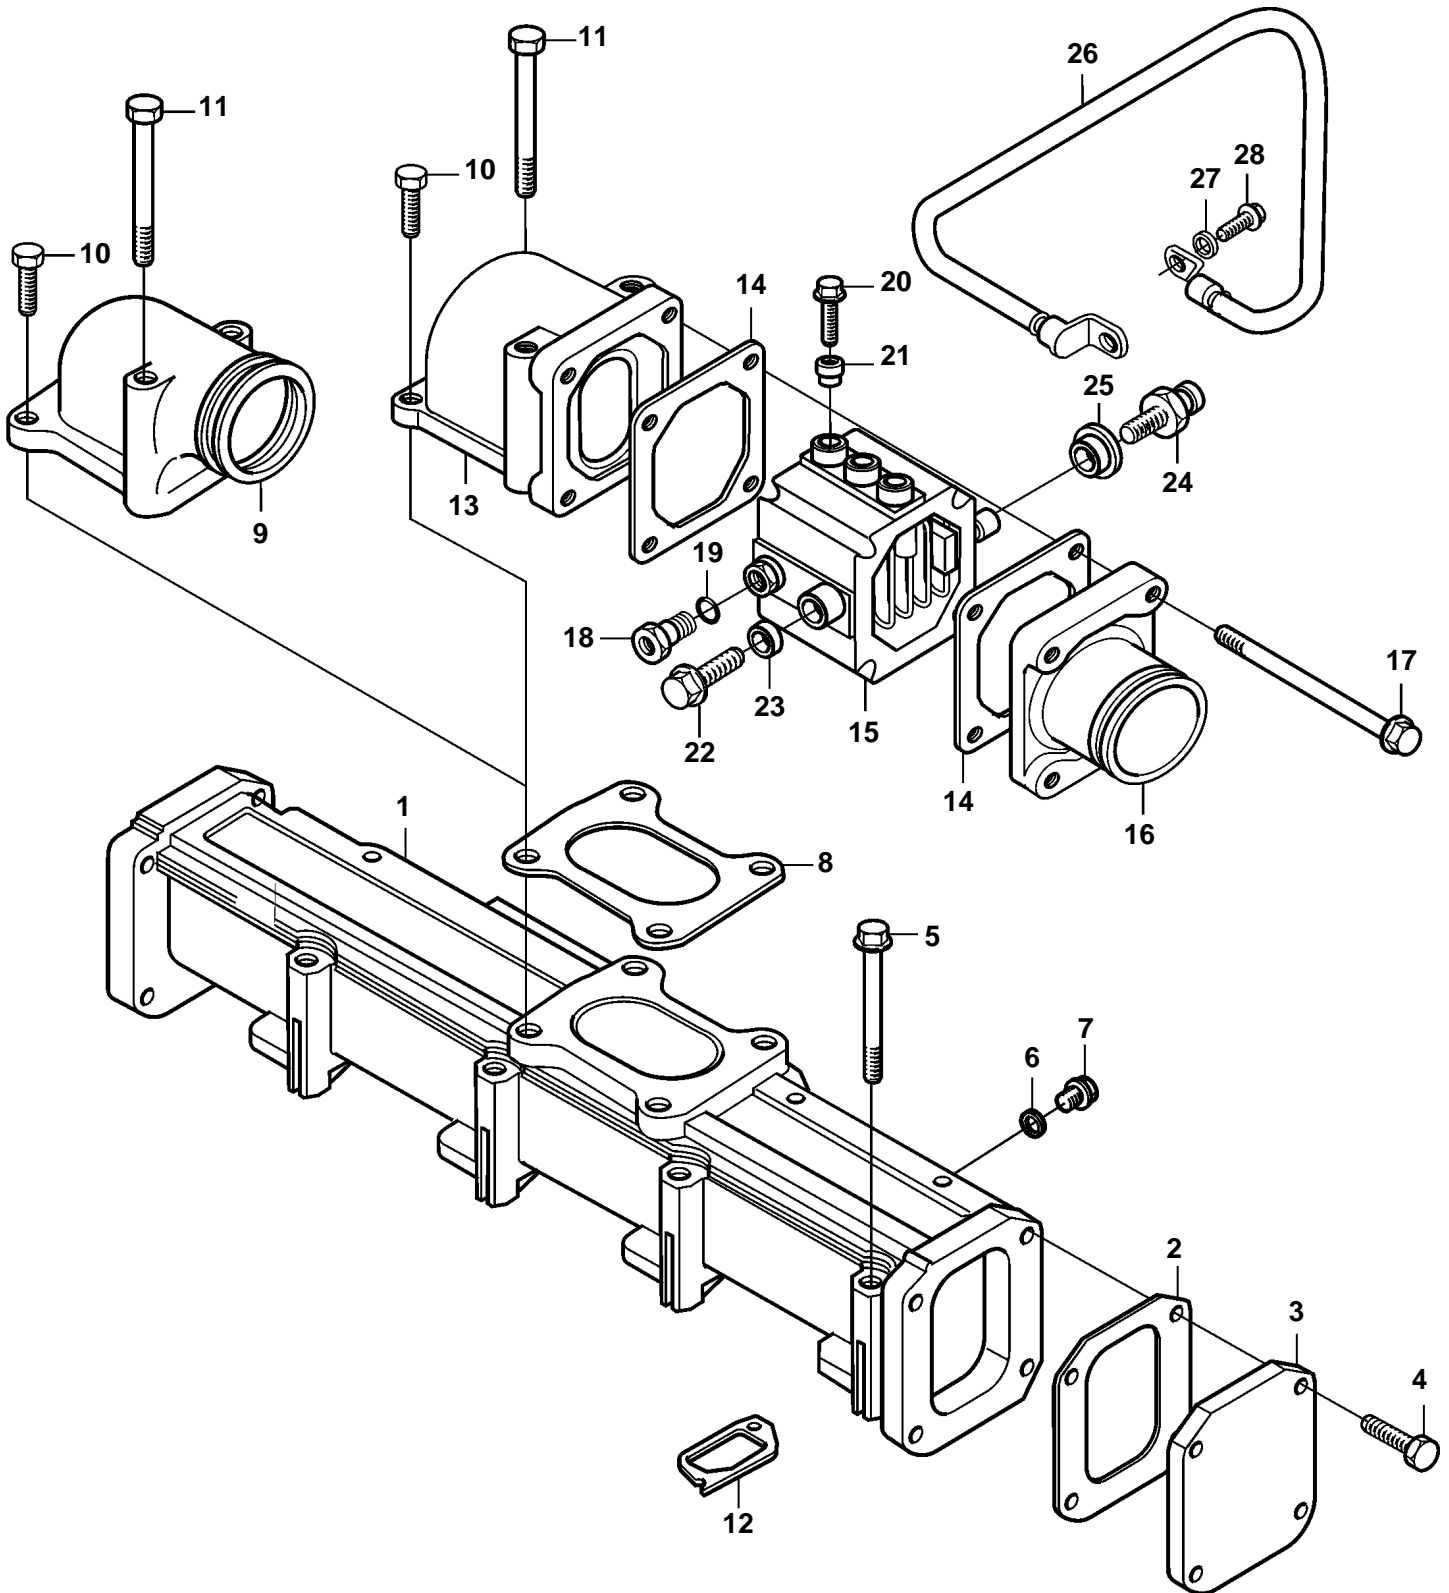

TAD520GE

20524

TAD520GE

REF	PART NO.	QTY	DESCRIPTION	NOTES
1	20724005	1	Charge air pipe	
2	20405613	1	Gasket	
3	20405614	1	Cover	
4	965215	4	Screw	
5	20412601	8	Screw	
6	969011	1	Gasket	
7	960630	1	Plug	
8	20544499	1	Gasket	
9	20412358	1	Inlet bend	STAGE 1 and TIER 1.
10	20459228	2	Hexagon screw	
11	20412601	2	Screw	
12	20591706	1	Gasket	
13	20459066	4	Riser	STAGE 2 and TIER 2.
14	20531832	1	Gasket	
15	20532254	1	Air pre-heater, 12V	
	20572806	1	Air pre-heater, 24V	
16	20555488	1	Hose nipple	
17	20460124	4	Screw	
18	20498498	1	Connector, -pole	
19	20498524	1	Sealing ring	
20	20550356	5	Screw	
21	20550336	5	Insulator	
22	20441520	2	Screw	24V
23	20550368	2	Insulator	24V
24	20572787	1	Connector, +pole	
25	20521558	1	Insulator	
26	20459070	1	Cable	
27	20405898	2	Screw	
28	20460127	2	Washer	