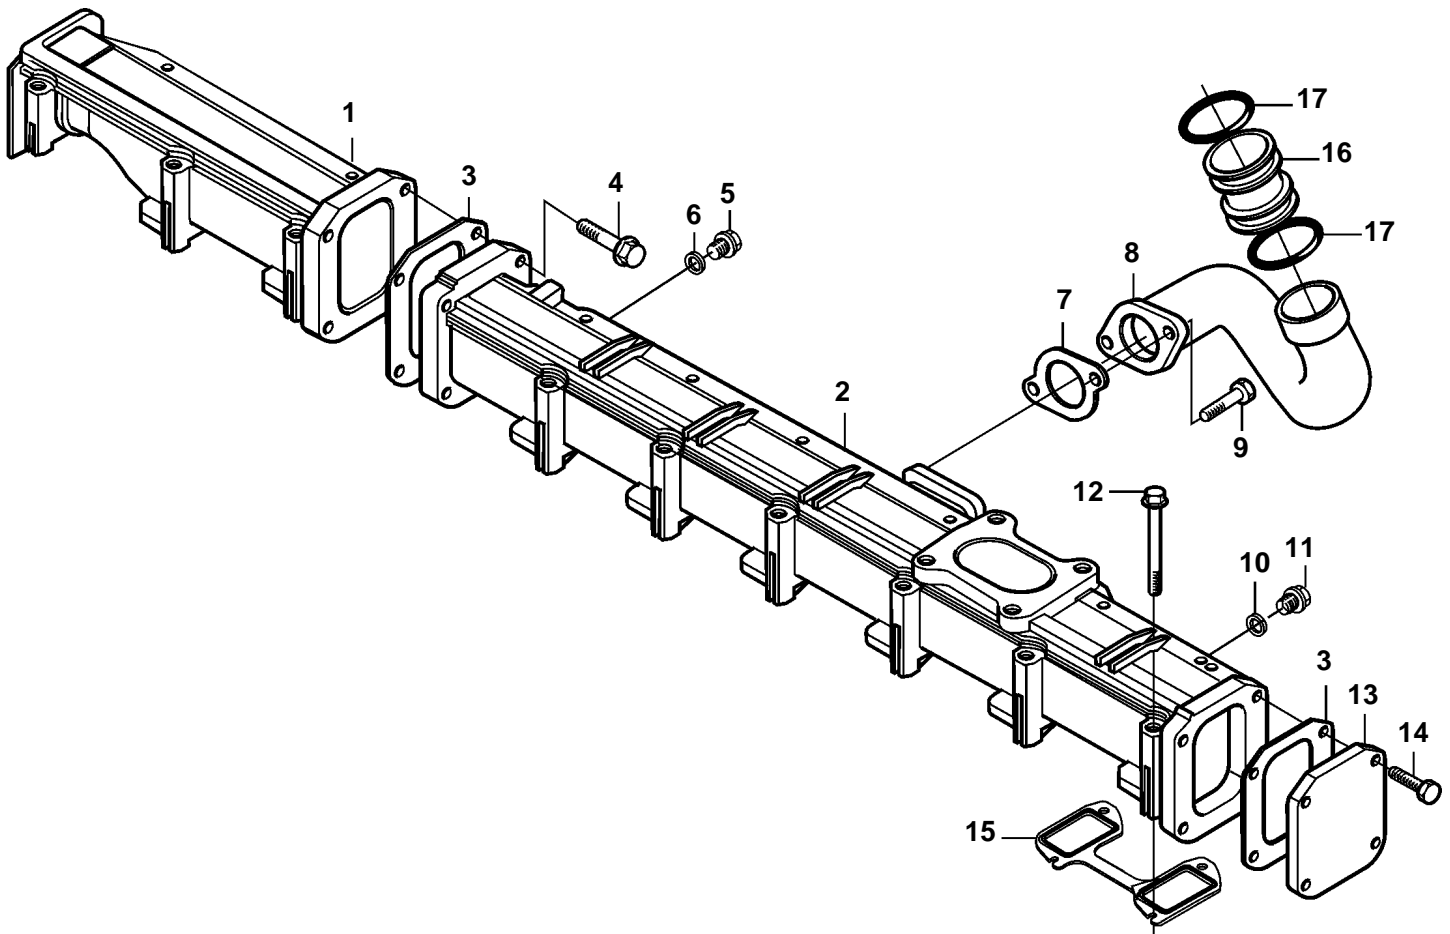

TD720GE

21946

TD720GE

REF	PART NO.	QTY	DESCRIPTION
1	20735611	1	Inlet pipe
2	20735843	1	Inlet pipe
3	20405613	1	Gasket
4	20412340	4	Screw
5	20405556	1	Plug
6	947281	1	Gasket
7	20405621	1	Gasket
8	20405954	1	Inlet bend
9	20412324	2	Screw
10	969011	1	Gasket
11	960630	1	Plug
12	20412601	12	Screw
13	20405614	1	Cover
14	965215	1	Screw
15	20591706	6	Gasket
16	20405944	1	Tube
17	20405535	2	Sealing ring