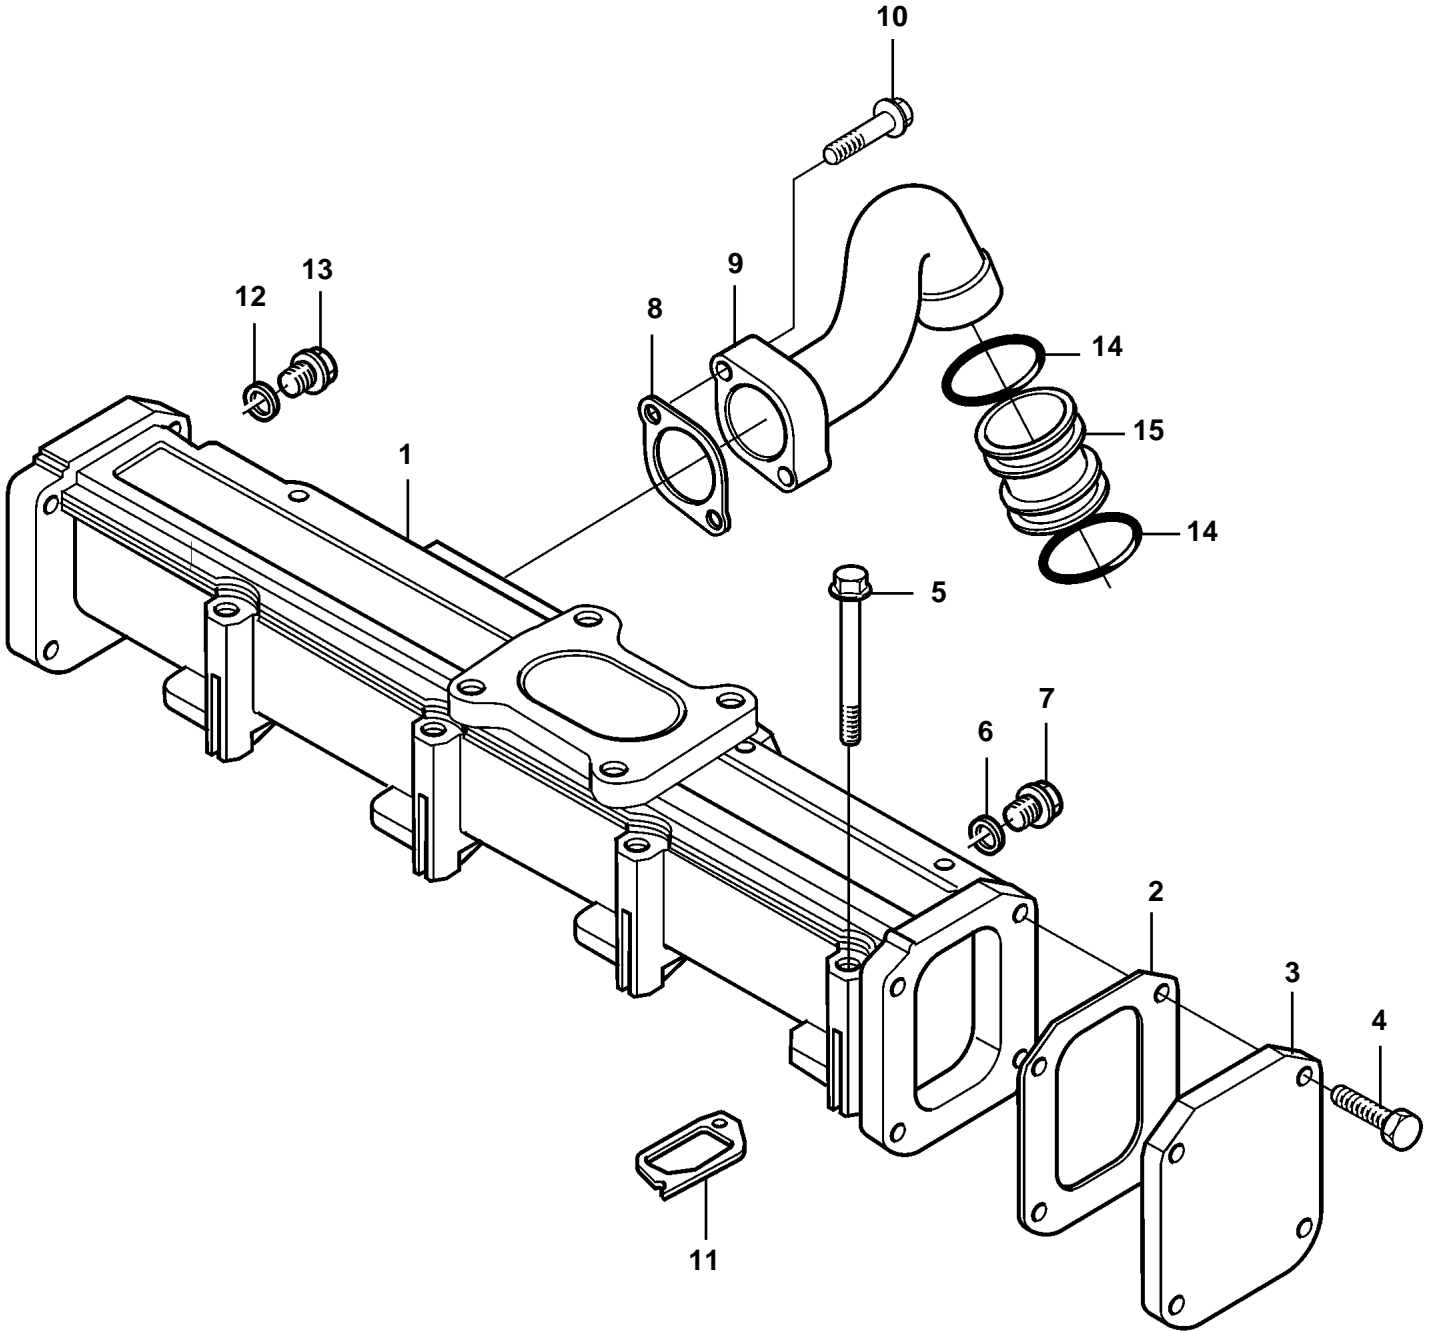

TD520GE

21945

TD520GE

| REF | PART NO. | QTY | DESCRIPTION |
|-----|----------|-----|--------------|
| 1 | 20735825 | 1 | Inlet pipe |
| 2 | 20405613 | 1 | Gasket |
| 3 | 20405614 | 1 | Cover |
| 4 | 965215 | 4 | Screw |
| 5 | 20412601 | 8 | Screw |
| 6 | 969011 | 1 | Gasket |
| 7 | 960630 | 1 | Plug |
| 8 | 20405621 | 1 | Gasket |
| 9 | 20405622 | 1 | Inlet bend |
| 10 | 20412324 | 2 | Screw |
| 11 | 20591706 | 1 | Gasket |
| 12 | 947281 | 1 | Gasket |
| 13 | 888774 | 1 | Plug |
| 14 | 20405536 | 2 | Sealing ring |
| 15 | 20405616 | 1 | Tube |