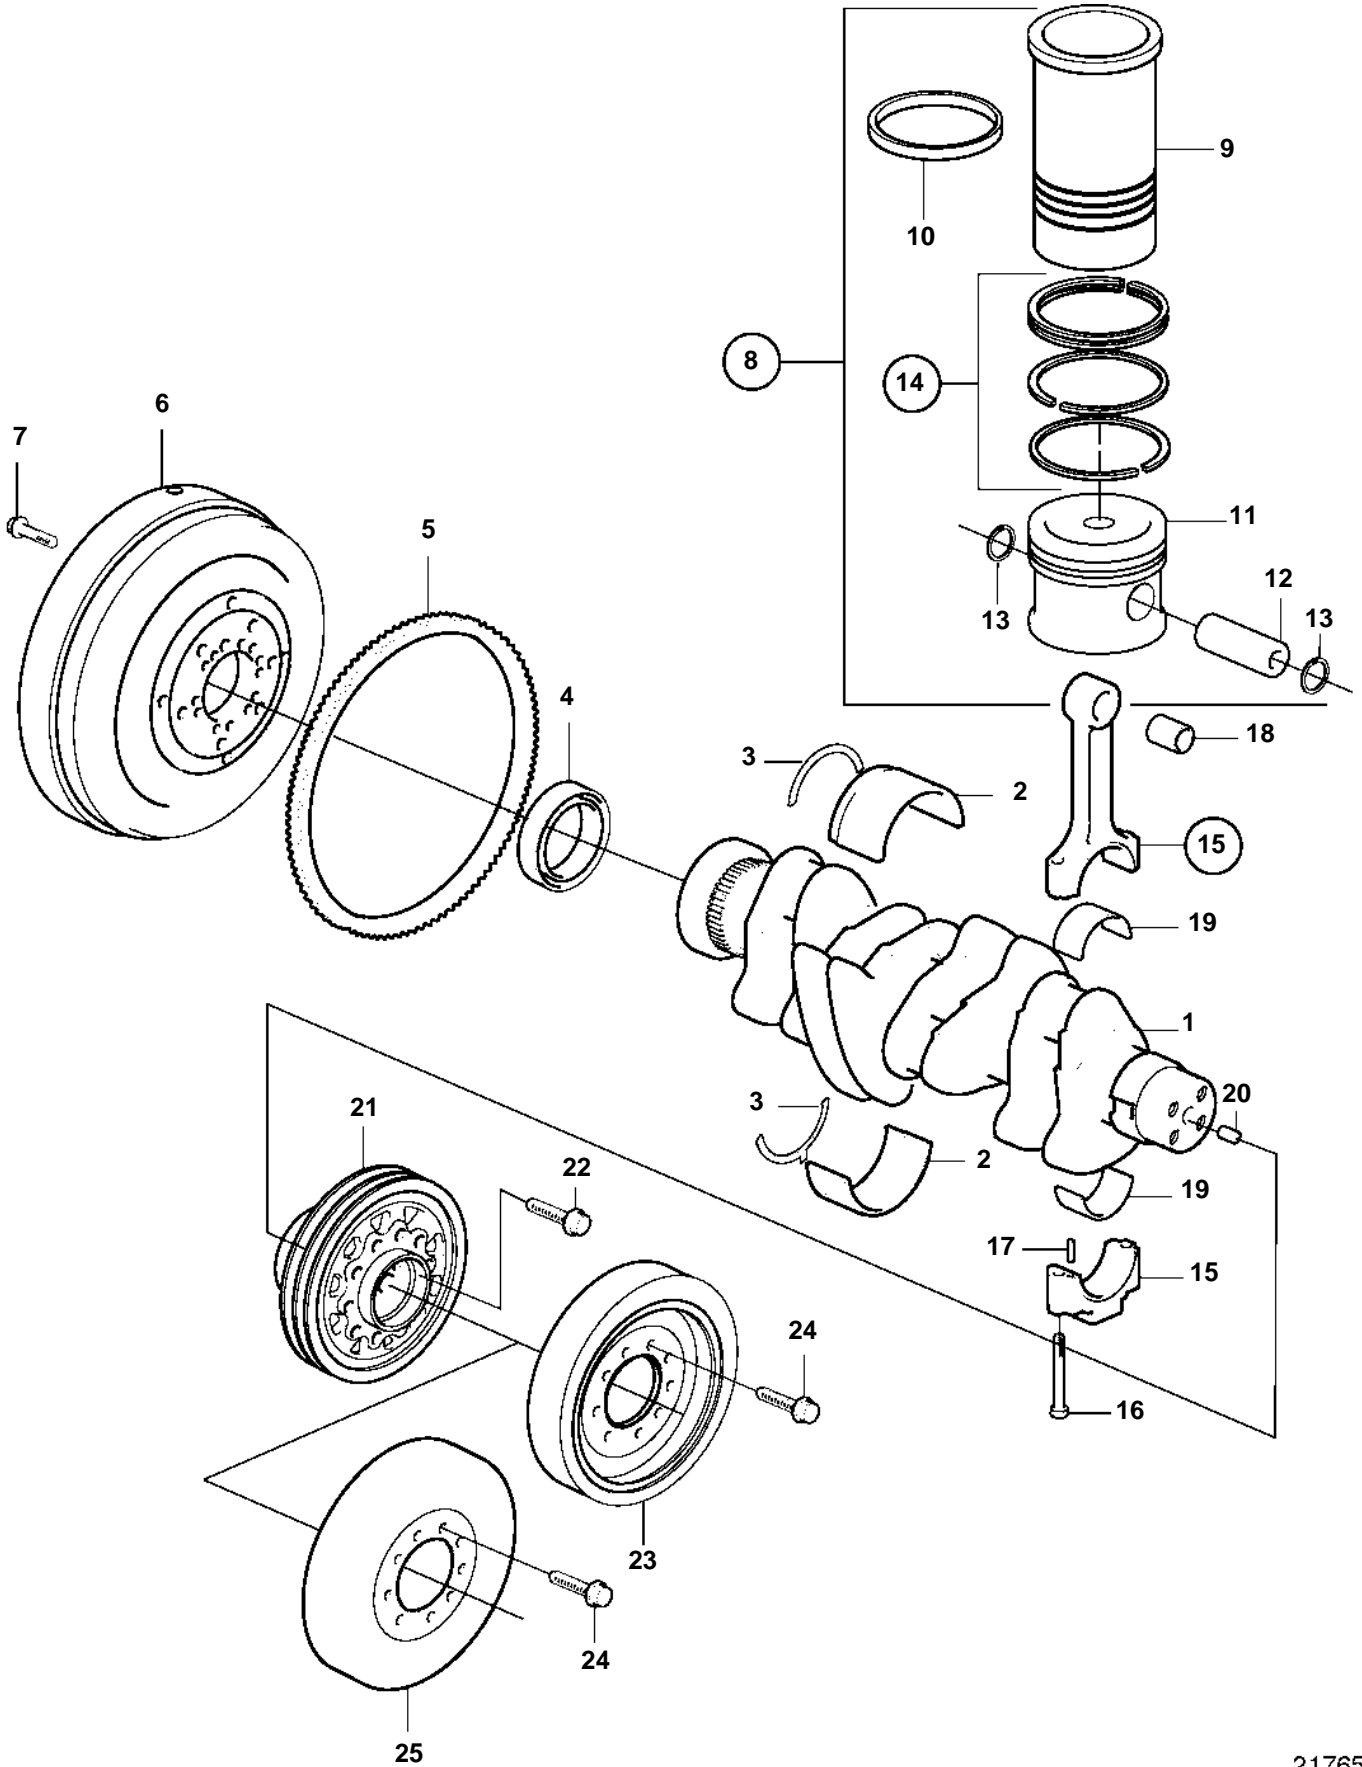

TD720GE

## TD720GE

REF	PART NO.	QTY	DESCRIPTION	SEE SEC.	NOTES
1	20412323	1	Crankshaft		SN-01064130
	20724015	1	Crankshaft		SN-01099467
	20790461	1	Crankshaft		SN-01099468
	20875042	1	Crankshaft		SN01099469-
2	20405516	7	Main bearing kit		STD
	20405529	7	Main bearing kit		U.S=0,25mm
	20405541	7	Main bearing kit		U.S=0,50mm
3	20405899	1	Thrust washer kit		STD
	11700315	1	Thrust washer kit		O.S=0,20mm (3.1mm)
4		1	Crankshaft seal	8435	
5		1	Gear ring		
6		1	Flywheel		
7		10	Screw		
8	877337	6	Cylinder liner kit		
9		6	· Cylinder liner		Marked: CP, on cylinder liner edge.
10	20412762	12	· O-ring		
11		6	· Piston		
12	20405577	6	· · Piston pin		
13	20405576	12	· · Lock ring		
14	20405571	6	· · Piston ring kit		
15	11700324	6	Connecting rod		Replaced by 20585982, SN-1099357
	20585982	6	Connecting rod		SN1099358-
16	11700326	12	· Screw		
17	20450823	6	· Pin		SN-1099357
	20459134	6	· Pin		SN1099358-
18	11700325	6	· Bushing		
19	20565150	6	Big end bearing kit		(11700316), SN-1099357, STD, Only for 11700324
	20717211	6	Big end bearing kit		SN-1099357, Only for 11700324, (11700317), U.S=0,25mm
	20565188	6	Big end bearing kit		(11700318), SN-1099357, U.S=0,50mm, Only for 11700324
	20766790	6	Big end bearing kit		SN1099358-, STD
	20790423	6	Big end bearing kit		SN1099358-, U.S=0,25mm
	20717211	6	Big end bearing kit		SN1099358-, U.S=0,50mm
20	20405634	1	Locating pin		18X24
21	20405725	1	V-belt pulley		Alternator dw/width 238,2/10., For fan mounted on coolant pump, Pump dw/width 237,8/13.
22	20405724	4	Screw		
23	20412598	1	Vibration damper		Standard radiator (normal air temperature)., (280x40)
24	888289	9	Screw		
25	20412598	1	Vibration damper		Tropical radiator (high air temperature)., (340x32)