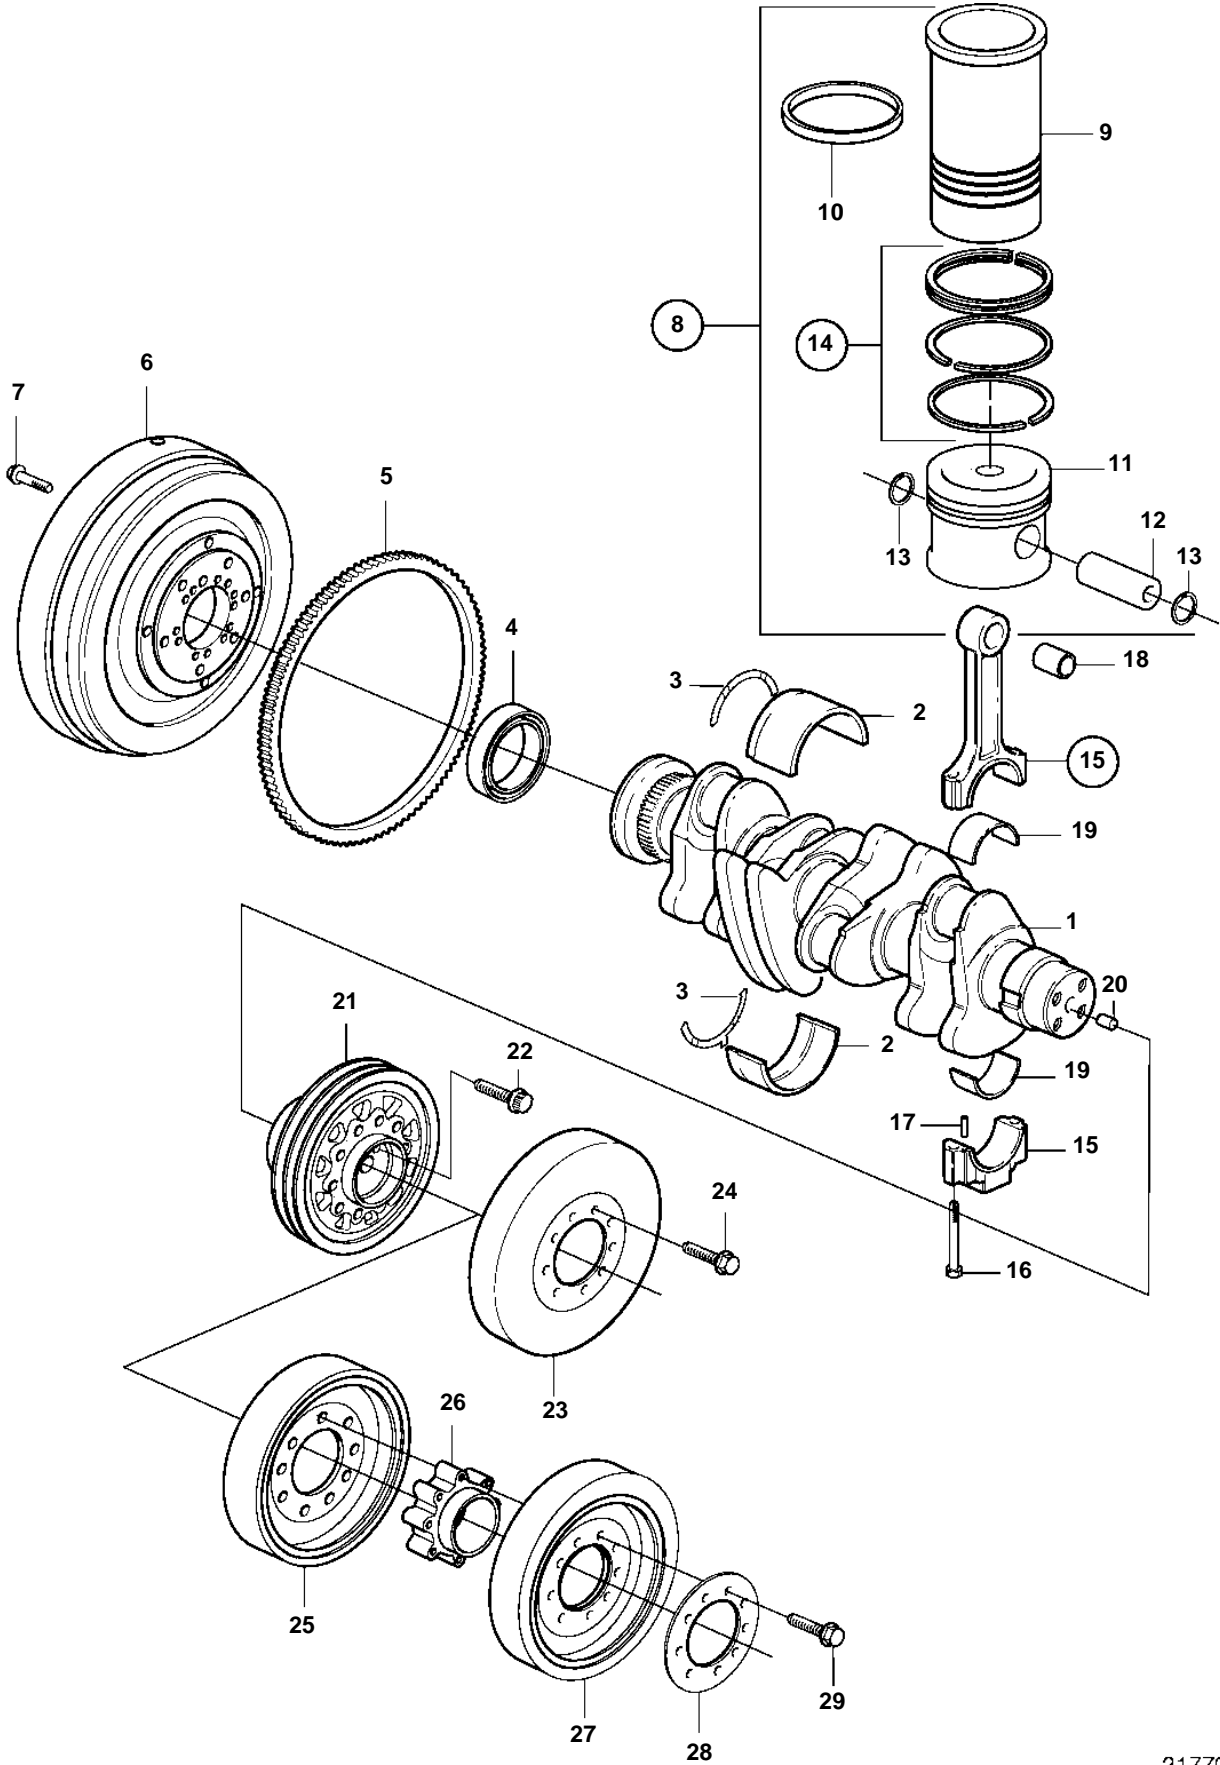

TAD720GE

TAD720GE

REF	PART NO.	QTY	DESCRIPTION	SEE SEC.	NOTES
1	20412323	1	Crankshaft		SN-01064130
	20724015	1	Crankshaft		SN-01099467
	20790461	1	Crankshaft		SN-01099468
	20875042	1	Crankshaft		SN01099469-
2	20405516	7	Main bearing kit		STD
	20405529	7	Main bearing kit		U.S=0,25mm
	20405541	7	Main bearing kit		U.S=0,50mm
3	20405899	1	Thrust washer kit		STD
	11700315	1	Thrust washer kit		O.S=0,20mm (3.1mm)
4		1	Crankshaft seal	8435	
5		1	Gear ring		
6		1	Flywheel		
7		10	Screw		
8	3840278	6	Cylinder liner kit		REPL BY 3843536, SN779907-
	3843536	6	Cylinder liner kit		
9		6	· Cylinder liner		
10	20412762	12	· O-ring		
11		6	· Piston		
12	20405577	6	· · Piston pin		
13	20405576	12	· · Lock ring		
14	20450775	6	· · Piston ring kit		
15	11700324	6	Connecting rod		SN-1099357, Replaced by 20585982
	20585982	6	Connecting rod		SN1099358-
16	11700326	12	· Screw		
17	20450823	6	· Pin		SN-1099357
	20459134	6	· Pin		SN1099358-
18	11700325	6	· Bushing		
19	20565150	6	Big end bearing kit		Only for 11700324, (11700316), SN-1099357, STD
	20717211	6	Big end bearing kit		SN-1099357, Only for 11700324, U.S=0,25mm, (11700317)
	20565188	6	Big end bearing kit		(11700318), SN-1099357, U.S=0,50mm, Only for 11700324
	20766790	6	Big end bearing kit		SN1099358-, STD
	20790423	6	Big end bearing kit		U.S=0,25mm, SN1099358-
	20717211	6	Big end bearing kit		U.S=0,50mm, SN1099358-
20	20405634	1	Locating pin		18X24
21	20405725	1	V-belt pulley		Alternator dw/width 238,2/10., For fan mounted on coolant pump, Pump dw/width 237,8/13.
22	20405724	4	Screw		
23	20412598	1	Vibration damper		(340x32), Tropical radiator (high air temperature).
24	888289	9	Screw		
25	20546792	1	Vibration damper		(248x32), Standard radiator (normal air temperature)., Twin vibration damper (248x32, 280x40)
26	20460799	1	Spacer		Twin vibration damper (248x32, 280x40)
27	20412424	1	Vibration damper		(280x40), Standard radiator (normal air temperature)., Twin vibration damper (248x32, 280x40)
28	20460800	1	Washer		
29	20460205	9	Screw		