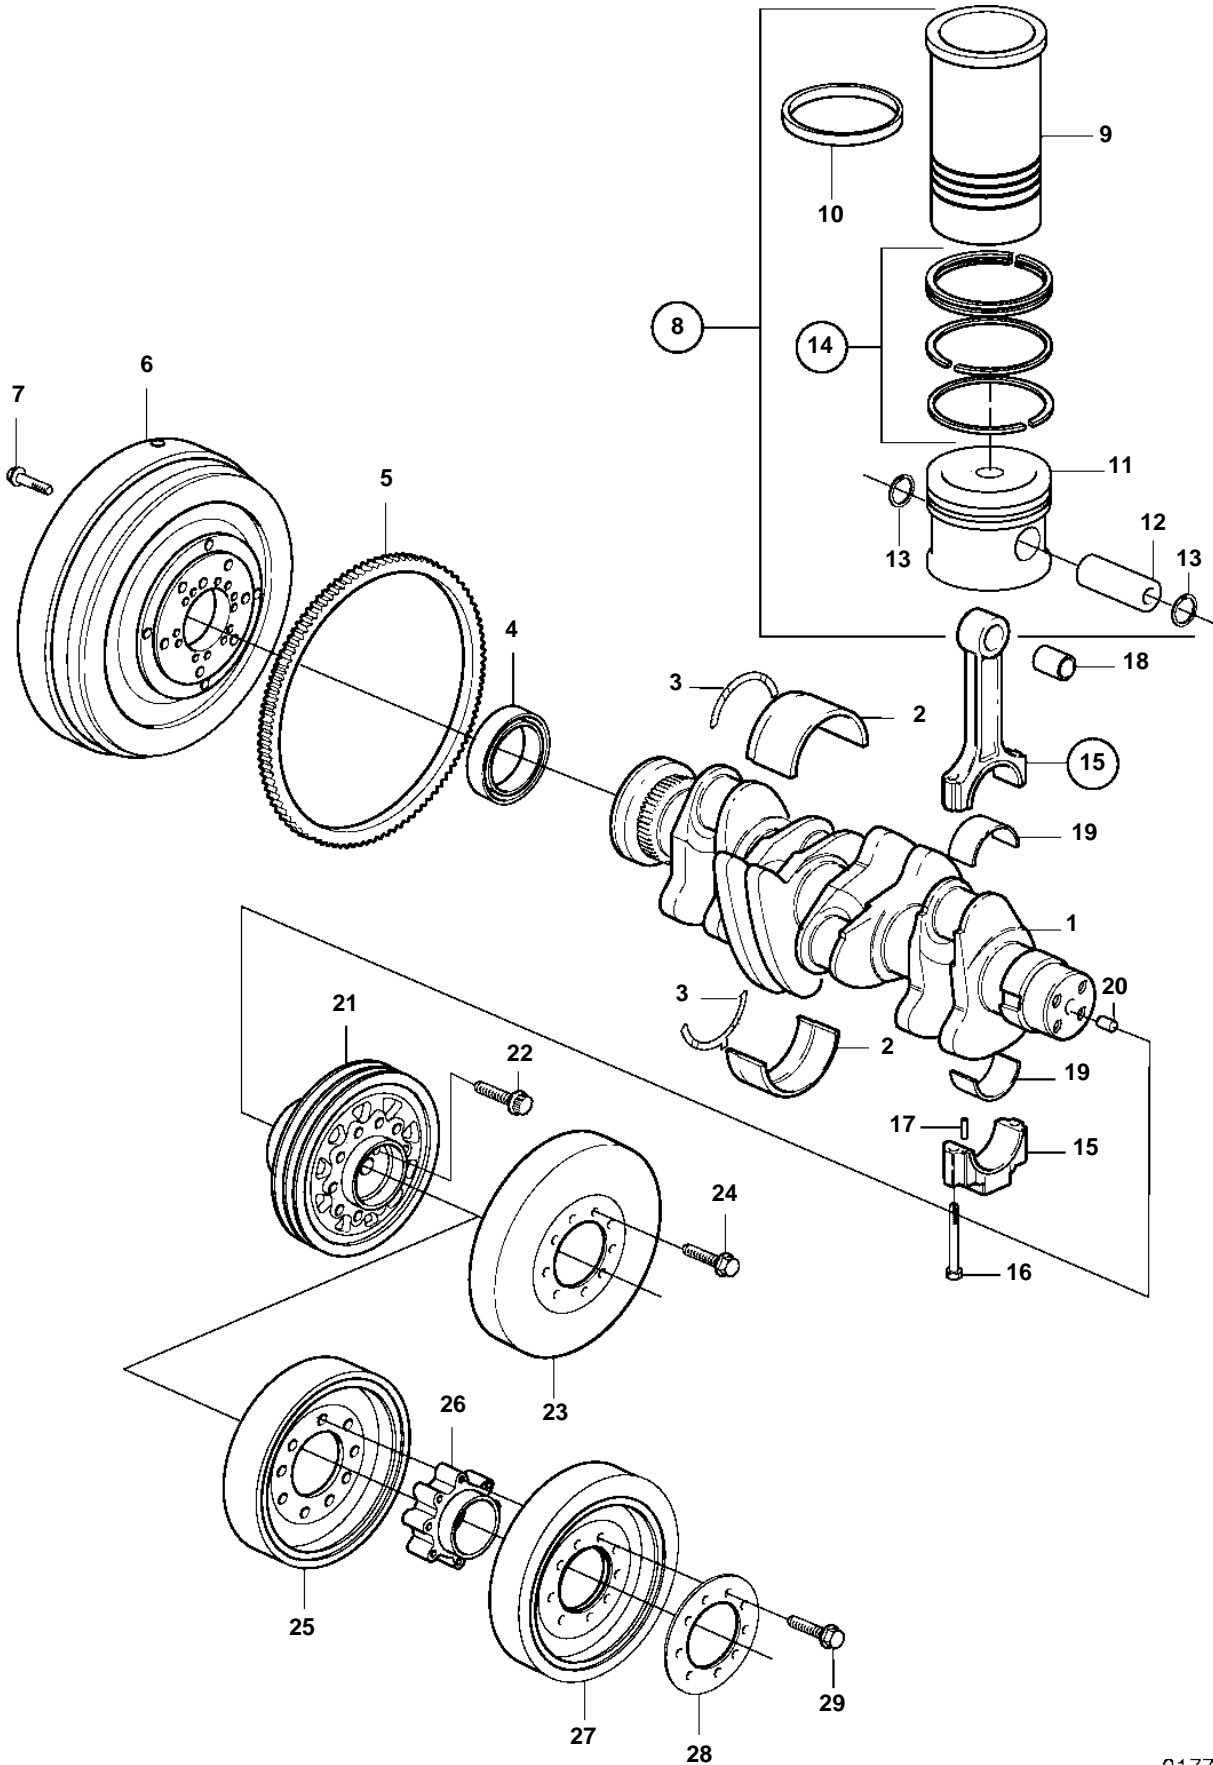

TAD720GE

TAD720GE

REF	PART NO.	QTY	DESCRIPTION	SEE SEC.	NOTES
1	20412323	1	Crankshaft		SN-01064130
	20724015	1	Crankshaft		SN-01099467
	20790461	1	Crankshaft		SN-01099468
	20875042	1	Crankshaft		SN01099469-
2	20405516	7	Main bearing kit		STD
	20405529	7	Main bearing kit		U.S=0,25mm
	20405541	7	Main bearing kit		U.S=0,50mm
3	20405899	1	Thrust washer kit		STD
	11700315	1	Thrust washer kit		O.S=0,20mm (3.1mm)
4		1	Crankshaft seal	8435	
5		1	Gear ring		
6		1	Flywheel		
7		10	Screw		
8	888363	6	Cylinder liner kit		SN-779906, REPL BY 3843537
	3843537	6	Cylinder liner kit		
9		6	· Cylinder liner		Marked: HL, on cylinder liner edge.
10	20412762	12	· O-ring		
11		6	· Piston		
12	20405577	6	· · Piston pin		
13	20405576	12	· · Lock ring		
14	20450775	6	· · Piston ring kit		
15	20585982	6	Connecting rod		SN1099358-
16	11700326	12	· Screw		
17	20450823	6	· Pin		SN-1099357
	20459134	6	· Pin		SN1099358-
18	11700325	6	· Bushing		
19	20565150	6	Big end bearing kit		STD, SN-1099357, Only for 11700324, (11700316)
	20717211	6	Big end bearing kit		SN-1099357, (11700317), Only for 11700324, U.S=0,25mm
	20565188	6	Big end bearing kit		(11700318), U.S=0,50mm, SN-1099357, Only for 11700324
	20766790	6	Big end bearing kit		STD, SN1099358-
	20790423	6	Big end bearing kit		SN1099358-, U.S=0,25mm
	20717211	6	Big end bearing kit		SN1099358-, U.S=0,50mm
20	20405634	1	Locating pin		18X24
21	20405725	1	V-belt pulley		Alternator dw/width 238,2/10., Pump dw/width 237,8/13., For fan mounted on coolant pump
22	20405724	4	Screw		
23	20412598	1	Vibration damper		Tropical radiator (high air temperature)., (340x32)
24	888289	9	Screw		
25	20546792	1	Vibration damper		(248x32), Standard radiator (normal air temperature)., Twin vibration damper (248x32, 280x40)
26	20460799	1	Spacer		Twin vibration damper (248x32, 280x40)
27	20412424	1	Vibration damper		Twin vibration damper (248x32, 280x40), Standard radiator (normal air temperature)., (280x40)
28	20460800	1	Washer		
29	20460205	9	Screw		