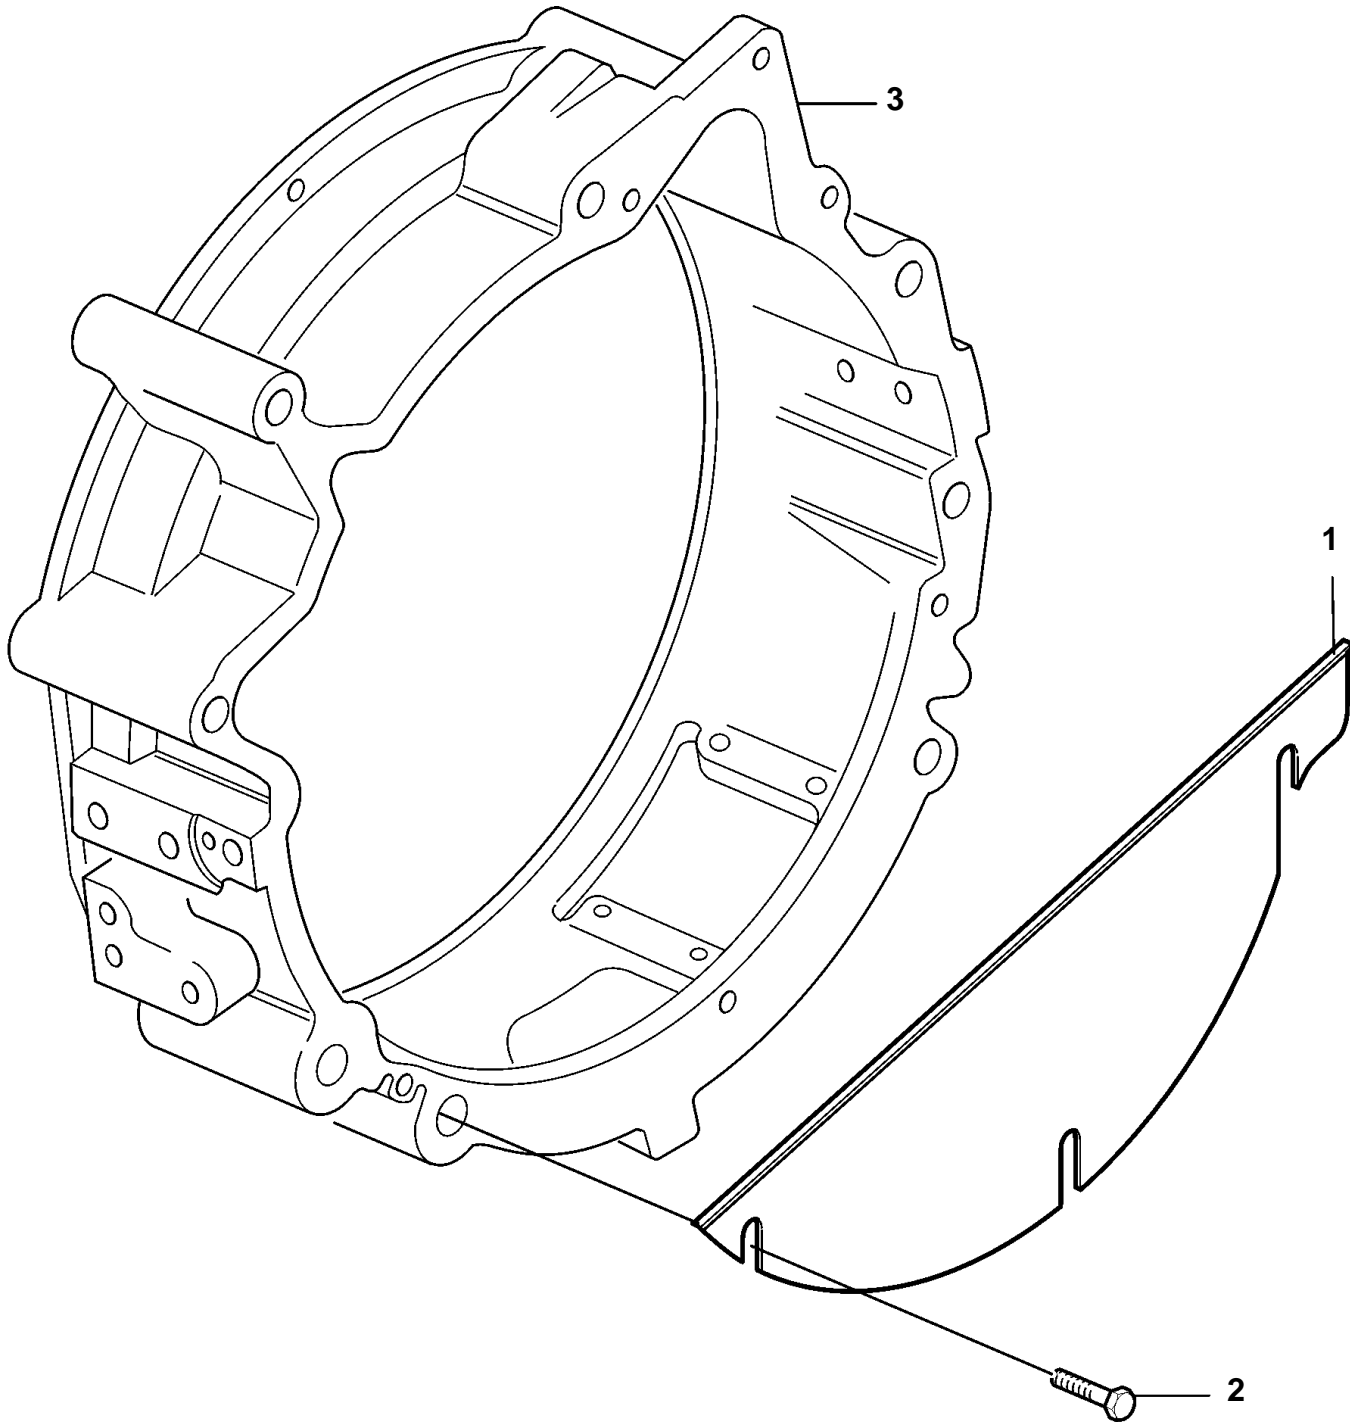

TD420VE, TAD420VE, TAD620VE

19348

TD420VE, TAD420VE, TAD620VE

REF	PART NO.	QTY	DESCRIPTION
1	20405542	1	Cover plate
2	945358	3	Flange screw
3		1	Flywheel housing