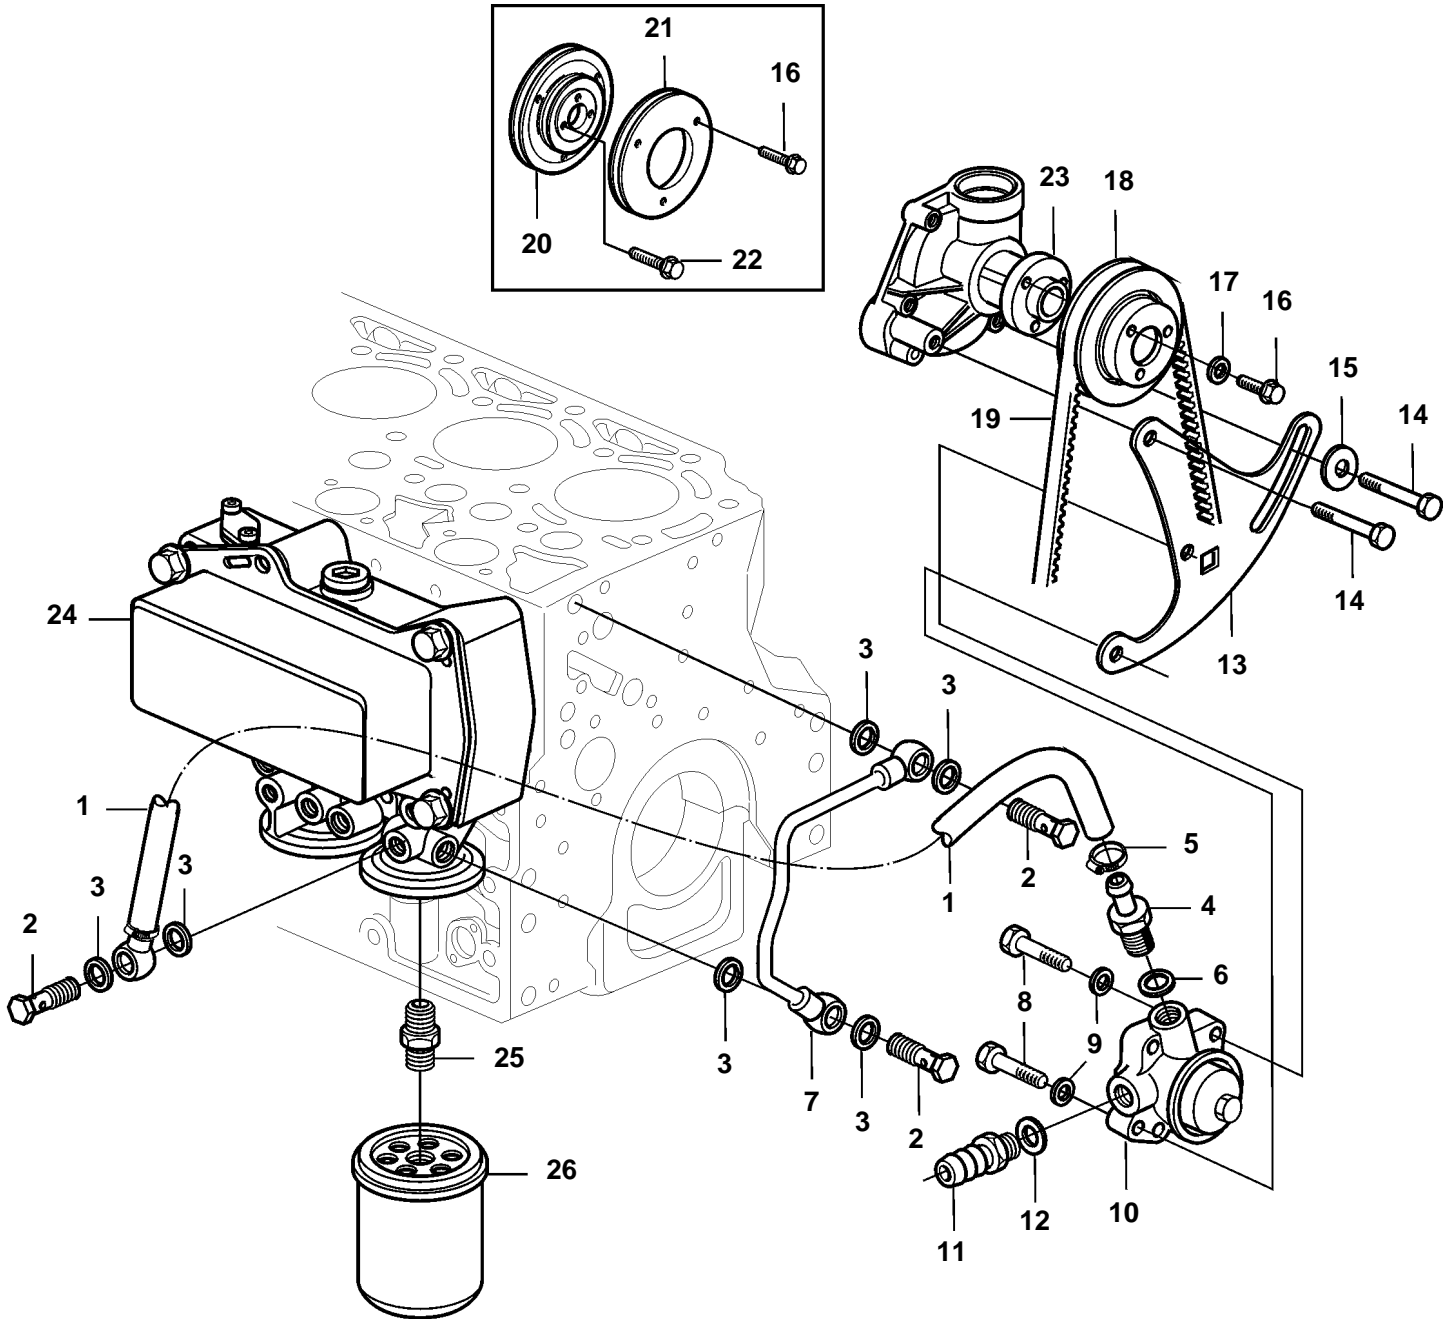

TD420VE, TAD420VE, TAD620VE

19233

TD420VE, TAD420VE, TAD620VE

REF	PART NO.	QTY	DESCRIPTION	SEE SEC.	NOTES
1	20460044	1	Fuel hose		L=275mm
2	25167	3	Hollow screw		
3	969011	6	Gasket		
4	20405767	1	Hose nipple		
5	20405568	1	Clamp		
6	20459981	1	Sealing ring		
7	20476138	1	Fuel pipe		
8	20498538	2	Screw		L=25mm
9	20460063	2	Spring washer		
10	20509128	1	Fuel pump		
11	20412596	1	Hose nipple		
12	947622	1	Gasket		
13	20460032	1	Bracket		
14	20507154	2	Screw		
15	20405734	2	Washer		
16	20405898	3	Screw		L=12mm
17	20502510	3	Washer		
18	20464431	1	Pulley		
19		1	Drive belt		
20	20464432	1	Pulley		For alternator high right mounted., Without fan and for fan mounted on crankshaft.
21	20460303	1	Pulley		Without fan and for fan mounted on crankshaft., For alternator high right mounted.
22	20405792	3	Screw		
23		1	Circulation pump	5995	
24		1	Oil cooler, housing		TD, TAD420VE
				5713	
		1	Oil cooler, housing		TAD620VE
				5714	
25	20459200	1	Nipple		
26	3825133	1	Fuel filter		