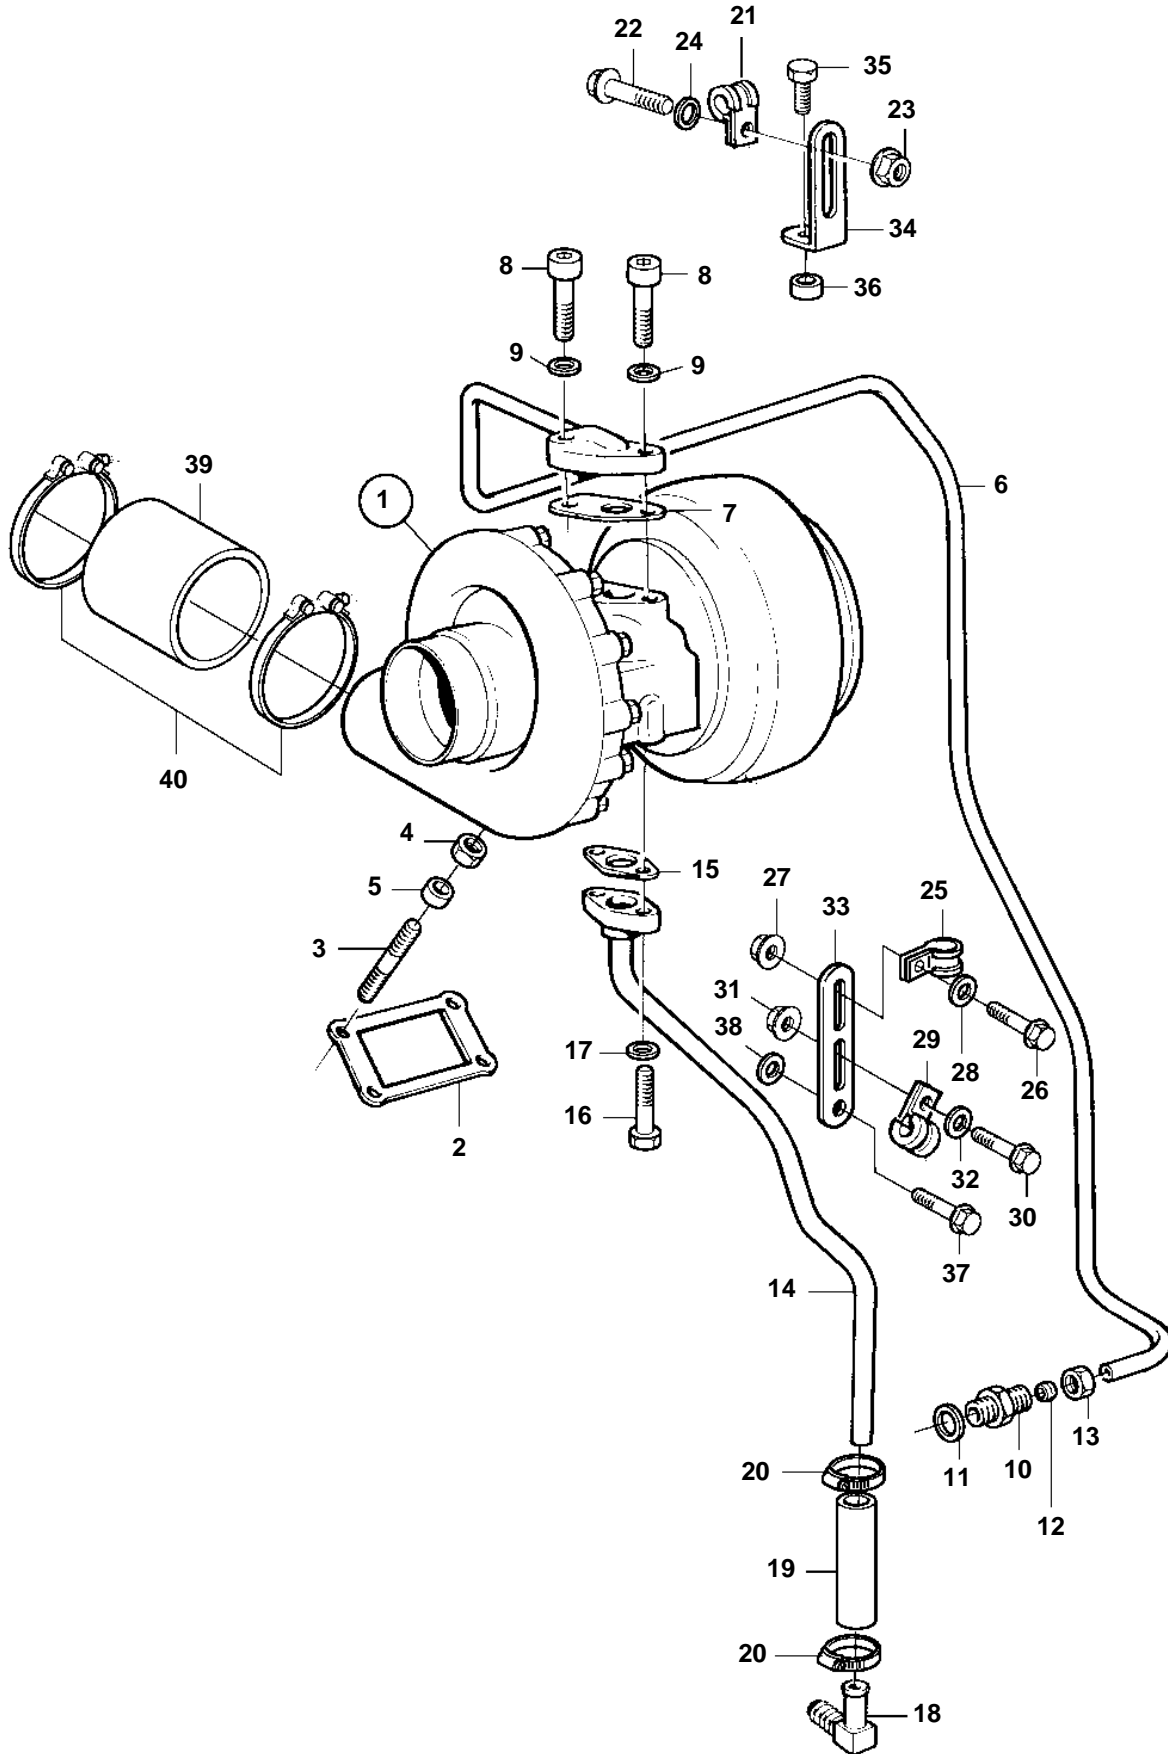

TD164KAE

TD164KAE

REF	PART NO.	QTY	DESCRIPTION	NOTES
1	11033755	1	Turbo Comps. not spec.	
2	470939	1	Gasket	
3	977298	4	Stud	
4	1543499	4	Nut	
5	470467	4	Spacer sleeve	
6	11032041	1	Oil feed pipe	
7	420641	1	Gasket	
8	959238	1	Screw	L=25mm
	959239	1	Screw	L=30mm
9	955895	2	Washer	
10	941330	1	Nipple	
11	11998	1	Gasket	
12	980782	1	Ferrule	
13	941331	1	Nut	
14	11032042	1	Oil return pipe	
15	1543360	1	Gasket	
16	970947	2	Screw	
17	941908	2	Spring washer	
18	981197	1	Elbow nipple	
19	466328	1	Rubber hose	
20	943473	2	Hose clamp	
21	952626	1	Clamp	
22	946544	1	Flange screw	
23	945407	1	Flange nut	
24	955892	1	Washer	
25	952626	1	Clamp	
26	946544	1	Flange screw	
27	945407	1	Flange nut	
28	955892	1	Washer	
29	952631	1	Clamp	
30	946544	1	Flange screw	
31	945407	1	Flange nut	
32	955892	1	Washer	
33	965540	1	Bracket	
34	965555	1	Bracket	
35	100223	1	Screw	
36	946048	1	Spacer washer	
37		1	Screw-oil-filter housing	
38	961169	1	Washer	
39	11033816	1	Hose	
40	1660909	2	Hose clamp	