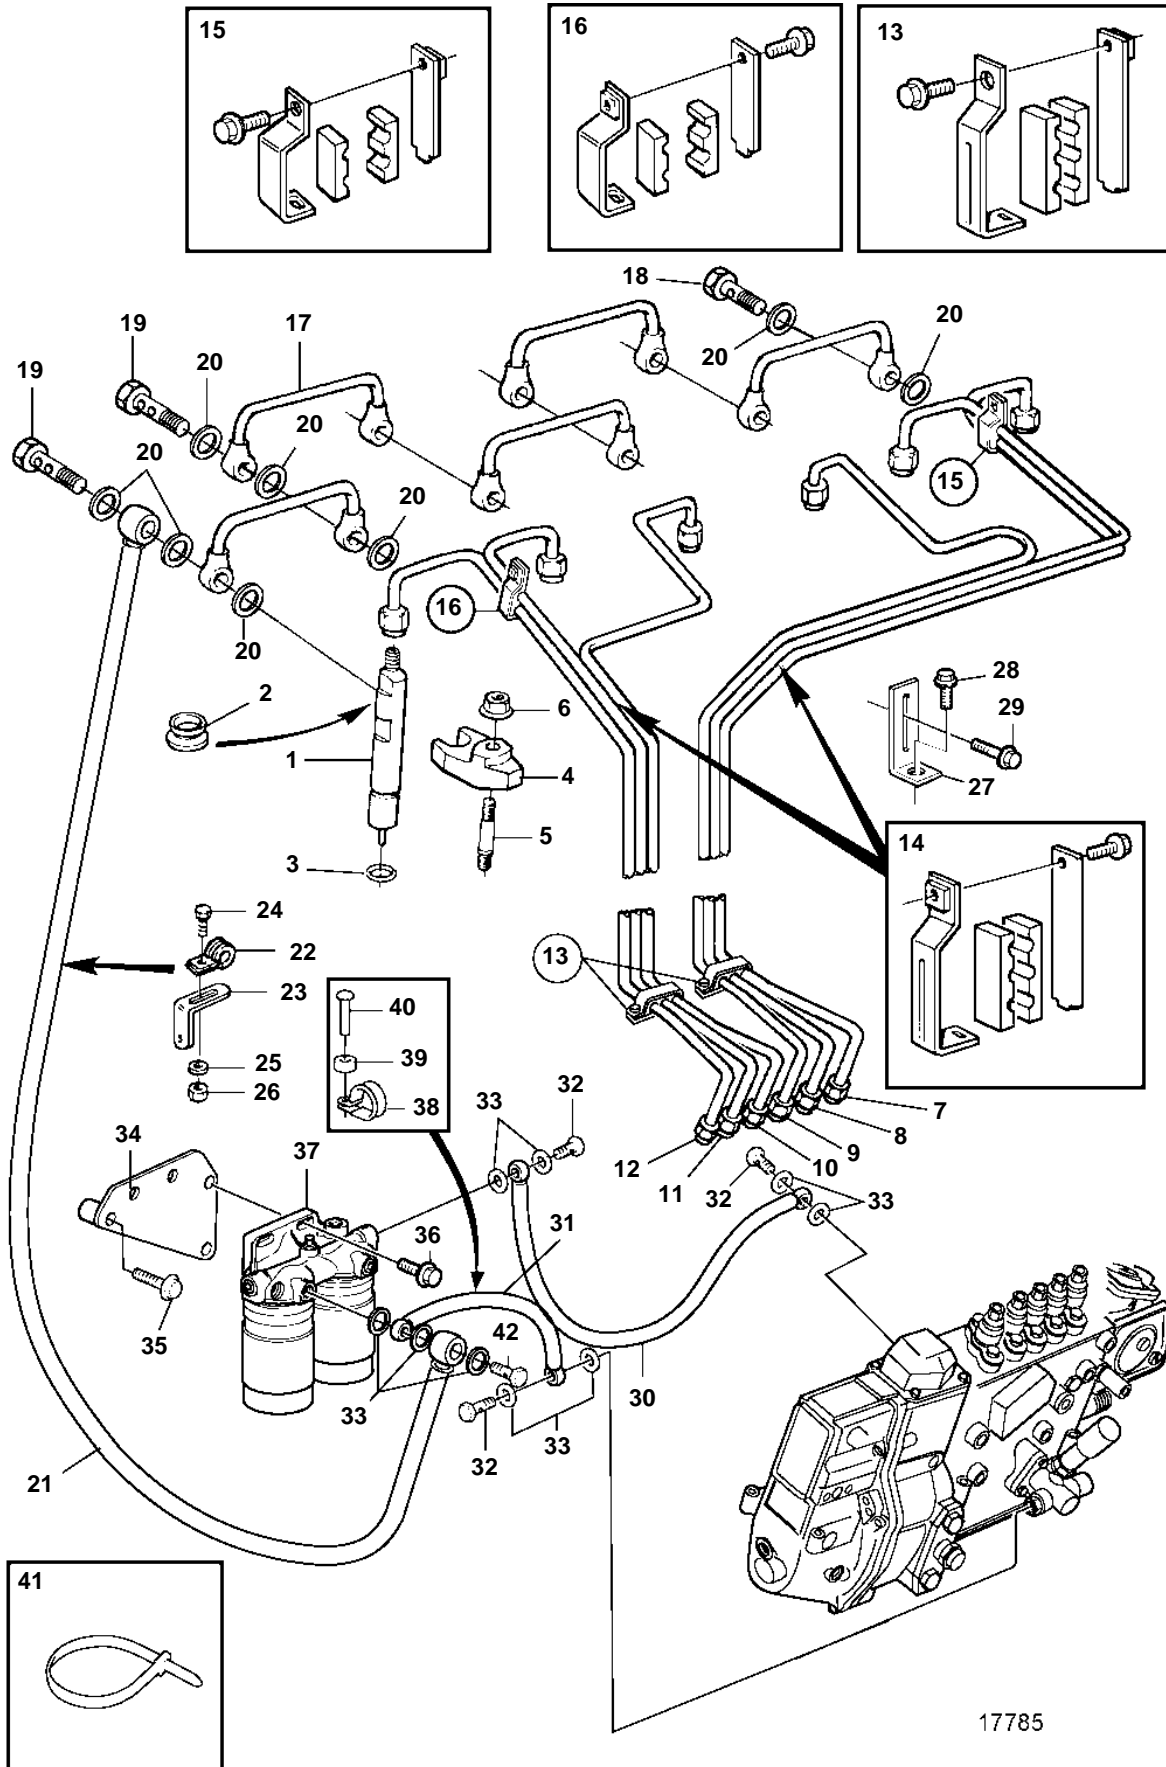

TD164KAE

TD164KAE

REF	PART NO.	QTY	DESCRIPTION	SEE SEC.	NOTES
1	1556446	6	Injector	4270	
2	1543751	6	Sealing ring, valve cover		
3	1543574	6	O-ring		
4	1543497	6	Yoke		
5	470560	6	Stud		
6	1543499	6	Nut		
7	3825621	1	Delivery pipe, cyl 1		
8	3825622	1	Delivery pipe, cyl 2		
9	3825623	1	Delivery pipe, cyl 3		
10	3825624	1	Delivery pipe, cyl 4		
11	3825625	1	Delivery pipe, cyl 5		
12	3825626	1	Delivery pipe, cyl 6		
13	8194328	2	Clamp, 3-pipes/ lower		
14	8194352	2	Clamp, 3-pipes/ upper		
15	8194327	1	Clamp, 2-pipes/ cyl 1-2		
16	8194351	1	Clamp, 2-pipes/ cyl 5-6		
17	1543683	5	Tube		
18	74033	2	Hollow screw		L=16mm
19	966834	5	Hollow screw		L=24mm
20	947620	17	Gasket		
21	11127014	1	Leak-off line		
22	952623	2	Clamp		
23	965552	1	Bracket, timing gear cover		
24	956094	1	Screw		
25	955892	1	Washer		
26	945407	1	Flange nut		
27	965552	2	Bracket, induction manifold		
28	944926	2	Flange screw		
29	946544	2	Flange screw		
30	1556465	1	Fuel pipe		
31	477838	1	Fuel pipe		
32	25167	5	Hollow screw		
33	969011	10	Gasket		
34	849769	1	Bracket		
35	965180	2	Flange screw		
36	965185	2	Flange screw		
37	8194541	1	Filter housing	4268	
38	952629	1	Clamp		
39	944563	1	Spacer washer		
40	956094	1	Screw		
41	948211	4	Strip clamp		
42	978197	1	Hollow screw		