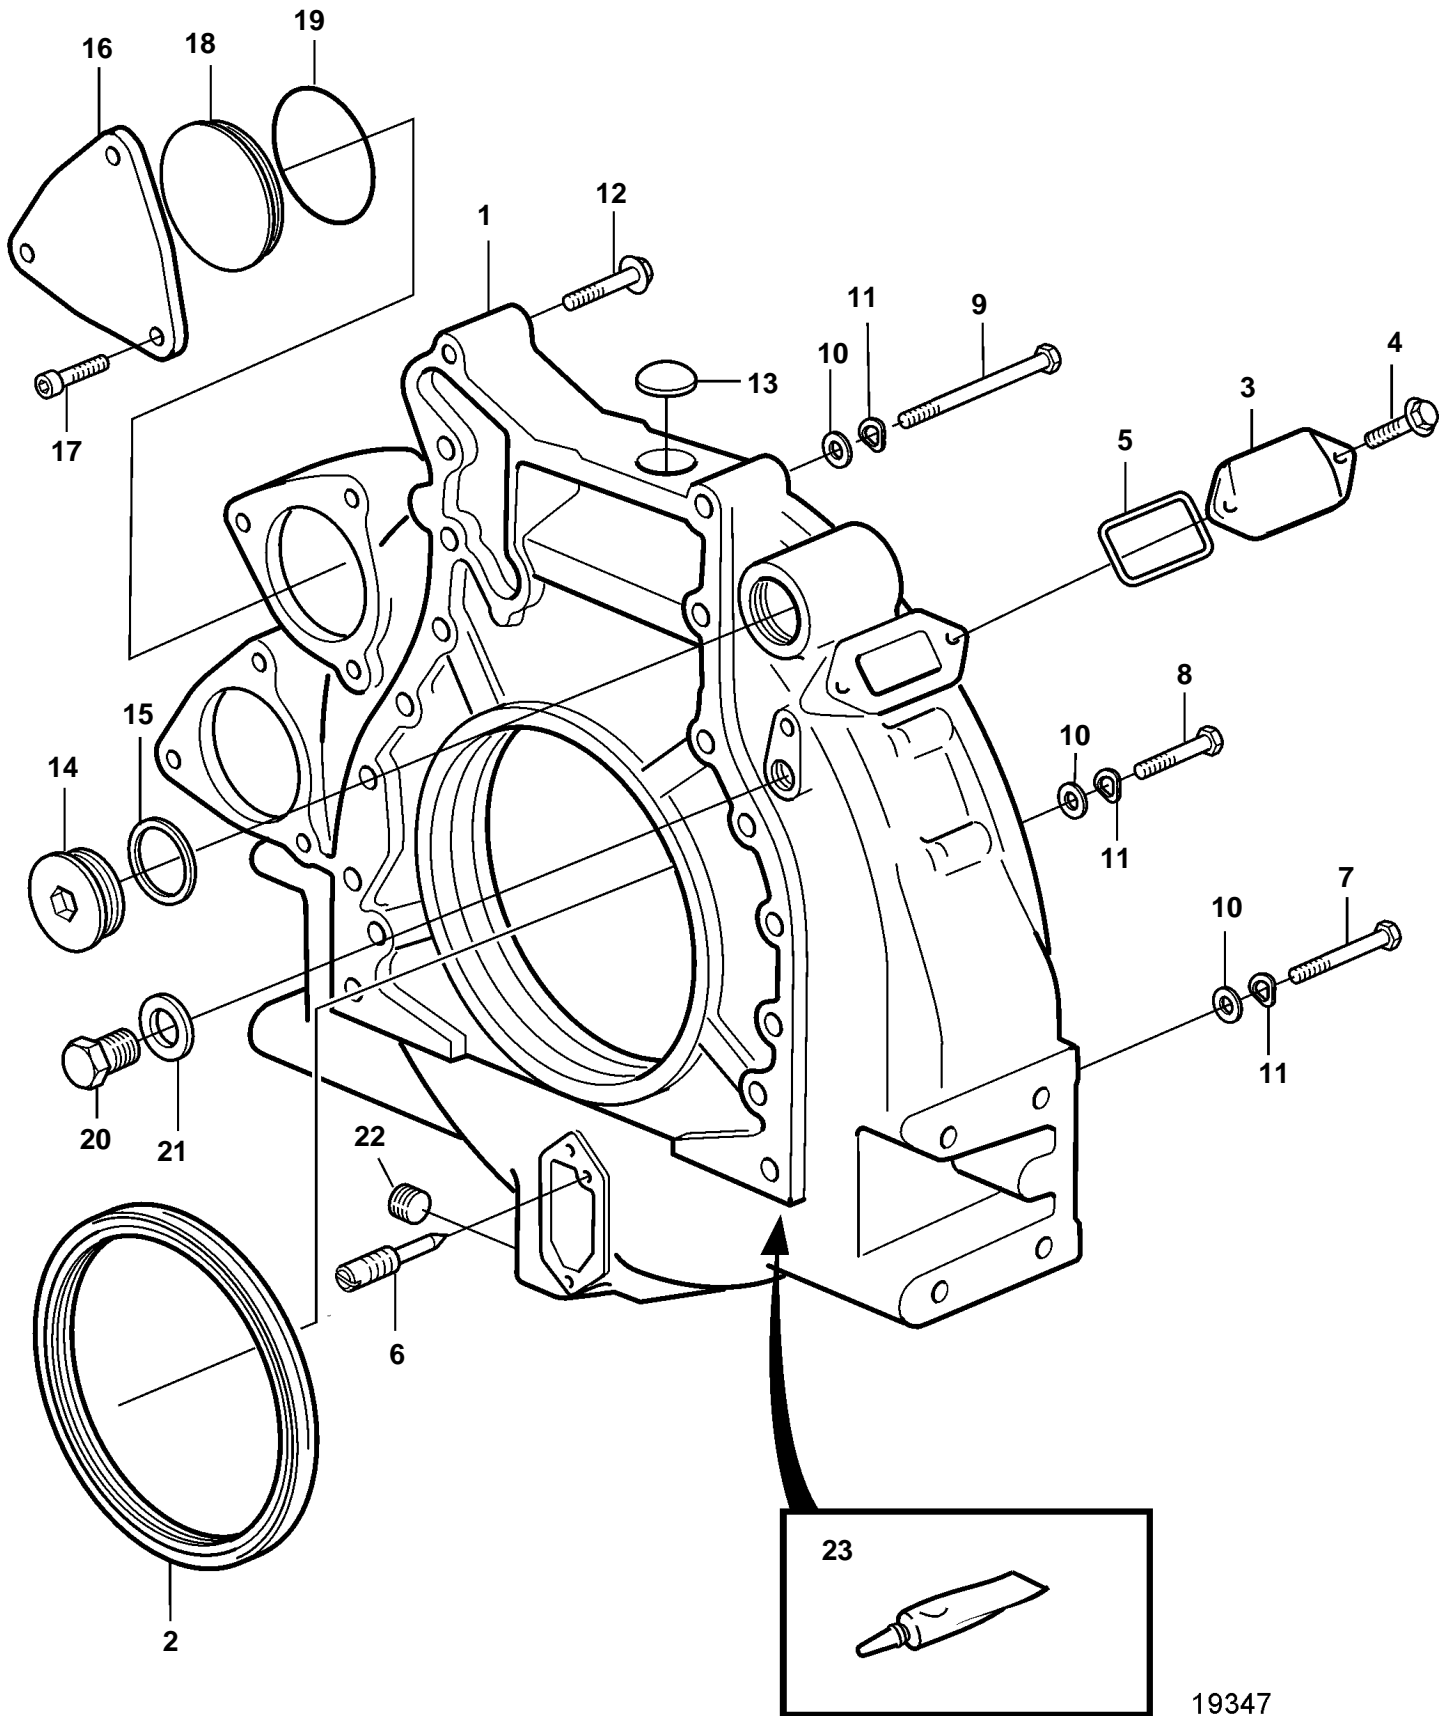

TD164KAE

19347

TD164KAE

REF	PART NO.	QTY	DESCRIPTION	NOTES
1	11032061	1	Flywheel housing	
2	1543896	1	Sealing ring	
3	4772168	2	Cover	
4	946934	4	Flange screw	
5	4804167	2	Gasket	
6	1543173	1	Setting indicator	
7	971005	2	Screw	L=80mm
8	971003	10	Screw	L=70mm
9	971008	2	Screw	L=110mm
10	955899	14	Washer	
11	941911	14	Spring washer	
12	965181	1	Screw	L=70mm
13	955100	1	Plug	
14	467367	1	Plug	
15	1556907	1	Gasket	
16	849135	1	Cover	
17	959253	3	Allen head screw	
18	11032027	1	Cover	
19	925095	1	O-ring	
20	180761	1	Plug	
21	11996	1	Gasket	
22	968145	1	Plug	
23	1161231	X	Sealant	
	1161277	X	Sealant	