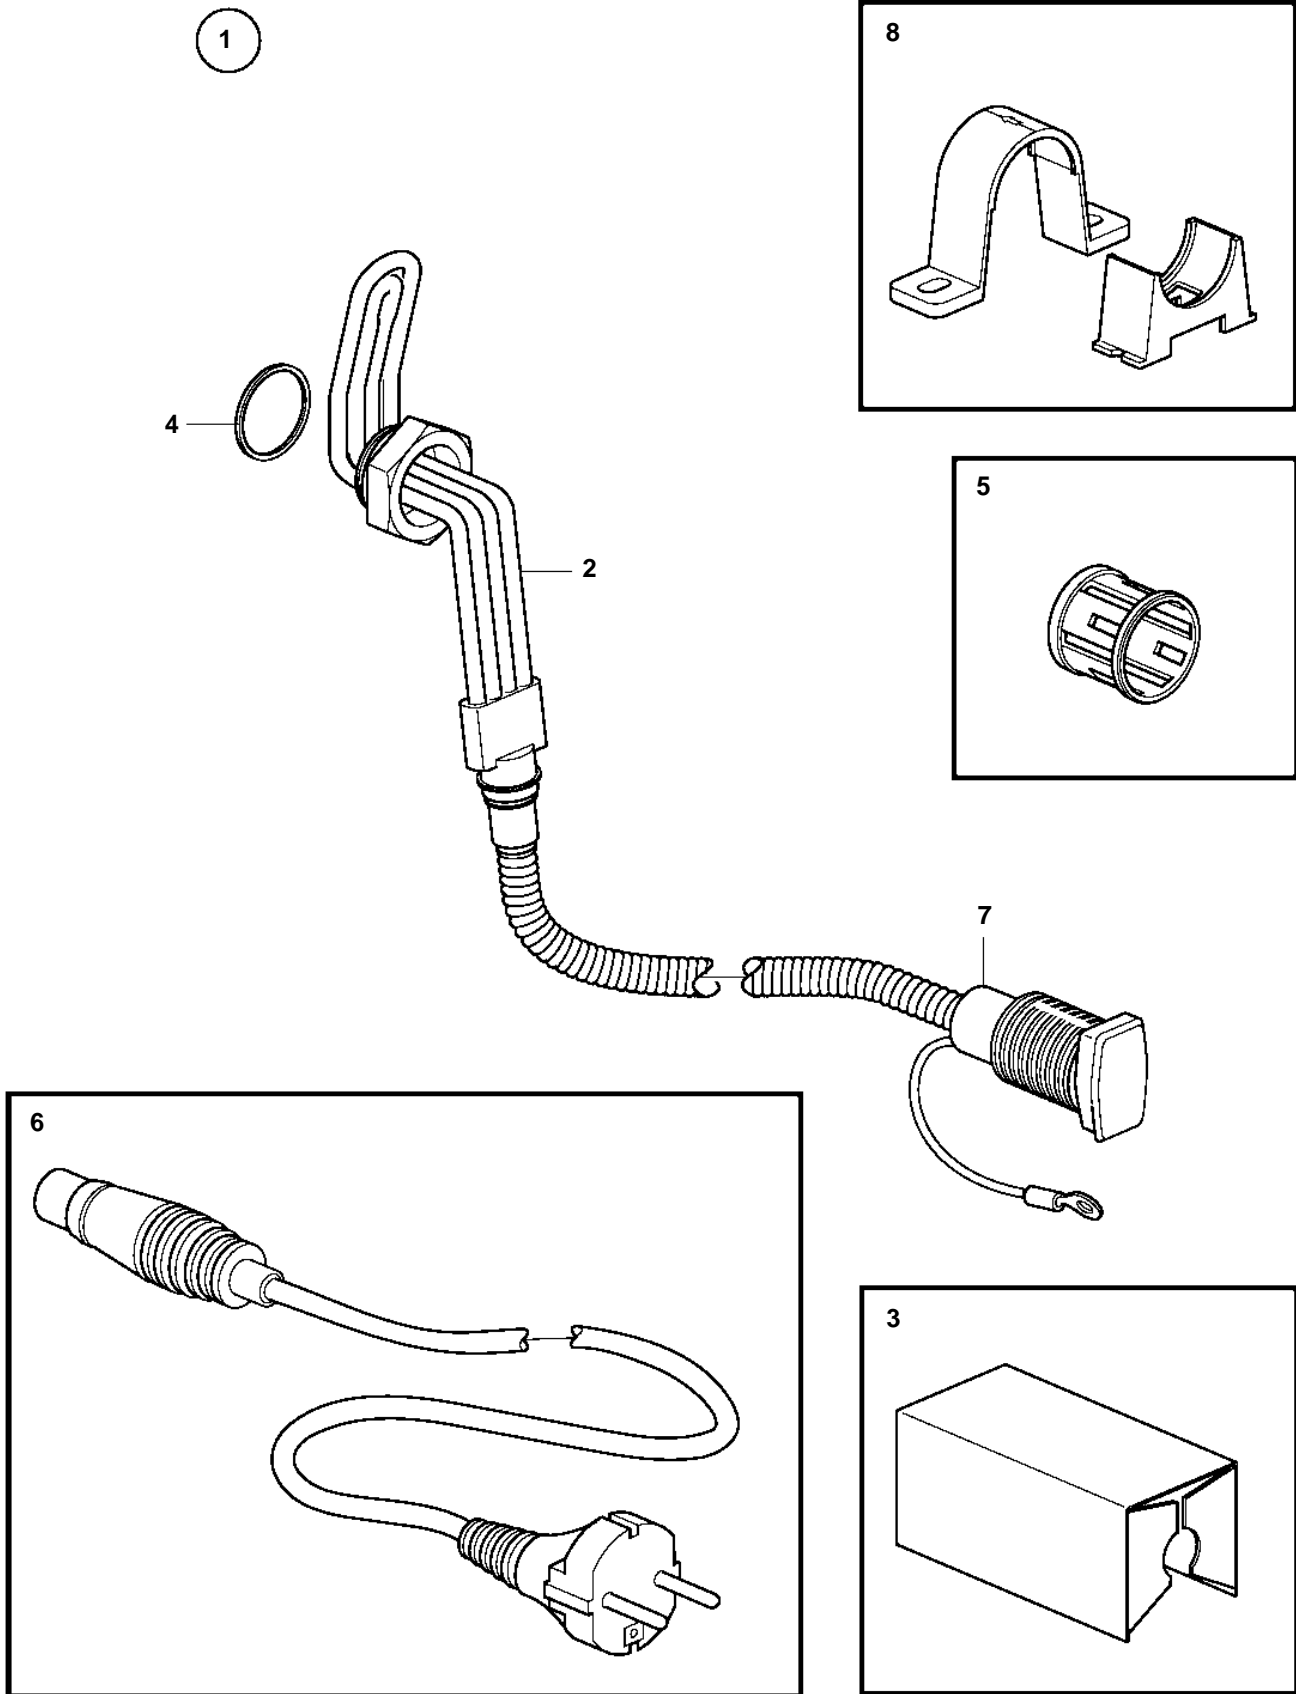

TD121G-87, TWD1210V, TWD1211V, TAD1230V, TWD1230VE, TWD1231VE

TD121G-87, TWD1210V, TWD1211V, TAD1230V, TWD1230VE, TWD1231VE

REF	PART NO.	QTY	DESCRIPTION	NOTES
1	888447	1	Engine heater	(1622520)
2	1622521	1	• Radiator	
3	1622523	1	• Heat shield	
4	469328	1	• Gasket	
5	20491032	1	• Expander	
6	3986351	1	• Extension cable	L=5000mm
7	3589627	1	• Cable	L=1500mm
8	1079218	1	Retainer	