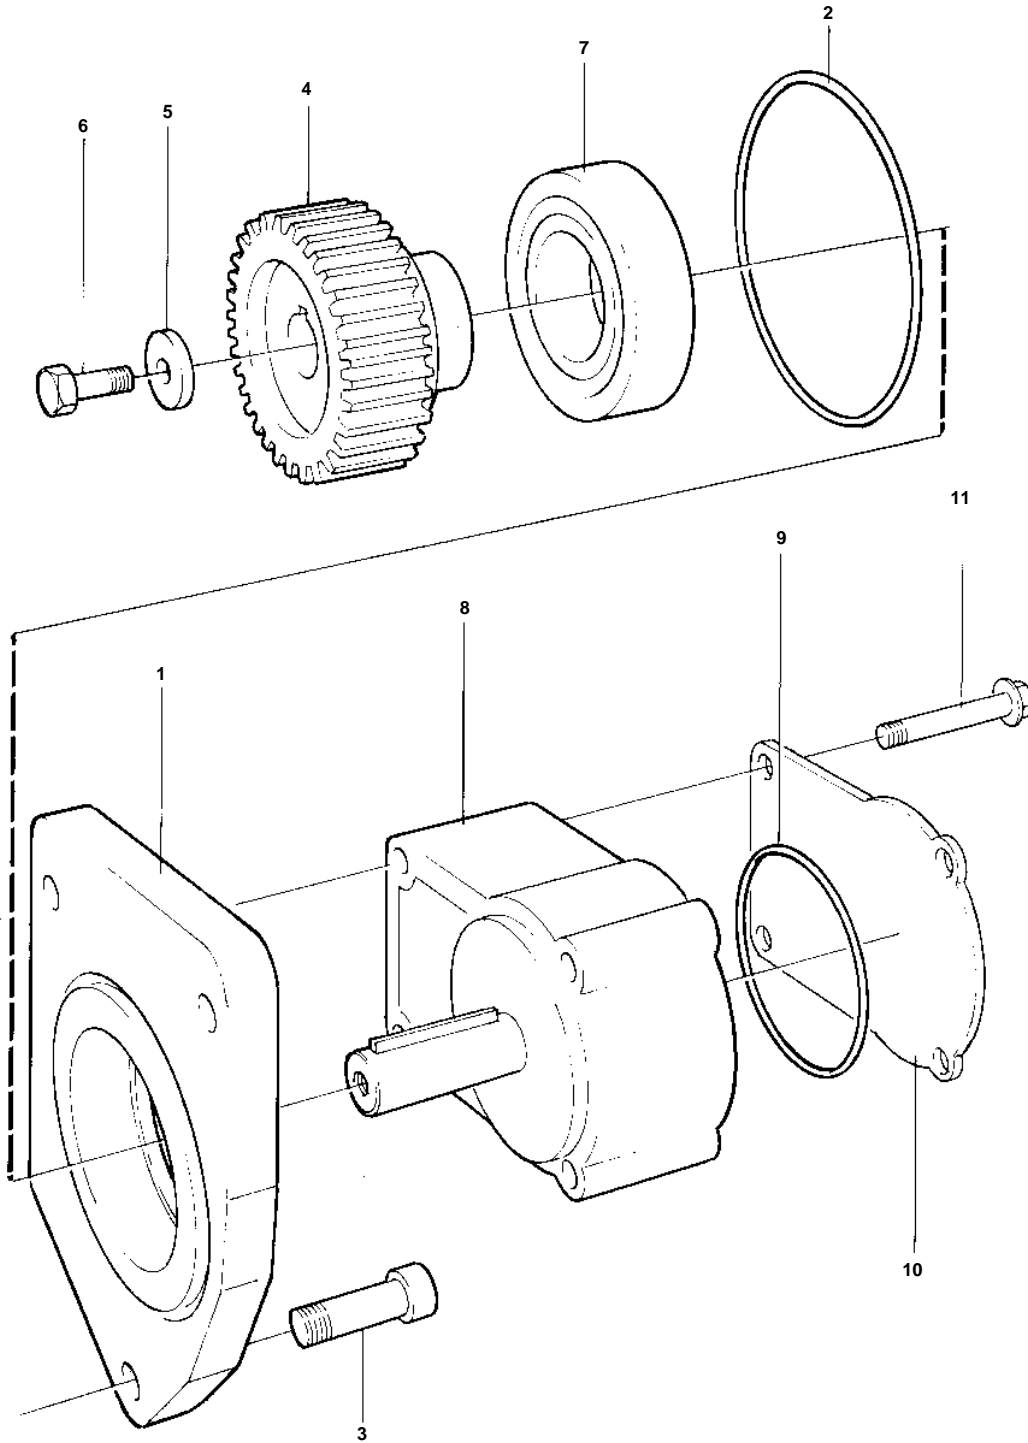

TD121G-87, TWD1210V, TWD1211V, TAD1230V, TWD1230VE, TWD1231VE

15265

TD121G-87, TWD1210V, TWD1211V, TAD1230V, TWD1230VE, TWD1231VE

REF	PART NO.	QTY	DESCRIPTION	NOTES
1	3825094	1	Flange	
2	975610	1	O-ring	
3	864553	3	Screw	
4	3825095	1	Gear	
5	945583	1	Washer	
6	946173	1	Flange screw	
7	11016	1	Ball bearing	
8	864499	1	Bearing	
9	976507	1	O-ring	
10			Cover	
11	947760	2	Flange screw	(965180)