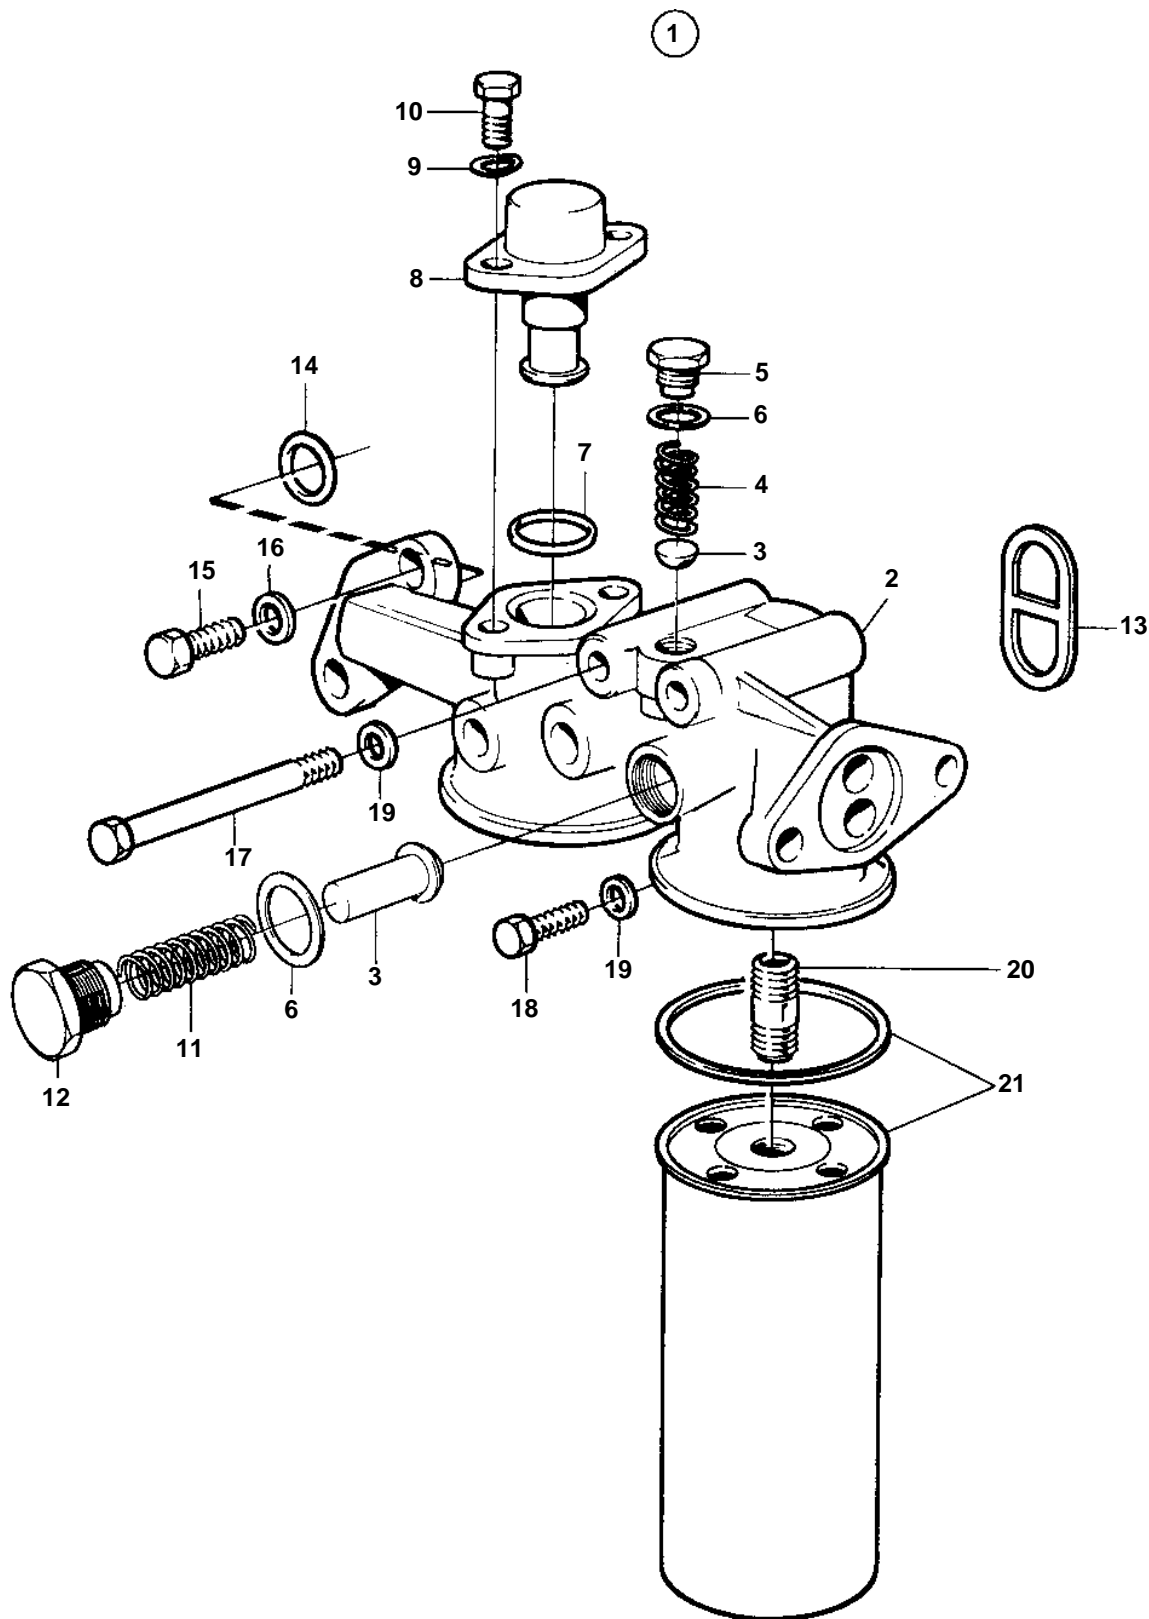

TD121G-87, TWD1210V, TWD1211V, TAD1230V, TWD1230VE, TWD1231VE

10033

TD121G-87, TWD1210V, TWD1211V, TAD1230V, TWD1230VE, TWD1231VE

REF	PART NO.	QTY	DESCRIPTION	NOTES
1	470979	1	Housing	COMPL REPL BY 470983
	470983	1	Oil filter housing	
2		1	· Housing	
3	471085	2	· Valve	
4	466653	1	· Spring	
5	466624	1	· Plug	
6	957185	2	· Gasket	
7	949659	1	· O-ring	(925065)
8	468838	1	· Valve	
9	941906	2	· Spring washer	
10	940094	2	· Screw	
11	471775	1	· Compression spring	
12		1	· Plug	
13	469486	1	Gasket	
14	949659	1	O-ring	
15	955525	2	Screw	
16	941907	2	Spring washer	
17	942529	2	Screw	
18	940115	2	Screw	
19	942336	4	Spring washer	
20	466623	2	Nipple	
21	466634	2	Oil filter	