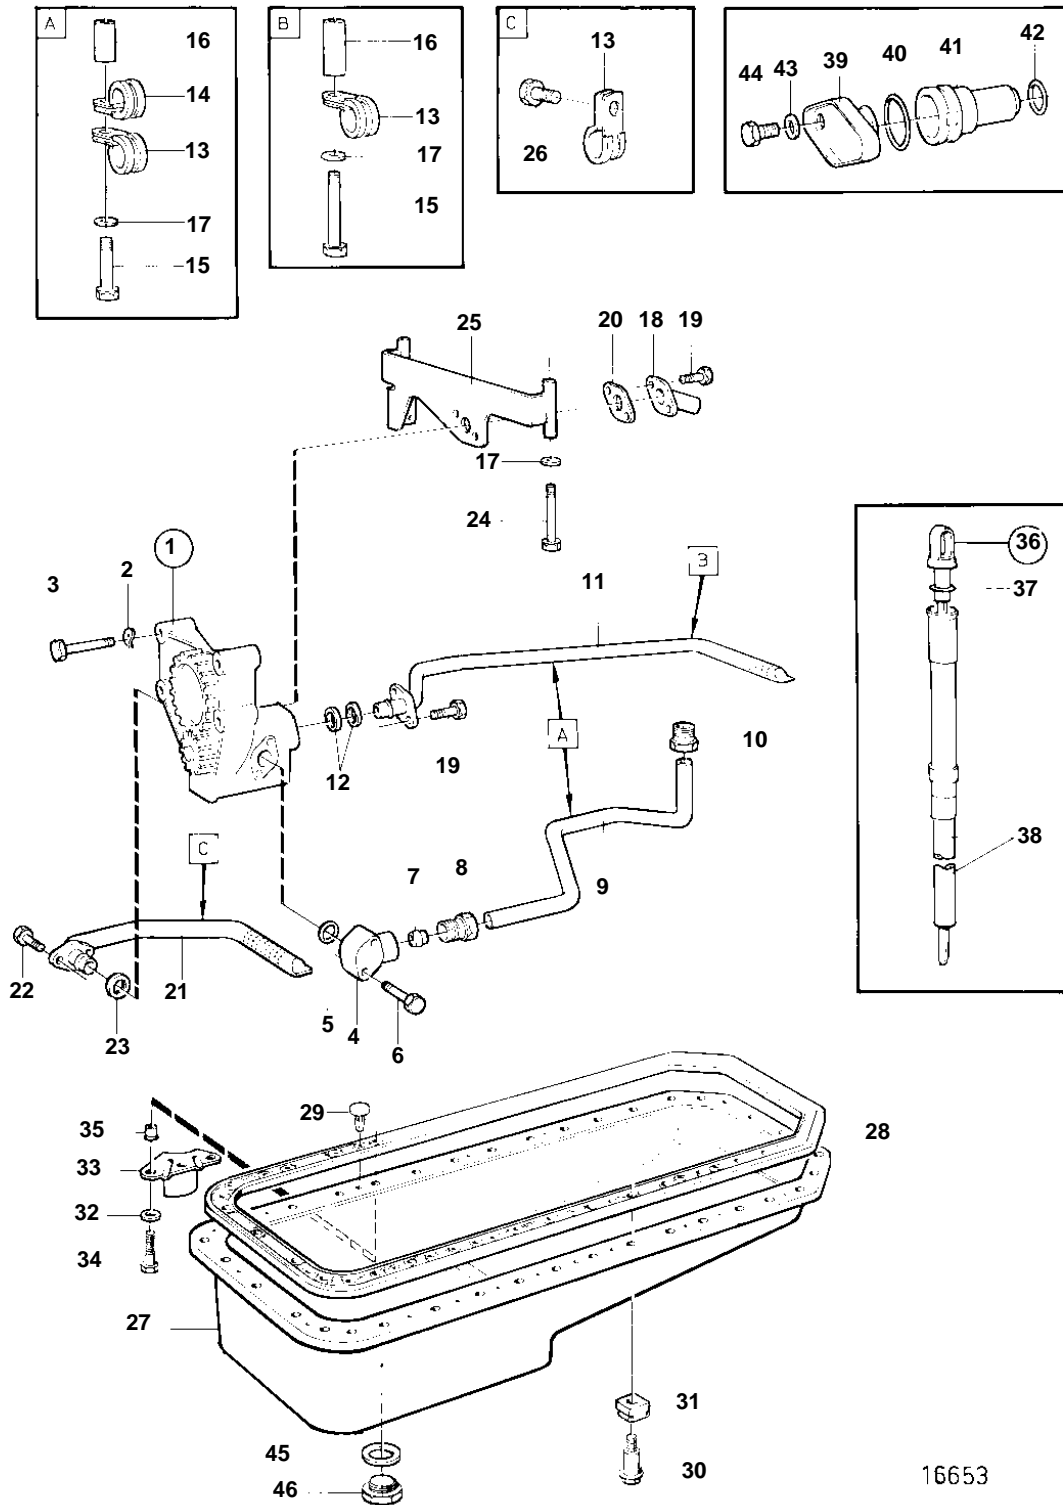

TD121G-87, TWD1230VE, TWD1231VE

16653

TD121G-87, TWD1230VE, TWD1231VE

REF	PART NO.	QTY	DESCRIPTION	SEE SEC.	NOTES
1	11031607	1	Oil pump	2231	
2	942336	4	Spring washer		
3	955538	4	Screw		
4	4778338	1	Flange		
5	949657	1	O-ring		
6	965216	2	Screw		
7	956973	1	Ferrule		
8	470377	1	Fitting		
9	11031618	1	Oil feed pipe		
10	466908	1	Fitting		
11	865223	1	Suction pipe		
12	470383	2	Sealing ring		
13	968508	3	Clamp		
14	1545432	1	Clamp		
15	940136	2	Screw		
16	807425	2	Sleeve		(836838)
17	955894	4	Washer		
18	4778425	1	Tube		
19	941678	4	Screw		
20	4778427	1	Flange		
21	3825426	1	Suction pipe		
22	955296	2	Screw		
23	470383	2	Sealing ring		
24	955531	2	Screw		
25	11031828	1	Bracket		
26	955296	1	Screw		
27	865190	1	Oil pan		
28	479484	1	Gasket		
29	943353	28	Rivet		
30	479068	41	Flange screw		
31	420991	43	Rubber cushion		
32	976944	2	Washer		(966674)
33	479623	1	Bracket		
34	940161	2	Screw		
35	420822	2	Spacer sleeve		
36		1	Oil dipstick		
37	925054	1	O-ring		
38	3825207	1	Tube		
39	471752	1	Cover		
40	949658	1	O-ring		
41	471707	1	Reducing valve		
42	469846	1	Sealing ring		
43	949607	2	Spring washer		
44	940100	2	Screw		
45	18813	1	Gasket		
46	949175	1	Magnetic plug		