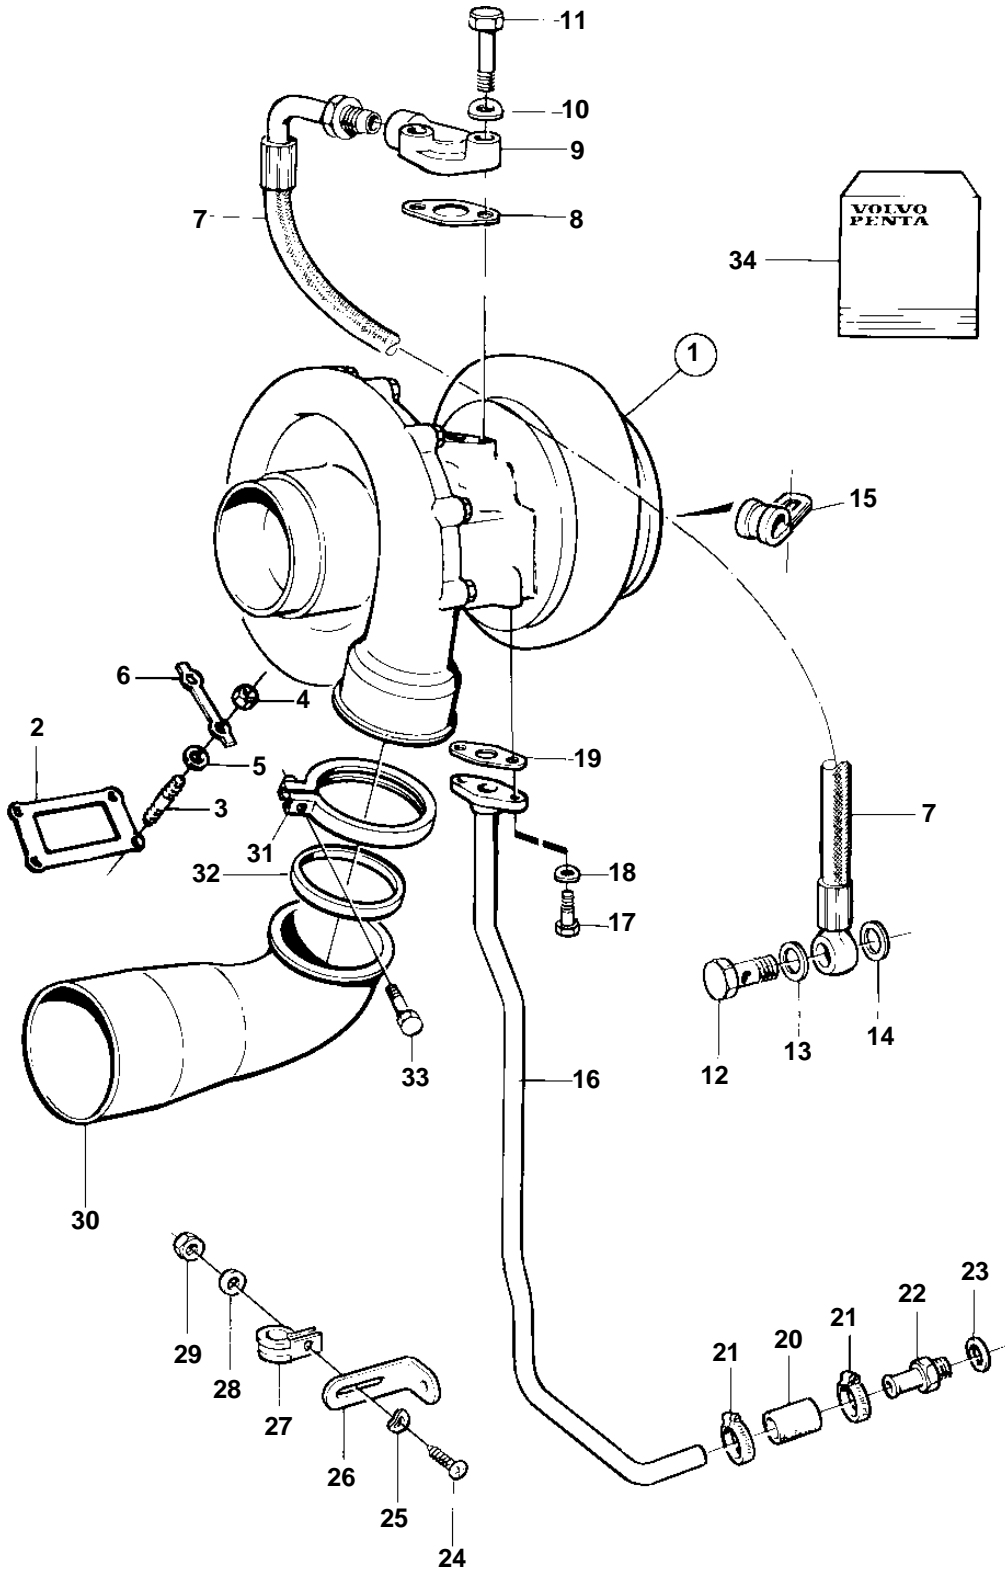

TAD1230V

16908

## TAD1230V

REF	PART NO.	QTY	DESCRIPTION	NOTES
1	865966	1	Turbo	E.U
	3802089	1	Turbocharger, exch	Exchange unit
			Comps. not spec.	
2	470939	1	Gasket	Included in gasket kit for connecting of turbocharger.
3	468891	4	Stud	
4	191894	4	Nut	
5	470467	4	Spacer sleeve	
6	468219	2	Lock washer	
7	3826366	1	Pressure hose	
8	420641	1	Gasket	Included in gasket kit for connecting of turbocharger.
9	3826440	1	Flange	
10	942336	1	Spring washer	
11	970949	2	Screw	L=35mm
12	942007	1	Hollow screw	
13	11998	1	Gasket	Included in gasket kit for connecting of turbocharger.
14	942703	1	Gasket	Included in gasket kit for connecting of turbocharger.
15	952632	1	Clamp	
16	849652	1	Oil return pipe	
17	970947	2	Screw	L=25mm
18	942336	2	Spring washer	
19	420643	1	Gasket	Included in gasket kit for connecting of turbocharger.
20	466328	1	Rubber hose	
21	943474	2	Hose clamp	
22	941875	1	Nipple	
23	18677	1	Gasket	Included in gasket kit for connecting of turbocharger.
24	950046	1	Screw	
25	955893	1	Washer	Included in gasket kit for connecting of turbocharger.
26	965560	1	Bracket	
27	952632	1	Clamp	
28	941906	1	Spring washer	Included in gasket kit for connecting of turbocharger.
29	955825	1	Nut	
30	865121	1	Connection pipe	
31	1542778	1	Clamp	
32	1542781	1	Sealing ring	
33	949335	1	Screw	
34	876352	1	Gasket kit	SEE GROUP 99