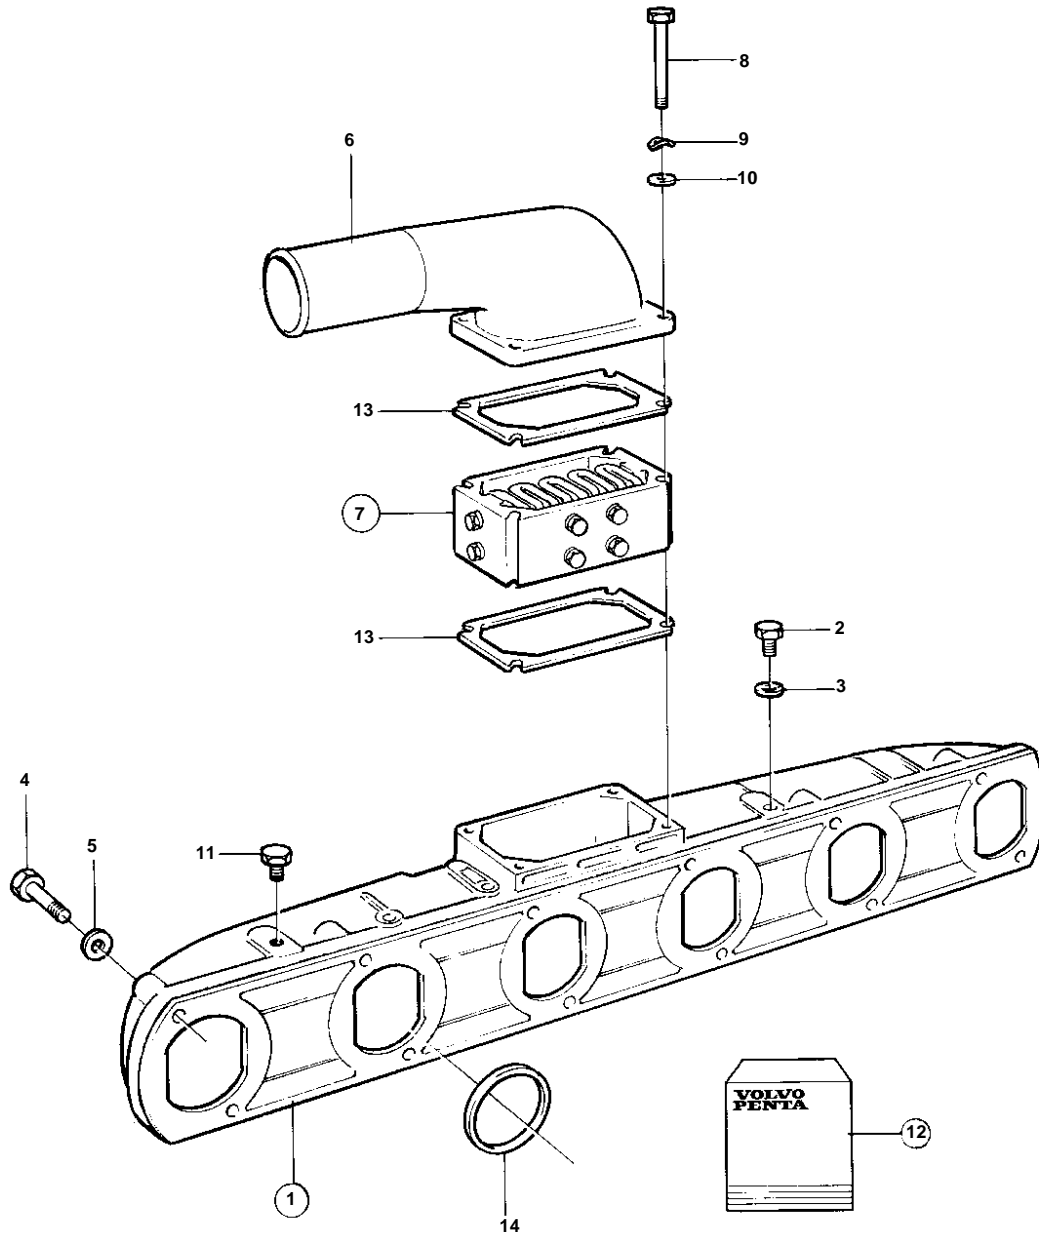

TAD1230V

15287

TAD1230V

REF	PART NO.	QTY	DESCRIPTION	SEE SEC.	NOTES
1	478331	1	Inlet pipe		REPL BY 8193866
	8193866	1	Inlet pipe		
2	940113	1	• Screw		
3	957171	1	• Gasket		
4	955527	6	Screw		L=57mm
	955530	3	Screw		L=83mm
	959793	1	Screw		L=114mm
	959795	2	Screw		L=140mm
5	955894	12	Washer		
6	865070	1	Connection pipe		
7	471867	1	Starter element		
				608	
8	955532	4	Screw		
9	941907	4	Spring washer		
10	955894	4	Washer		
11	479979	1	Plug		
12	876956	1	Gasket kit, induction manifold		SEE GROUP 99 (876404)
13	424618	2	• Gasket		
14	469830	6	• Rubber ring		