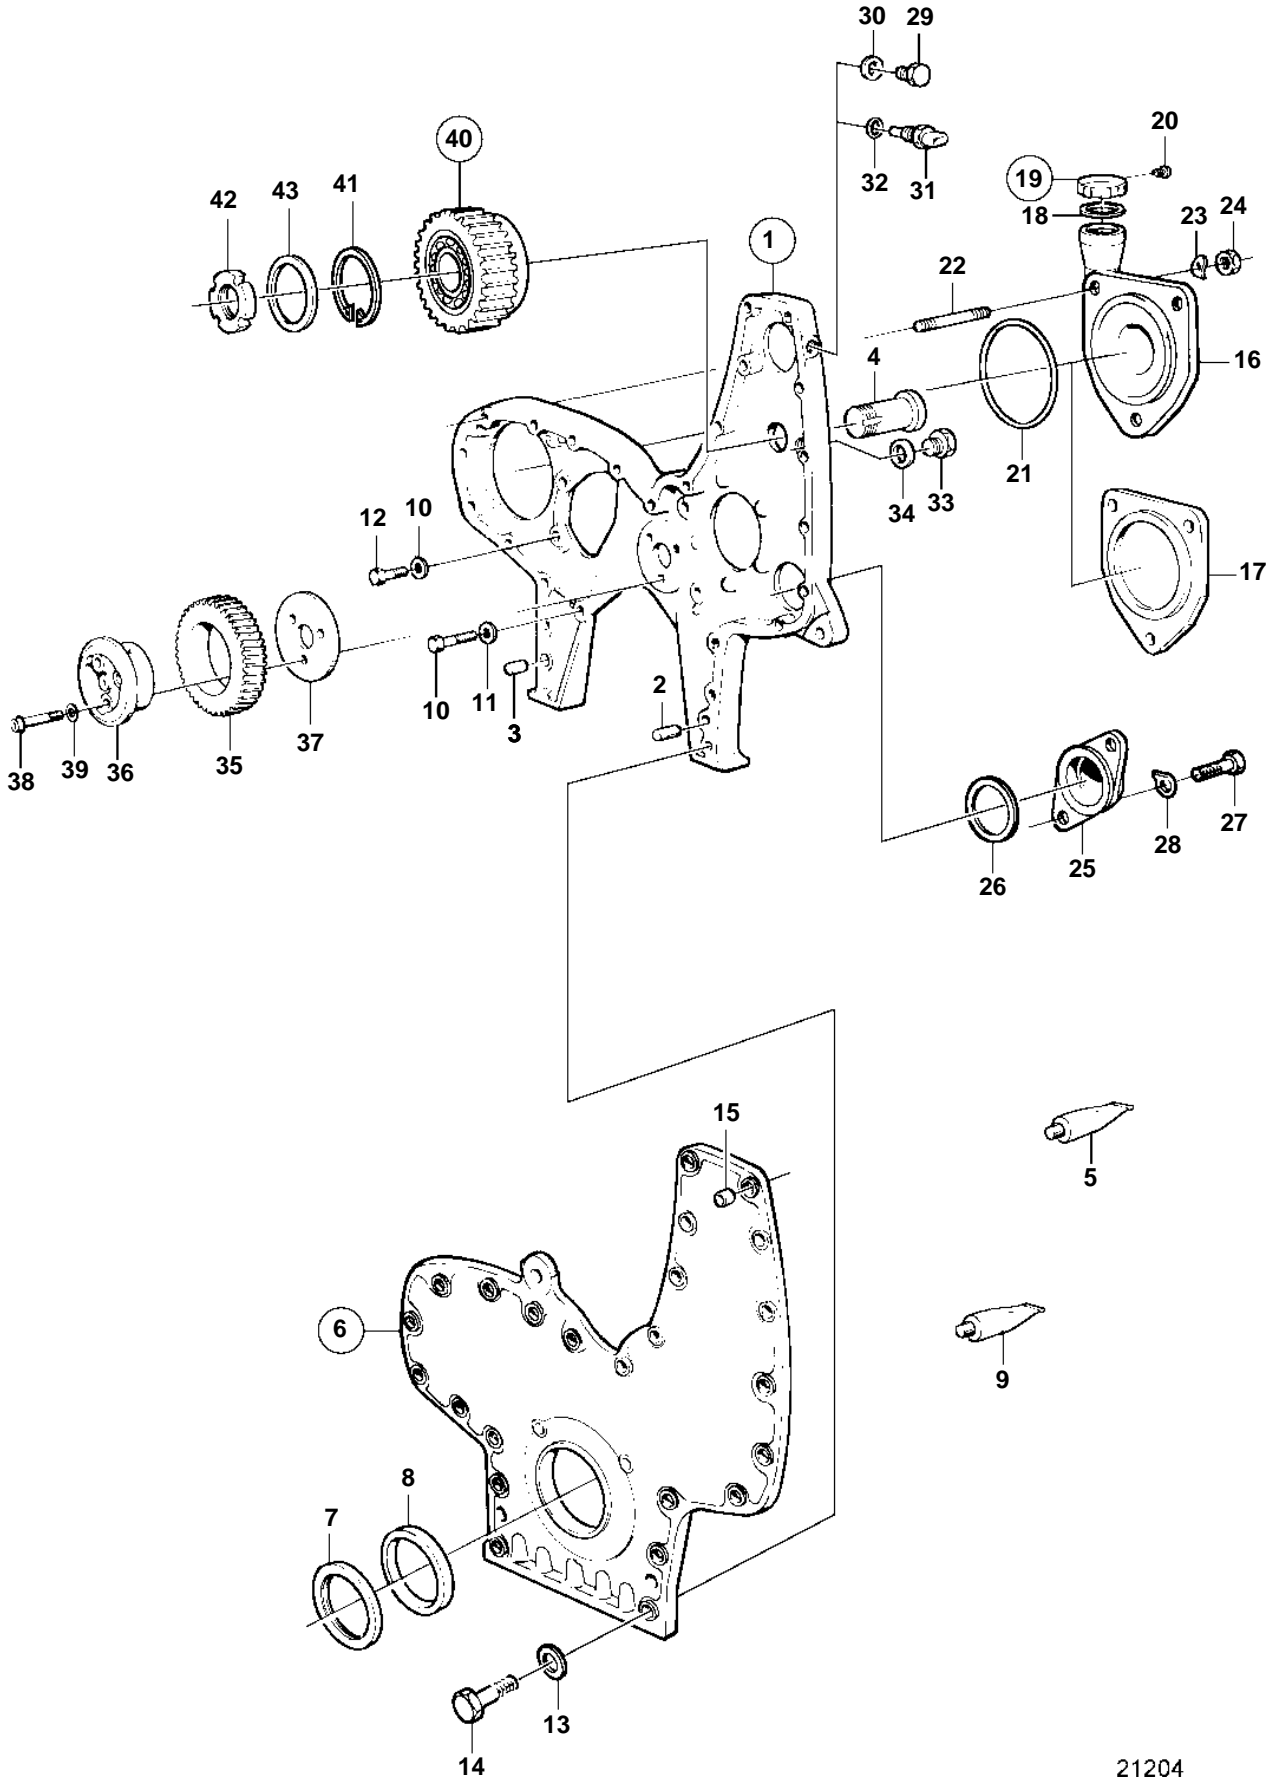

TWD121G-87, TWD1210V, TWD1211V, TAD1230V

TWD121G-87, TWD1210V, TWD1211V, TAD1230V

REF	PART NO.	QTY	DESCRIPTION	SEE SEC.	NOTES
1	479666	1	Timing gear casing		REPL BY 8194639
	8194639	1	Timing gear casing		
2	941510	1	· Pin		
3	941511	1	· Pin		
4	8194626	1	· Pin		(470219)
5	1161231	X	Sealant		304ml
	1161277	X	Sealant		10g
6	864623	1	Cover		
7	941666	1	· Felt ring		
8	424983	1	· Sealing ring		
9	1161231	X	Sealant		304ml
	1161277	X	Sealant		10g
10	942336	5	Spring washer		
11	941939	4	Screw		L=29mm
12	955537	1	Screw		L=51mm
13	942336	22	Spring washer		
14	955542	8	Screw		L=83mm
	942529	1	Screw, cable attachment		L=108mm
	940162	6	Screw		L=38mm
	955540	2	Screw		L=70mm
	955536	2	Screw		L=45mm
15	824248	1	Sleeve, cable attachment		L=26mm
16	849197	1	Tube, oil filling		
17	420178	1	Cover, air compr.		
18	1275379	1	Gasket		
19	421753	1	Oil filler cap		
20	955126	3	· Screw		
21	975610	1	O-ring		
22	953346	3	Stud		
23	941911	3	Spring washer		
24	955828	3	Nut		
25	468093	1	Cover, hydraulic pump		
26	468094	1	Sealing ring		
27	955535	2	Screw		
28	942336	2	Spring washer		
29	960633	2	Plug		M20
30	947625	2	Gasket		
31	862289	1	Sender, rpm		
32	949656	1	O-ring		
33	192114	1	Plug		7/8UNF
34	18677	1	Gasket		
35	467461	1	Drive		
			Bulletin 45-01	45-01-EN	Timing Gears, 71, 100, 121
36	422766	1	Spindle		
37	478951	1	Thrust washer		
38	468738	3	Screw		
39	942180	3	Washer		
40	478959	1	Idler gear, water pump		
41	914532	1	· Snap ring		
42	478955	1	Round nut		(906634)
43	907024	1	Lock washer		