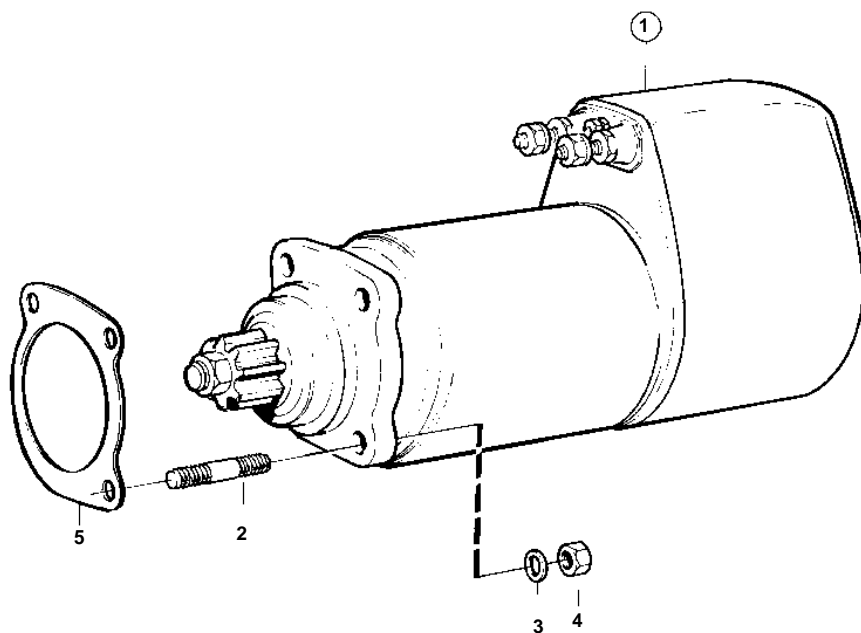

TD121G-87, TWD1210V, TWD1211V, TAD1230V, TWD1230VE, TWD1231VE

9978

TD121G-87, TWD1210V, TWD1211V, TAD1230V, TWD1230VE, TWD1231VE

REF	PART NO.	QTY	DESCRIPTION	SEE SEC.	NOTES
1	847308	1	Starter motor		24V, REPL BY 881682
				941	
	881682	1	Starter motor		24V, E.U=3803598
	3803598	1	Starter motor, exch		Exchange unit
			Comps. not spec.		
	4777147	1	Starter motor, oil proofed		24V
				122	
2	953486	3	Stud		
3	942336	3	Spring washer		
4	955827	3	Nut		
5	11030013	1	Gasket		FOR 4777147