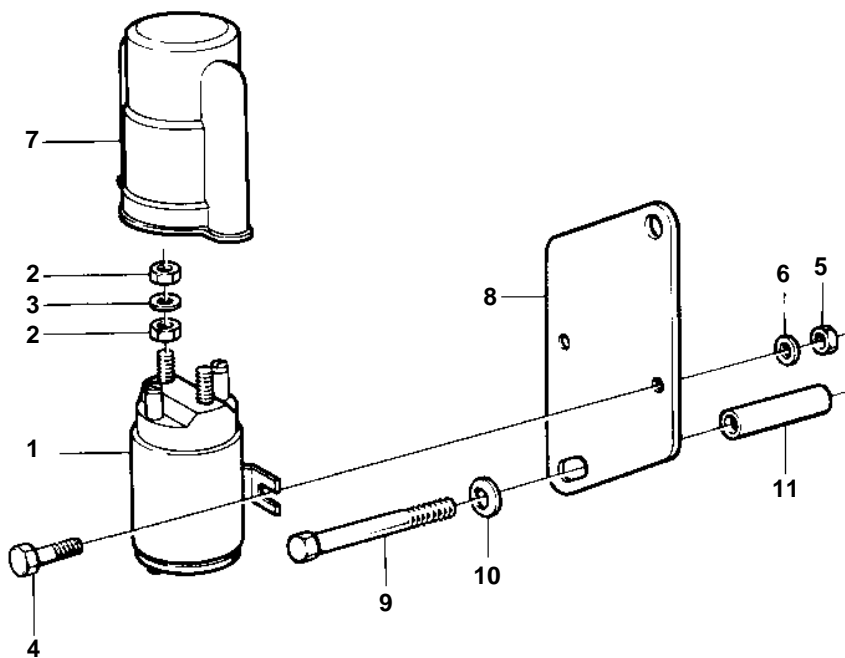

TD121G-87, TWD1210V, TWD1211V, TAD1230V, TWD1230VE, TWD1231VE

15025

TD121G-87, TWD1210V, TWD1211V, TAD1230V, TWD1230VE, TWD1231VE

REF	PART NO.	QTY	DESCRIPTION	SEE SEC.	NOTES
1	873962	1	Relay		24V 150A
2	17624	4	Nut		
3	955894	2	Washer		
4	955244	2	Screw		
5	949874	2	Lock nut		(946577)
6	940090	2	Washer		
7	1581123	1	Cover		
8	847609	1	Bracket		
9	959795	2	Screw		
10	955894	2	Washer		
11	847240	1	Spacer sleeve		L=23mm
11	864072	1	Spacer sleeve		L=81mm
12	872613	1	Timer relay kit, starter element		
13	874100	1	· Timer relay		
14		X	· Electrical materials	1963	
15		2	Screw		