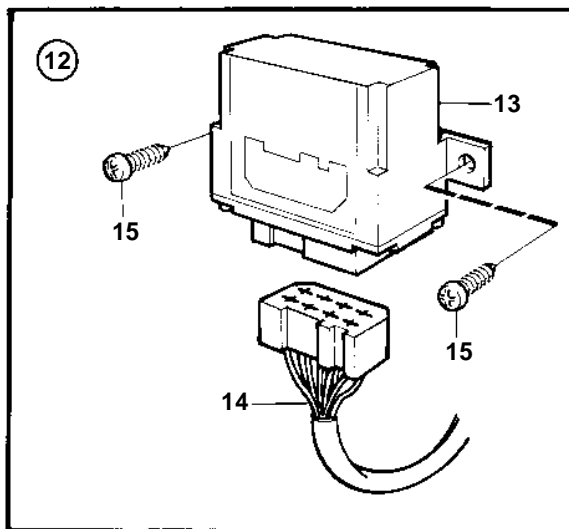

TD121G-87, TWD1210V, TWD1211V, TAD1230V, TWD1230VE, TWD1231VE

15025

TD121G-87, TWD1210V, TWD1211V, TAD1230V, TWD1230VE, TWD1231VE

REF	PART NO.	QTY	DESCRIPTION	SEE SEC.	NOTES
1	873962	1	Relay		24V 150A
2	17624	4	Nut		
3	955894	2	Washer		
4	955244	2	Screw		
5	949874	2	Lock nut		(946577)
6	940090	2	Washer		
7	1581123	1	Cover		
8	847609	1	Bracket		
9	959795	2	Screw		
10	955894	2	Washer		
11	847240	1	Spacer sleeve		L=23mm
11	864072	1	Spacer sleeve		L=81mm
12	872613	1	Timer relay kit, starter element		
13	874100	1	· Timer relay		
14		X	· Electrical materials	1963	
15		2	Screw		