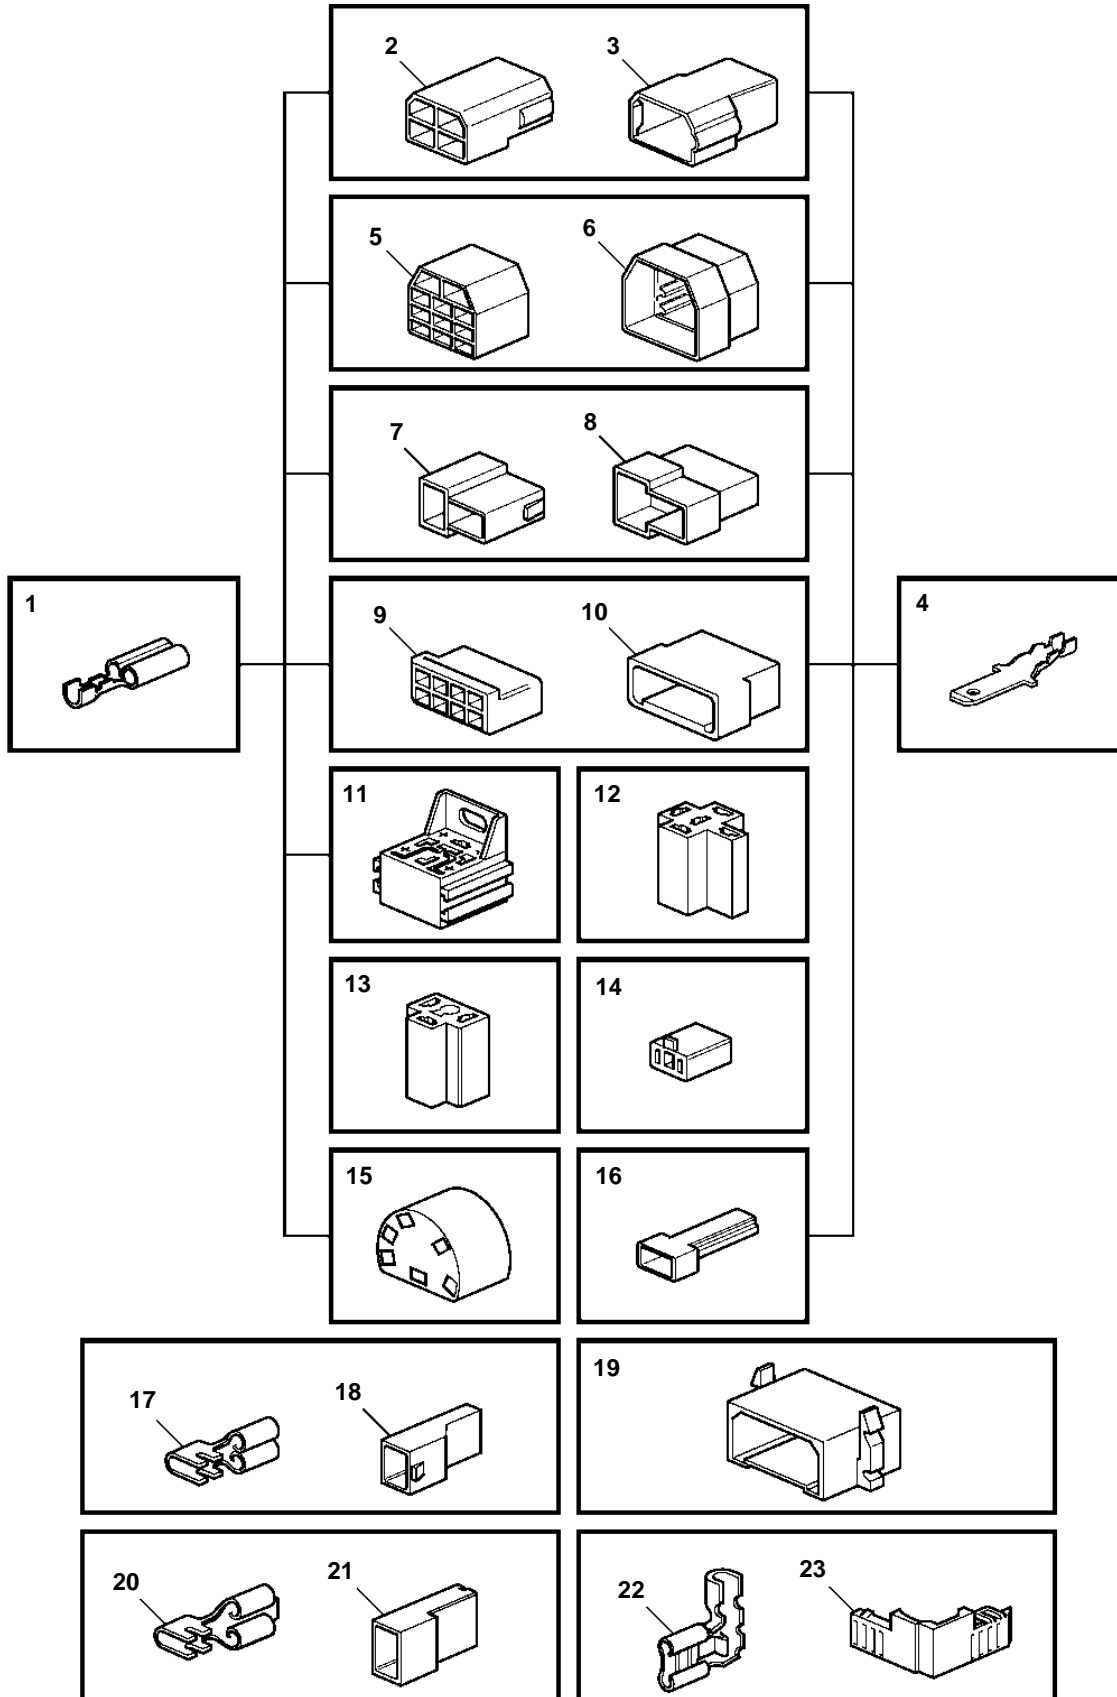

TD121G-87, TWD1210V, TWD1211V, TAD1230V, TWD1230VE, TWD1231VE

TD121G-87, TWD1210V, TWD1211V, TAD1230V, TWD1230VE, TWD1231VE

REF	PART NO.	DESCRIPTION	NOTES
1	973150	Cable terminal	6,3x0,8x1,1-2,5sq.mm
	949206	Cable terminal	6,3x0,8x4,0-6,0sq.mm
2	948856	Receptacle housing	6,3x4 NATURAL
3	948855	Tab housing	6,3x4 NATURAL
4	973117	Cable terminal	6,3x0,8x0,5-1,0mm <sup>2</sup>
	881487	Cable terminal	6,3x0,8x0,75-2,5sq.mm
	881488	Cable terminal	6,3x0,8x4,0-6,0sq.mm
5	945830	Receptacle housing	6,3x11 NATURAL
6	945831	Tab housing	6,3x11 NATURAL
7	958210	Receptacle housing	6,3x2 BLACK
8	958209	Tab housing	6,3x2 BLACK
9	944076	Receptacle housing	6,3x8 NATURAL
10	948857	Tab housing	6,3x8 NATURAL
11	977184	Tab housing	6,3x5x4,8/2,8x4
12	1214948	Receptacle housing	6,3x5 BLACK
13	945469	Receptacle housing	6,3x3 BLACK
14	1578937	Receptacle housing	6,3x2 NATURAL
15	828624	Receptacle housing	6,3x6
16	958207	Tab housing	6,3x1 BLACK
17	949405	Cable terminal	4,8x1,1-2,5sq.mm
18	947848	Receptacle housing	4,8x1 NATURAL
19	944077	Housing	6,3x8 NATURAL
20	881483	Cable terminal	6,3x0,8x1,1-2,5sq.mm
	881484	Cable terminal	6,3x0,8x4,0-6,0sq.mm
21	949597	Housing	6,3x1 NATURAL
	943511	Receptacle housing	6,3x1 NATURAL
22	881489	Cable terminal	6,3x0,8x1,1-2,5
23	944221	Receptacle housing	6,3x1 NATURAL