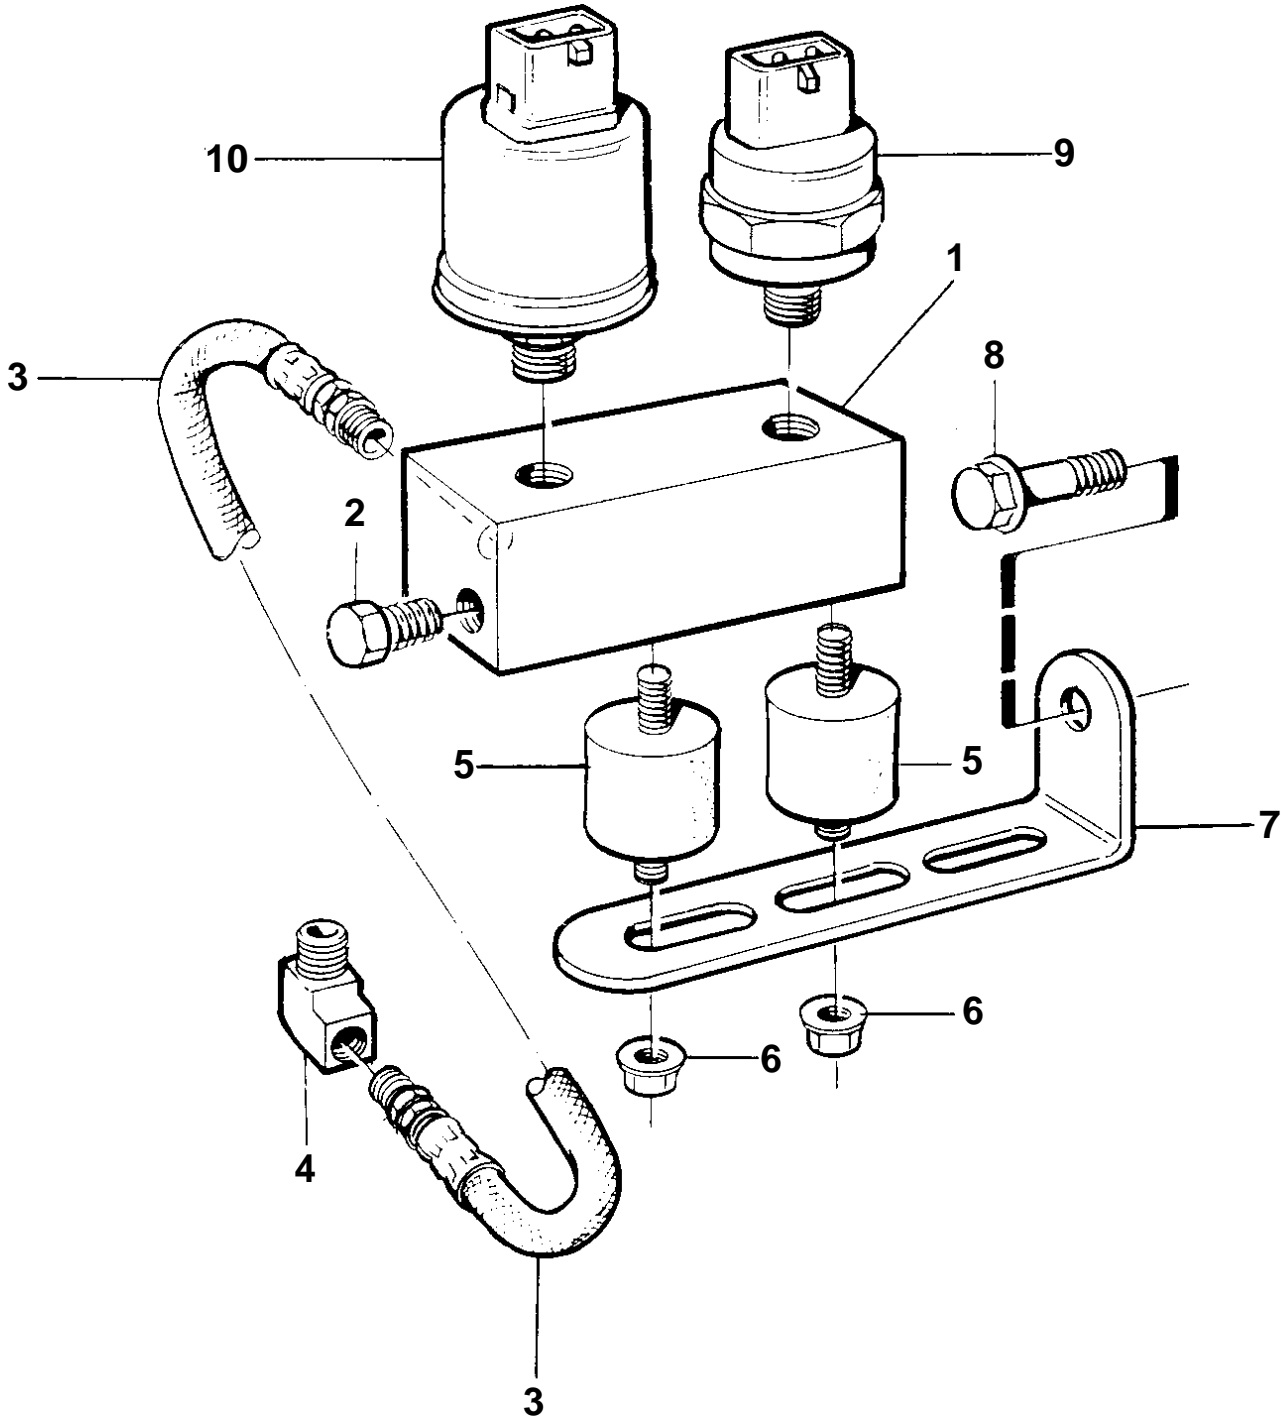

TWD1231VE

TWD1231VE

REF	PART NO.	QTY	DESCRIPTION	NOTES
1	866704	1	Bracket	
2	479979	1	Plug	
3	334175	1	Hose	
4	180110	1	Elbow nipple	
5	3574797	2	Rubber cushion	
6	949278	2	Lock nut	
7	965558	1	Bracket	
8	946440	1	Flange screw	
9	866835	1	Pressure sensor, oil-engine	0-10bar
10	863169	1	Pressure monitor	0,7bar