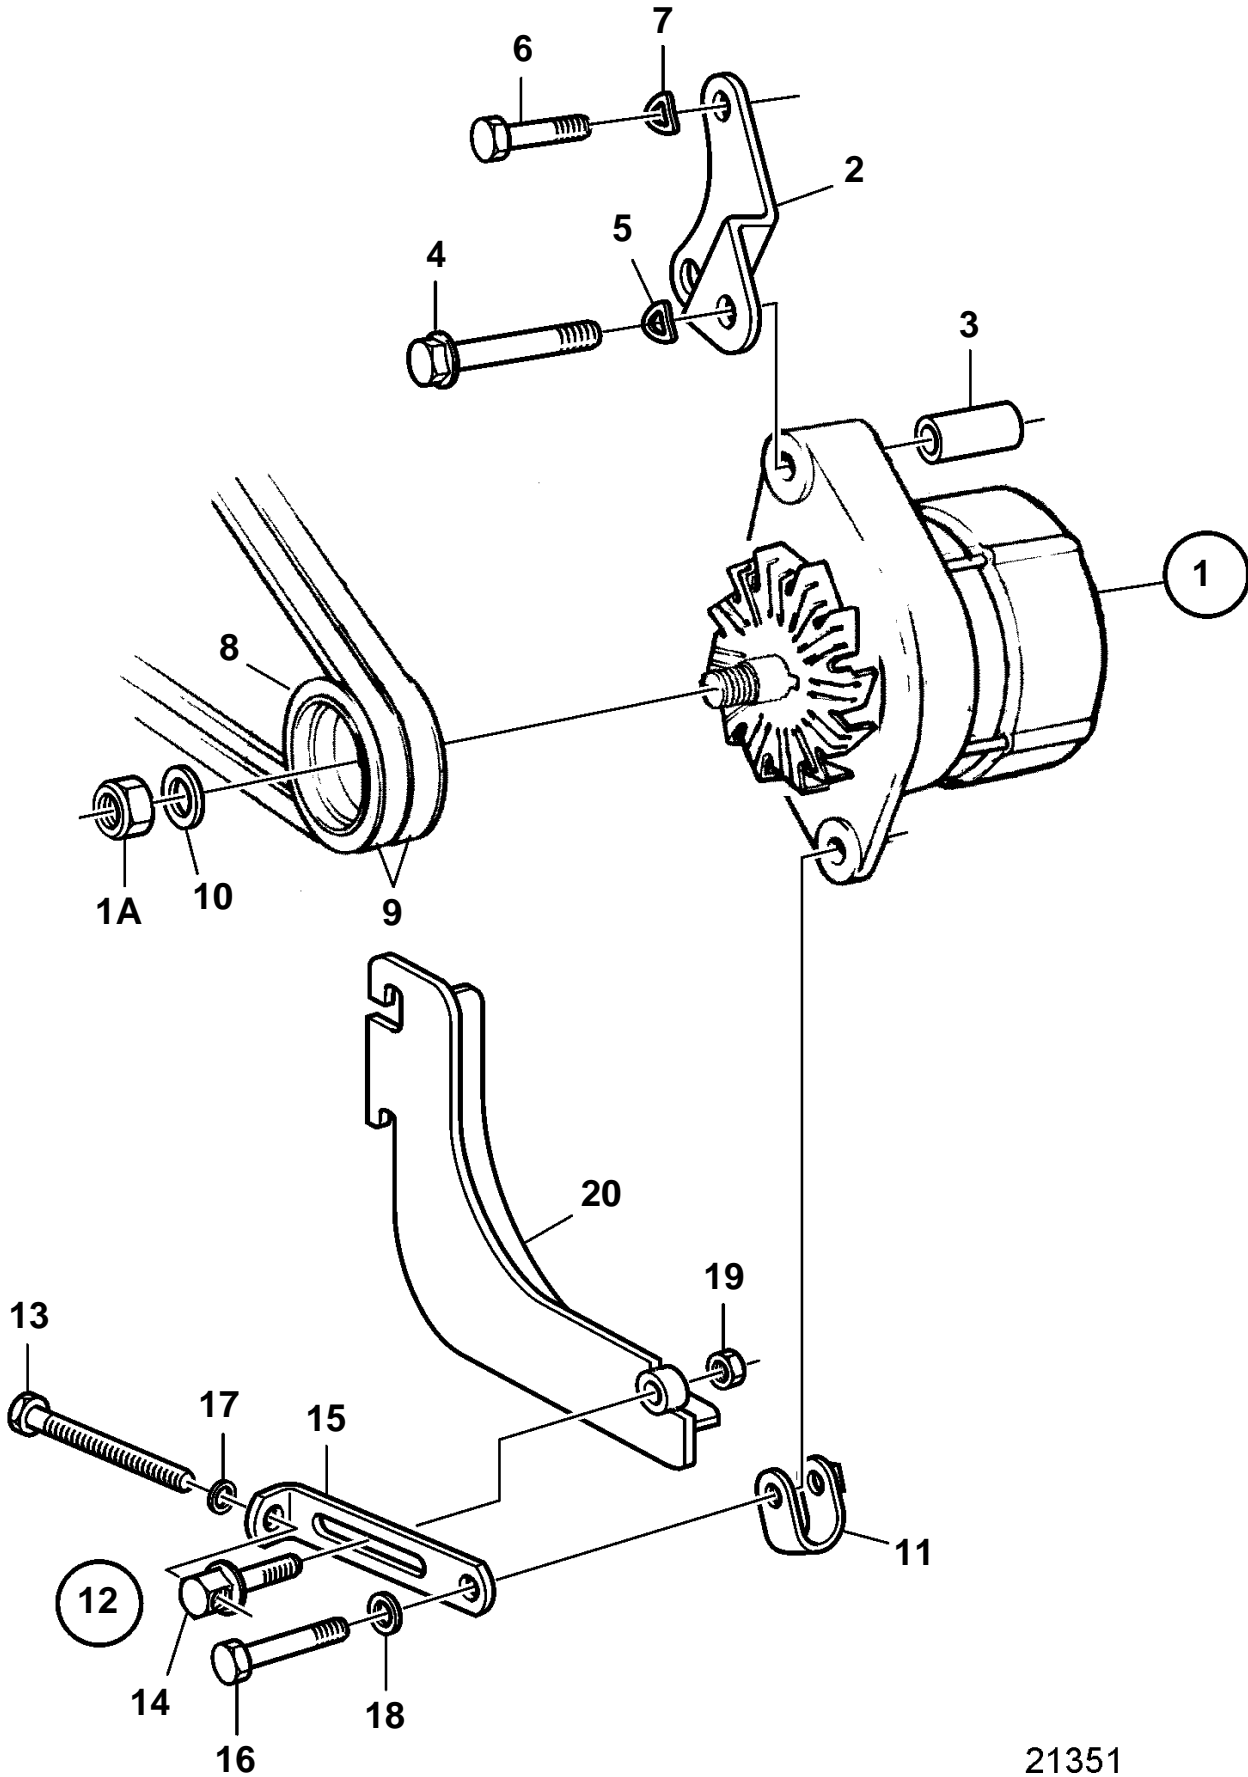

TWD1210V, TWD1211V, TAD1230V

21351

TWD1210V, TWD1211V, TAD1230V

REF	PART NO.	QTY	DESCRIPTION	SEE SEC.	NOTES
1	873757	1	Alternator Comps. not spec.		28V 60A REPL BY 873771
	873771	1	Alternator		
	3803443	1	Alternator,exch		Exchange unit
				7856	
	1089862	1	Alternator		28V 80A
	3803394	1	Alternator,exch		Exchange unit
				1719	
1A		1	Nut		Included in alternator.
2	1082911	1	Support plate		
4	971005	1	Screw		
5	941911	1	Spring washer		
6	940162	2	Screw		
7	942336	2	Spring washer		
8	822573	1	Pulley		
9	978556	1	V-belt kit		FOR 873771
	976492	1	V-belt kit		FOR 1089862
10	955900	1	Washer		FOR 1089862
11	466735	1	Tensioning eyelet		FOR 1089862
12	1676586	1	Tensioner		
13	977820	1	• Screw		
14	1675830	1	• Tensioning screw		
15		1	• Bracket		
16	955299	1	Screw		
17	191172	1	Washer		
18	942336	1	Spring washer		
19	971095	1	Nut		
20	3831161	1	Bracket		