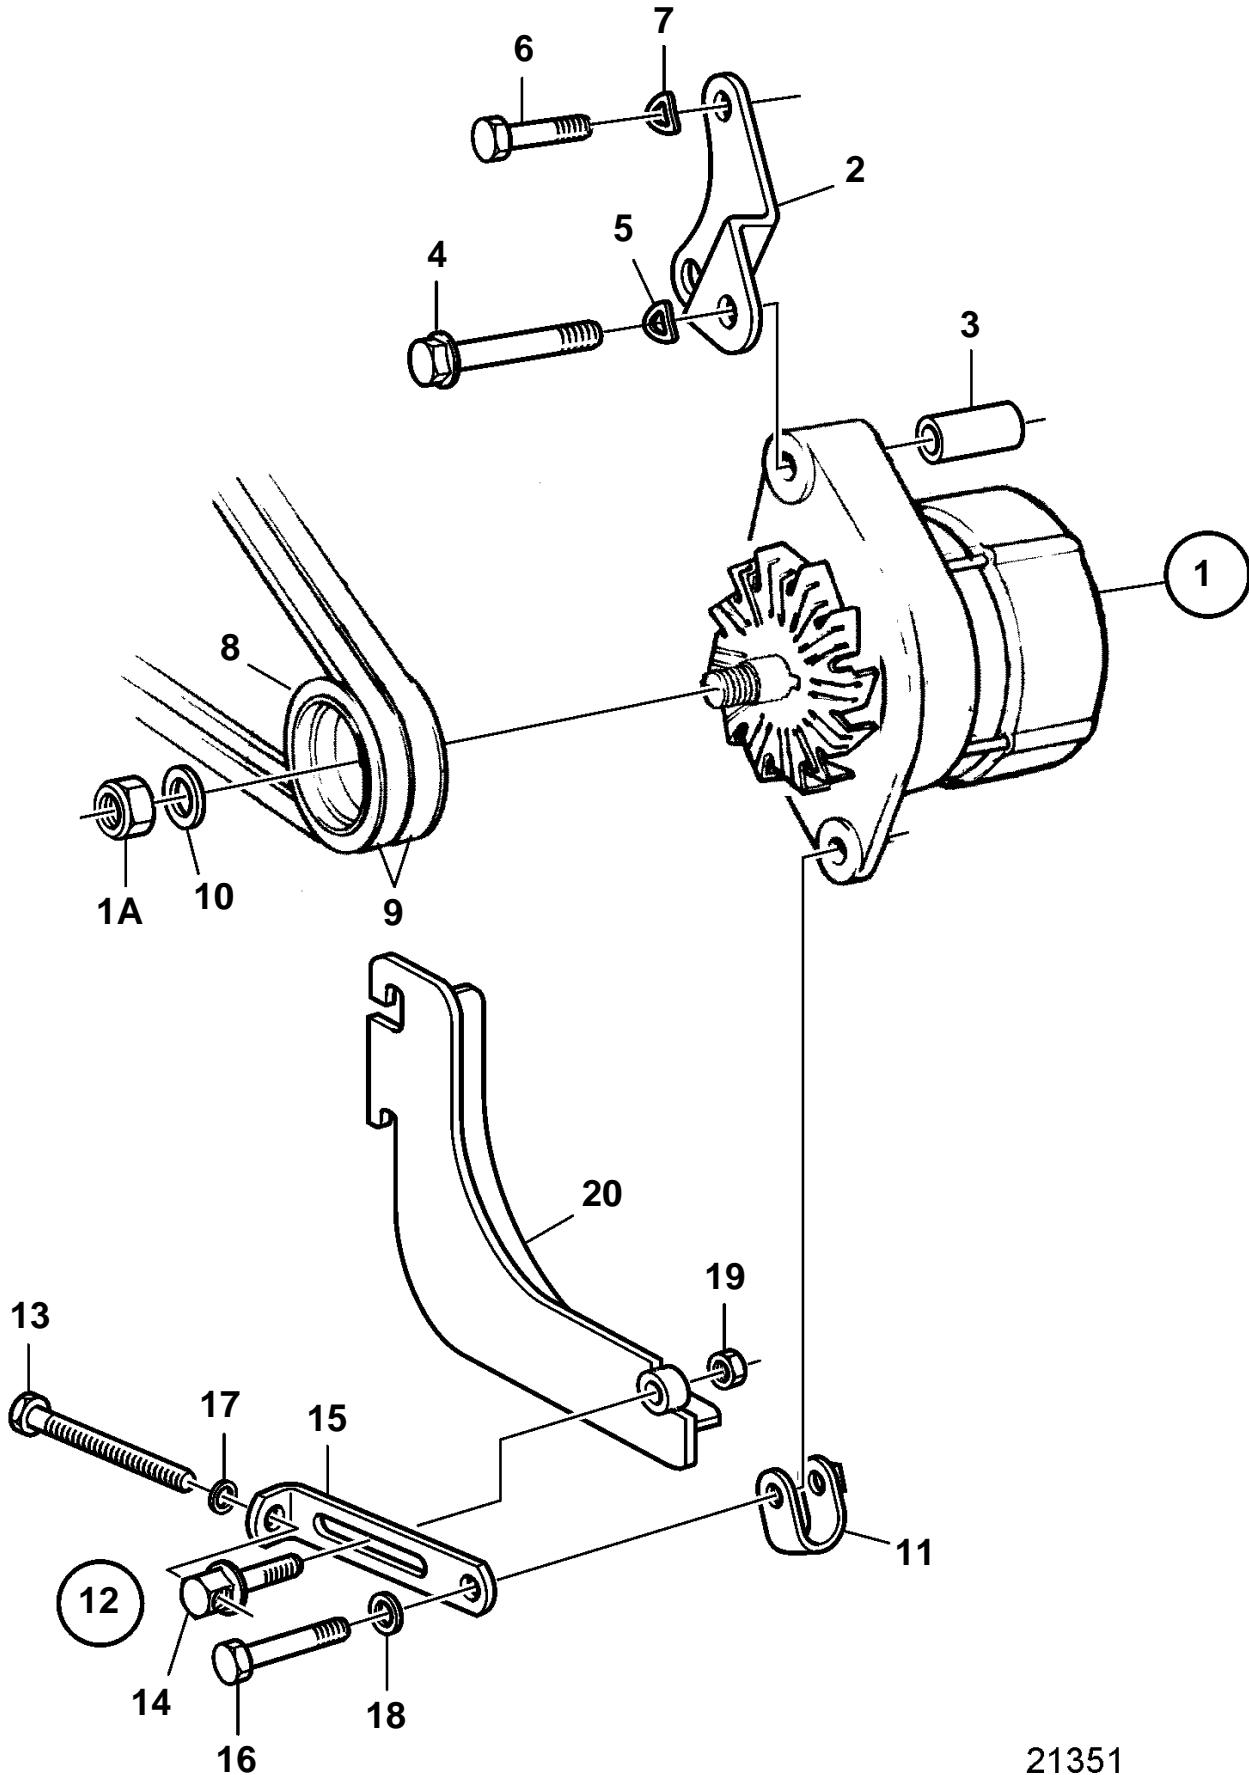

TWD1210V, TWD1211V, TAD1230V

21351

TWD1210V, TWD1211V, TAD1230V

REF	PART NO.	QTY	DESCRIPTION	SEE SEC.	NOTES
1	873757	1	Alternator Comps. not spec.		28V 60A REPL BY 873771
	873771	1	Alternator		
	3803443	1	Alternator,exch		Exchange unit
				7856	
	1089862	1	Alternator		28V 80A
	3803394	1	Alternator,exch		Exchange unit
				1719	
1A		1	Nut		Included in alternator.
2	1082911	1	Support plate		
3	1610144	1	Pin		
4	955555	1	Screw		
5	941909	1	Spring washer		
6	940162	2	Screw		
7	942336	2	Spring washer		
8	822573	1	Pulley		
9	978556	1	V-belt kit		FOR 873771
11	466734	1	Tensioning eyelet		FOR 873771
12	1676586	1	Tensioner		
13	977820	1	• Screw		
14	1675830	1	• Tensioning screw		
15		1	• Bracket		
16	955299	1	Screw		
17	191172	1	Washer		
18	942336	1	Spring washer		
19	971095	1	Nut		
20	3831161	1	Bracket		