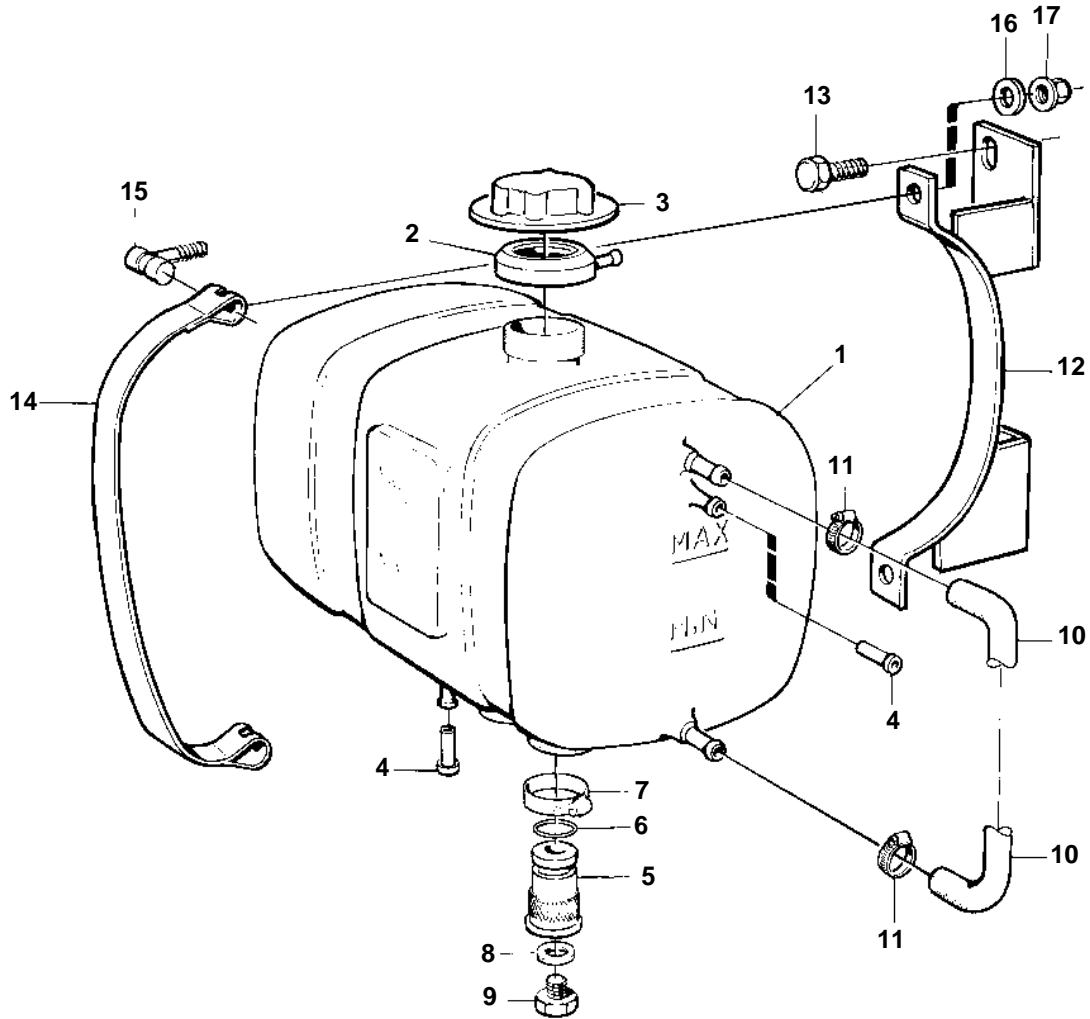

TD121G-87, TWD1230VE, TWD1231VE

15578

TD121G-87, TWD1230VE, TWD1231VE

REF	PART NO.	QTY	DESCRIPTION	SEE SEC.	NOTES
1	11033385	1	Expansion tank		12 L
2	3828863	1	Rubber collar		(11110005)
3	1542591	1	Cover		
4	865754	2	Orifice sleeve		
5	11031743	1	Nipple		
6	960164	1	O-ring		
7	943473	1	Hose clamp		(926244)
8	11994	1	Gasket		
9	947660	1	Plug		
		1	Level indicator	3365	
10	943366	X	Hose		L=300mm (13776)
11	943470	2	Hose clamp		
12	865573	2	Bracket		
13	955294	4	Screw		
14	11075152	2	Tensioning band		
15	11025992	4	Pin		
16	976944	4	Washer		(966674)
17	948645	4	Lock nut		