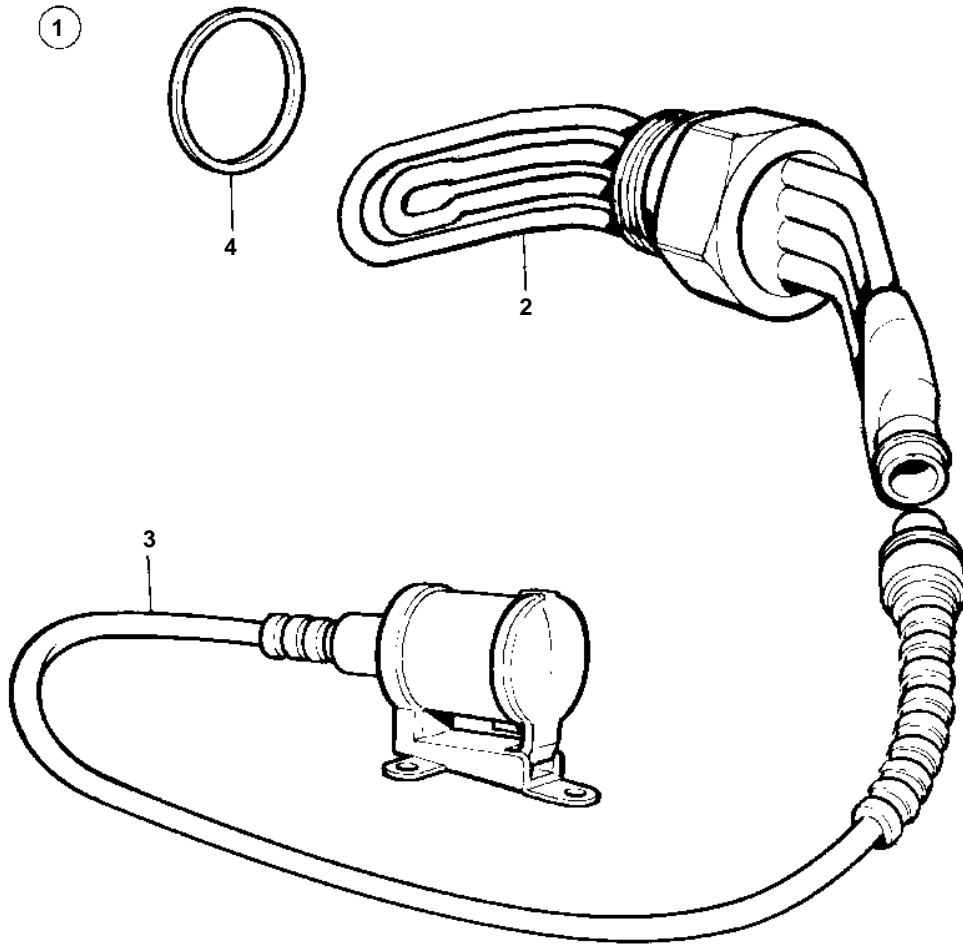

TD121G-87, TWD1230ME

TD121G-87, TWD1230ME

REF	PART NO.	QTY	DESCRIPTION	NOTES
1	1622520	1	Engine heater	220-240V, 1500W
2	1622521	1	• Radiator	
3		1	• Cable	
4	469328	1	• Gasket	
5		1	• Heat shield	
6	8153706	1	• Cable	L=2500mm
		1	• Cable	L=5000mm