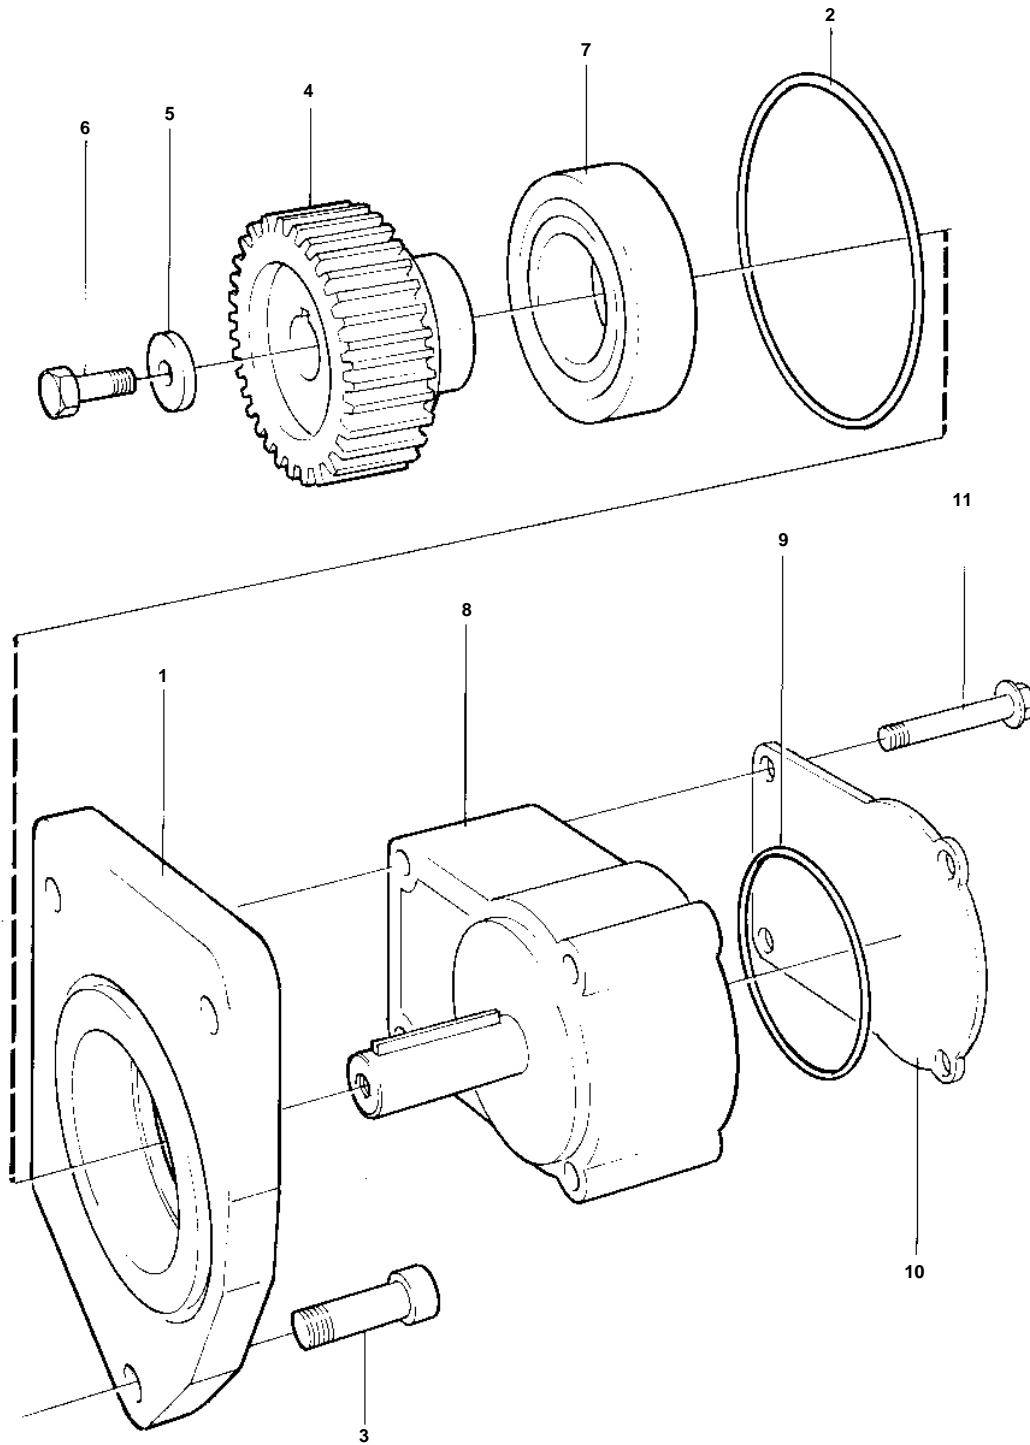

TD121G-87, TWD1230ME

15265

TD121G-87, TWD1230ME

REF	PART NO.	QTY	DESCRIPTION	NOTES
1	3825094	1	Flange	
2	975610	1	O-ring	
3	864553	3	Screw	
4	3825095	1	Gear	
5	945583	1	Washer	
6	946173	1	Flange screw	
7	11016	1	Ball bearing	
8	864499	1	Bearing	
9	976507	1	O-ring	
10			Cover	
11	947760	2	Flange screw	(965180)