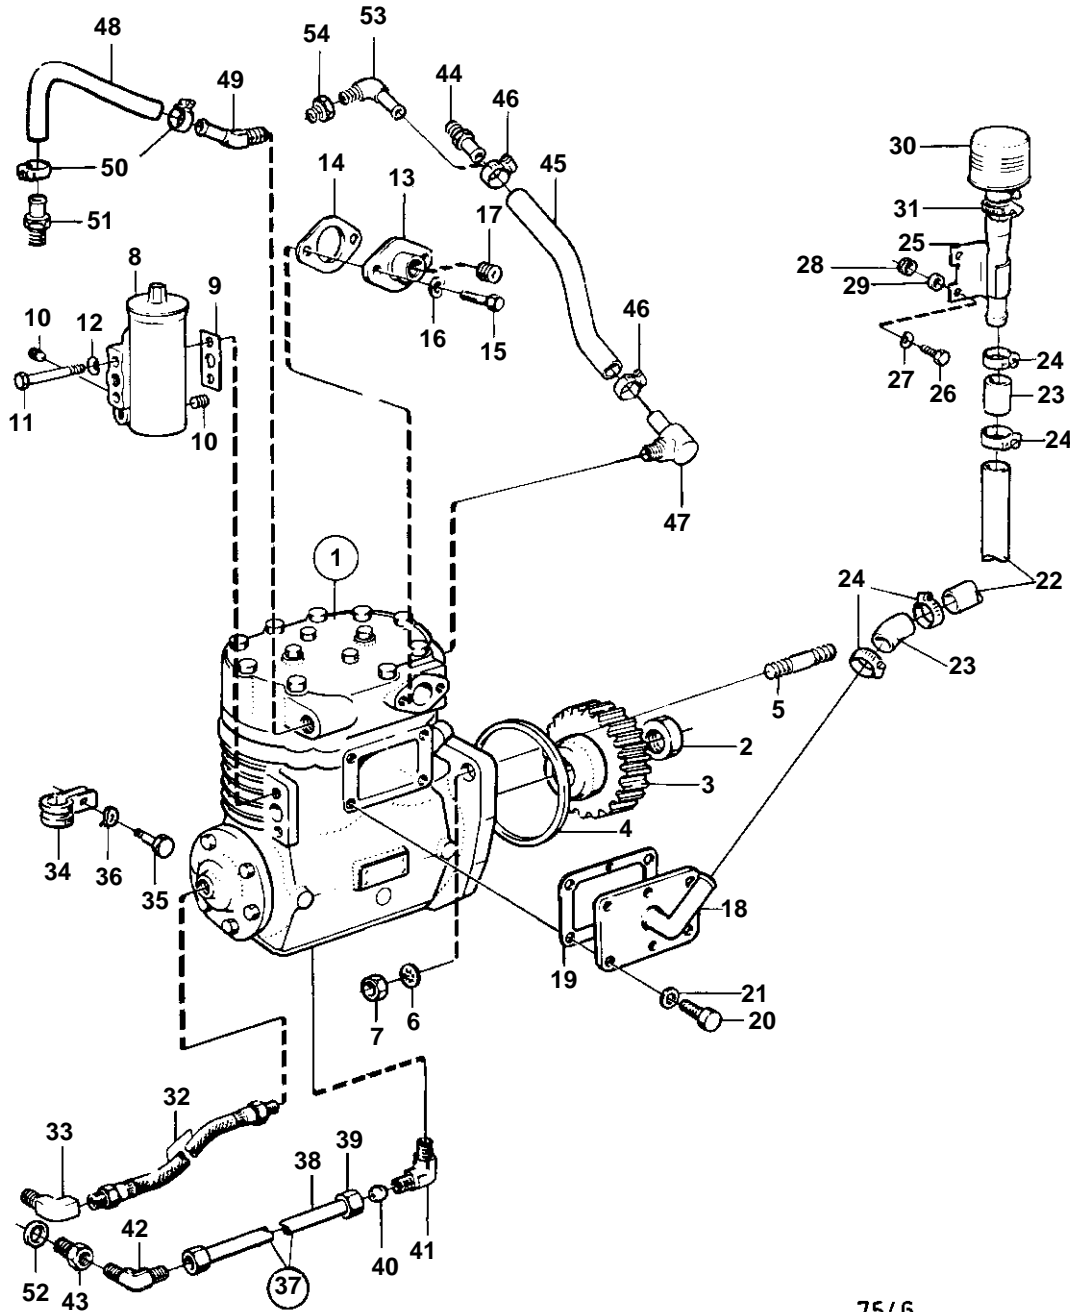

TD121G-87

7546

TD121G-87

REF	PART NO.	QTY	DESCRIPTION	SEE SEC.	NOTES
1	1590264	1	Compressor		REPLACED BY 1612335
				1832	
	1612335	1	Compressor		REPLACED BY 1080437
				1832	
	1080437	1	Compressor		
	3803136	1	Compressor, exch		Exchange unit
				1832	
2	1518355	1	· Nut		
3	423087	1	Gear		SN-XXXXXXXXXX/155515
			Bulletin 45-01	45-01-EN	Timing Gears, 71, 100, 121
3	478289	1	Gear		SNXXXXXXXXXX/155516-
			Bulletin 45-01	45-01-EN	Timing Gears, 71, 100, 121
4	975610	1	O-ring		
5	953346	3	Stud		
6	941911	3	Spring washer		
7	955828	3	Nut		
8	1503492	1	Regulator		Replaced by regulator3944253 and 2 ea spacer washer 946048.
9	1626068	1	Gasket		
10	479979	X	Plug		(191026)
11	955304	2	Screw		
	965218	1	Screw		FOR 1080437
12	941907	2	Spring washer		
13	330634	1	Flange		
14	1619957	1	Gasket		
15	955297	2	Screw		
16	941907	2	Spring washer		
17	968145	1	Plug		
18	864938	1	Air inlet		(847322)
19	3028016	1	Gasket		
20	955269	6	Screw		
21	941906	6	Spring washer		
22		1	Tube		
23	192358	X	Rubber hose		L=2x95mm
24	943473	4	Hose clamp		
25	1587040	1	Bracket		
26	940159	2	Screw		
27	941907	2	Spring washer		
28	955826	2	Nut		
29	955894	2	Washer		
30	8152009	1	Filter		(1082111)
31	943474	1	Hose clamp		
32	1507501	1	Hose		
33	180110	1	Elbow nipple		
34	941565	1	Clamp		EARLY TYPE
35	940133	1	Screw		EARLY TYPE
36	942336	1	Spring washer		EARLY TYPE
37	966601	1	Hose		
38		X	· Hose	NS	
39	326596	2	· Nut		
40	326599	2	· Fitting		
41	944276	1	Nipple		
42	326576	1	Nipple		
43	944727	1	Nipple		
44	942240	1	Elbow nipple		EARLY TYPE
45	941522	X	Hose		L=95mm
46	943472	2	Hose clamp		
47	941534	1	Elbow nipple		EARLY TYPE
	961603	1	Elbow nipple		LATE TYPE
48	941522	X	Hose		
49	941534	1	Elbow nipple		EARLY TYPE
	192531	1	Nipple		LATE TYPE
50	943472	2	Hose clamp		
51	479978	1	Nipple		(961654)