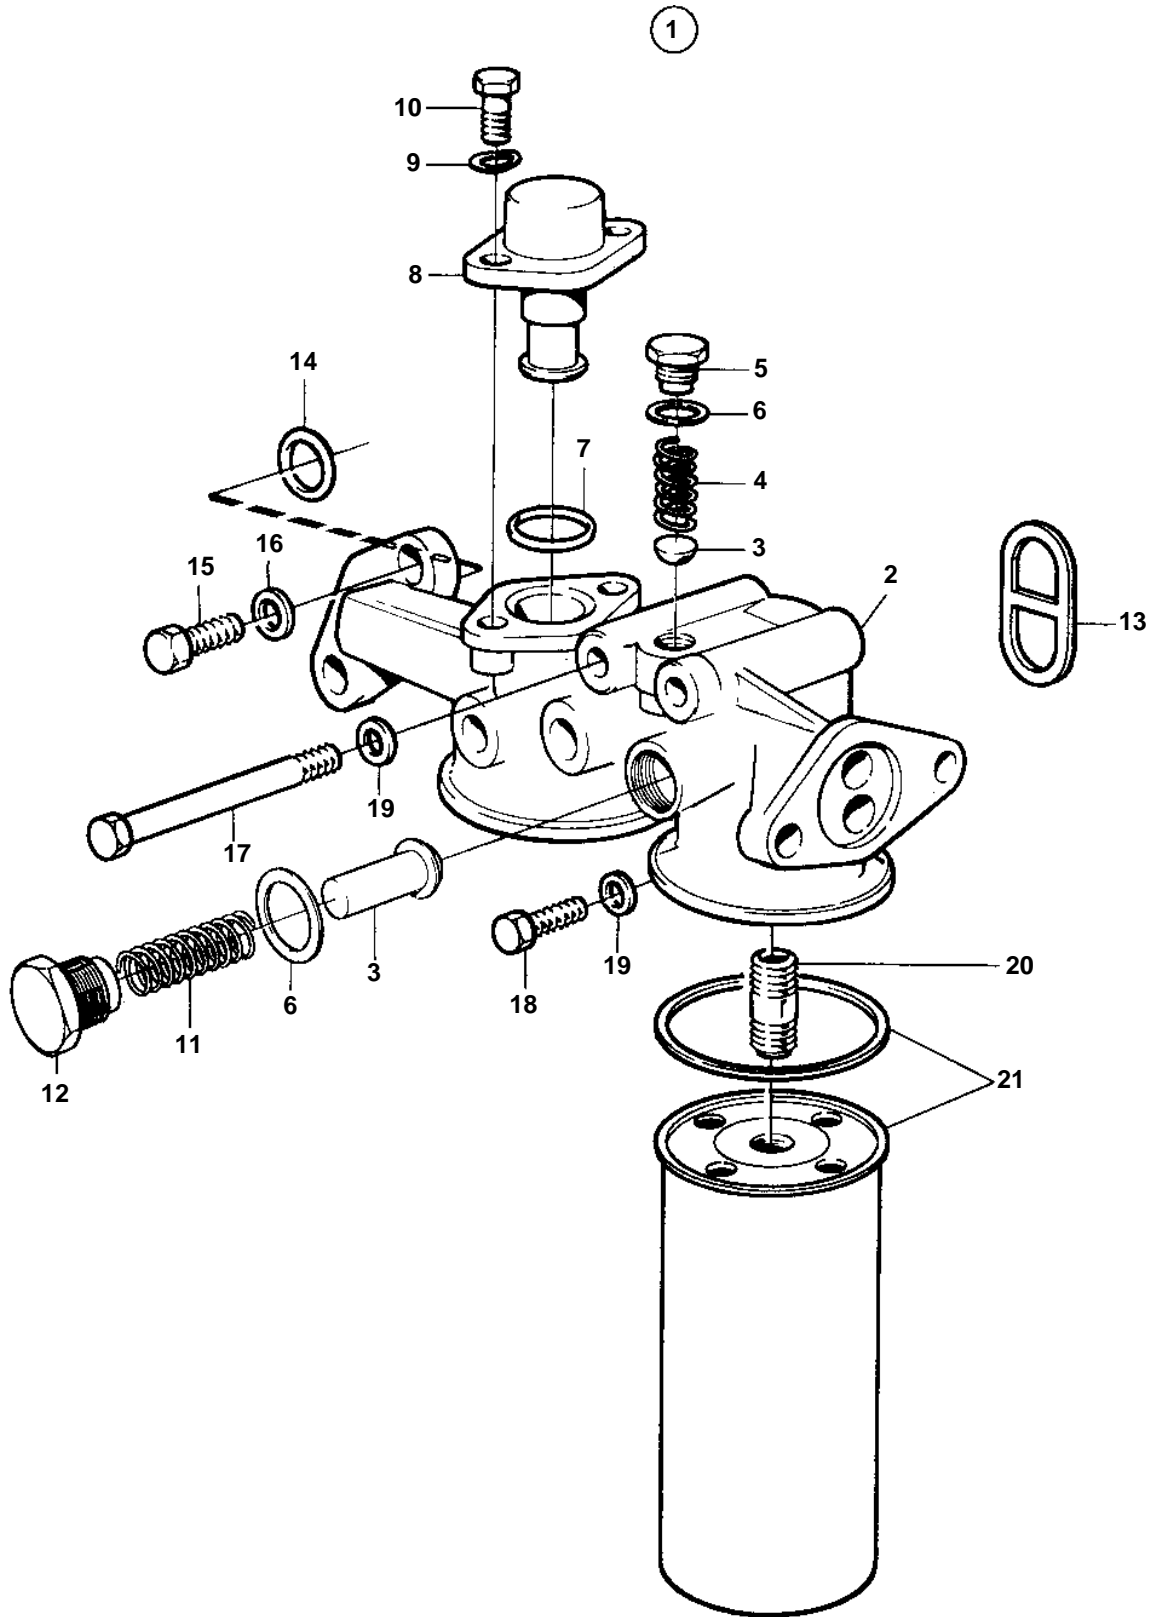

TD121G-87, TWD1230ME

10033

TD121G-87, TWD1230ME

REF	PART NO.	QTY	DESCRIPTION	NOTES
1	470979	1	Housing	CMPL
2		1	· Housing	
3	471085	2	· Valve	
4	466653	1	· Spring	
5	466624	1	· Plug	
6	957185	2	· Gasket	
7	949659	1	· O-ring	(925065)
8	468838	1	· Valve	
9	941906	2	· Spring washer	
10	940094	2	· Screw	
11	471775	1	· Compression spring	
12		1	· Plug	
13	469486	1	Gasket	
14	949659	1	O-ring	
15	955525	2	Screw	
16	941907	2	Spring washer	
17	942529	2	Screw	
18	940115	2	Screw	
19	942336	4	Spring washer	
20	466623	2	Nipple	
21	466634	2	Oil filter	