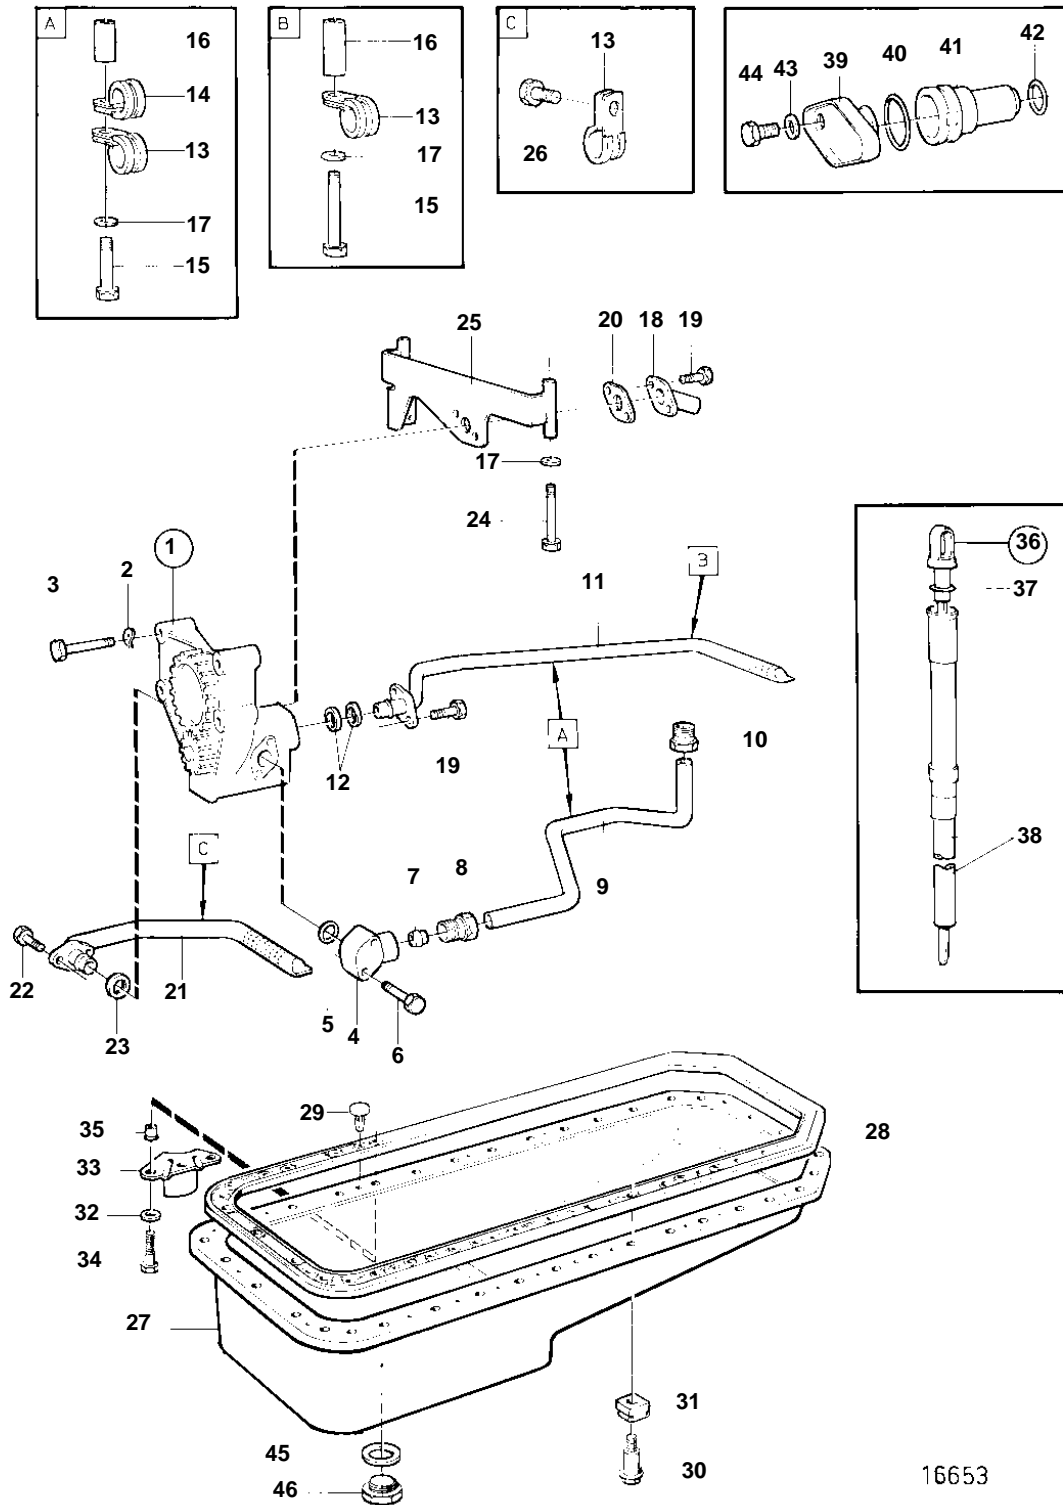

TD121G-87, TWD1230ME

16653

TD121G-87, TWD1230ME

REF	PART NO.	QTY	DESCRIPTION	SEE SEC.	NOTES
1	11031607	1	Oil pump	2231	
2	942336	4	Spring washer		
3	955538	4	Screw		
4	4778338	1	Flange		
5	949657	1	O-ring		
6	965216	2	Screw		
7	956973	1	Ferrule		
8	470377	1	Fitting		
9	11031618	1	Oil feed pipe		
10	466908	1	Fitting		
11	865223	1	Suction pipe		
12	470383	2	Sealing ring		
13	968508	3	Clamp		
14	1545432	1	Clamp		
15	940136	2	Screw		
16	836838	2	Spacer sleeve		
17	955894	4	Washer		
18	4778425	1	Tube		
19	941678	4	Screw		
20	4778427	1	Flange		
21	3825426	1	Suction pipe		
22	955296	2	Screw		YELLOW
23	470383	2	Sealing ring		
24	955531	2	Screw		
25	11031828	1	Bracket		
26	955296	1	Screw		
27	865190	1	Oil pan		
28	479484	1	Gasket		
29	943353	28	Rivet		
30	479068	41	Screw		
31	420991	43	Rubber cushion		
32	976944	2	Washer		(966674)
33	479623	1	Bracket		
34	940161	2	Screw		
35	420822	2	Spacer sleeve		
36	863797	1	Oil dipstick		
37	925054	1	O-ring		
38	3825207	1	Tube		
39	471752	1	Cover		
40	949658	1	O-ring		
41	471707	1	Reducing valve		
42	469846	1	Sealing ring		
43	949607	2	Spring washer		
44	940100	2	Screw		
45	18813	1	Gasket		
46	949175	1	Magnetic plug		