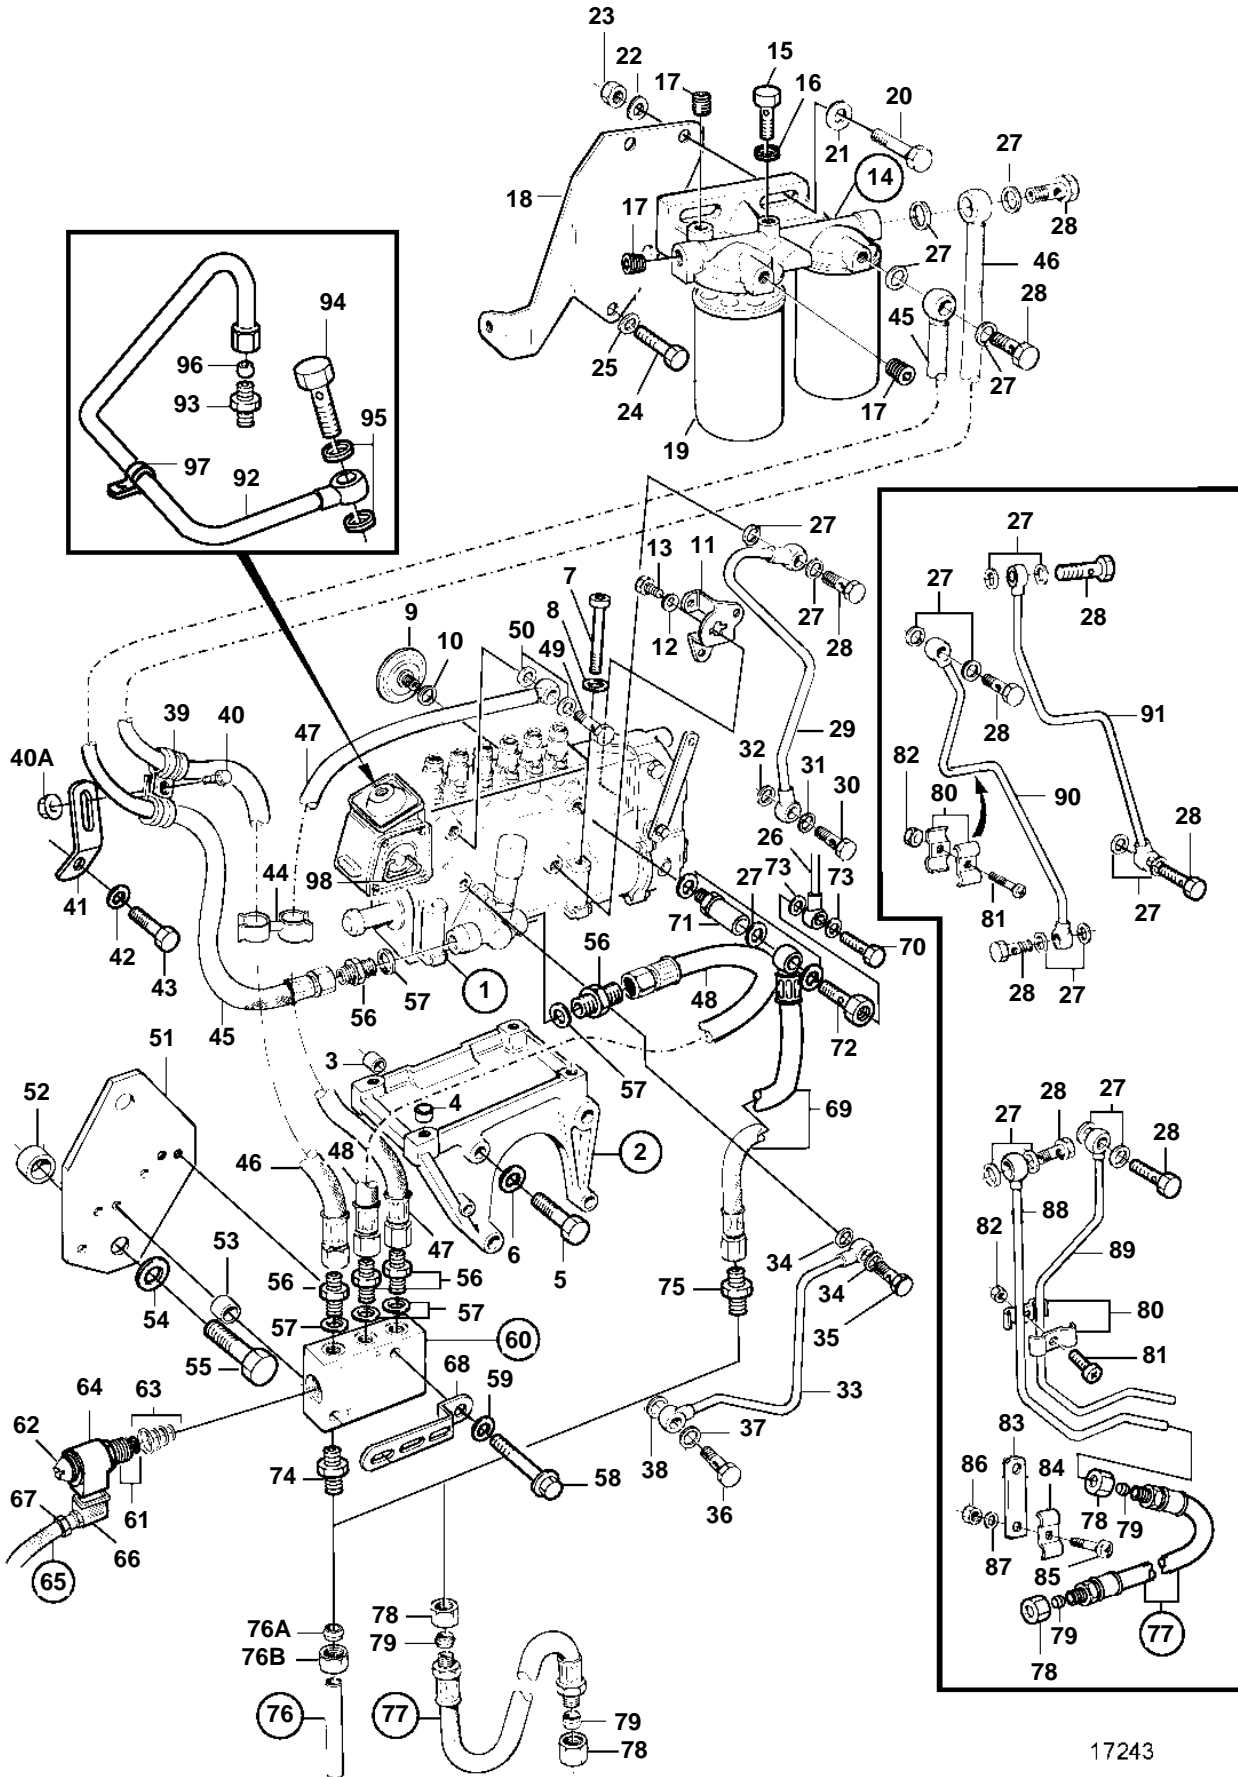

TD121G-87

17243

TD121G-87

REF	PART NO.	QTY	DESCRIPTION	SEE SEC.	NOTES
1	862182	1	Injection pump		REPL BY 3826534
				1751	
	3826534	1	Injection pump		
	3803743	1	Injection pump, exch		Exchange unit
				3771	
2	478647	1	Bracket		
3		2	· Guide sleeve		
4	417588	1	· Guide sleeve		
5	955566	4	Screw		
6	940280	4	Spring washer		
7	940156	4	Screw		
8	190509	4	Washer		
9	477173	1	Pressure equalizer		
10	969011	1	Gasket		
11	848677	1	Lever		For stop solenoid.
12	941906	1	Spring washer		For stop solenoid.
13	955637	1	Screw		For stop solenoid.
14	8194541	1	Filter housing		(1676832)
15	471177	1	· Screw, air venting		
16	947620	1	· Gasket		
17	968062	3	Plug		
	960630	2	Plug		EARLY TYPE
	969011	2	Gasket		EARLY TYPE
18	476438	1	Bracket		
19	3825133	2	Fuel filter		(466987)
20	940162	1	Screw		L=38mm
	955536	1	Screw		L=45mm
21	960142	2	Washer		
22	942336	2	Spring washer		
23	955827	2	Nut		
24	940114	2	Screw		
25	942336	2	Spring washer		
26	470185	1	Leak-off line		
27	969011	X	Gasket		
28	25167	X	Hollow screw		
29	422246	1	Pipe		
30	942007	1	Hollow screw		
31	11998	1	Gasket		
32	942703	1	Gasket		
33	470514	1	Pressure oil line		
34	947281	2	Gasket		
35	48634	1	Hollow screw		
36	942081	1	Hollow screw		
37	11994	1	Gasket		
38	18666	1	Gasket		
39	952631	3	Clamp		
40	965175	1	Screw		
40A	945407	1	Flange nut		
41	965552	1	Bracket		(965570)
42		1	Washerwater pump		
43		1	Screwwater pump		
44	866663	2	Clamp		
45	3826263	1	Fuel hose		
46	3825602	1	Fuel hose		
47	3825603	1	Fuel hose		
48	3826142	1	Fuel hose		
49	978197	1	Hollow screw		
50	969011	2	Gasket		
51	3826145	1	Bracket		
52	823196	2	Spacer sleeve		
53	843075	2	Sleeve		
54	940280	2	Spring washer		
55	955569	2	Screw		

7745740 - 23 - 2963

17243

Upd: 21 NOV 2005

TD121G-87 SN-38631, TWD1230ME

VOLVO
PENTA